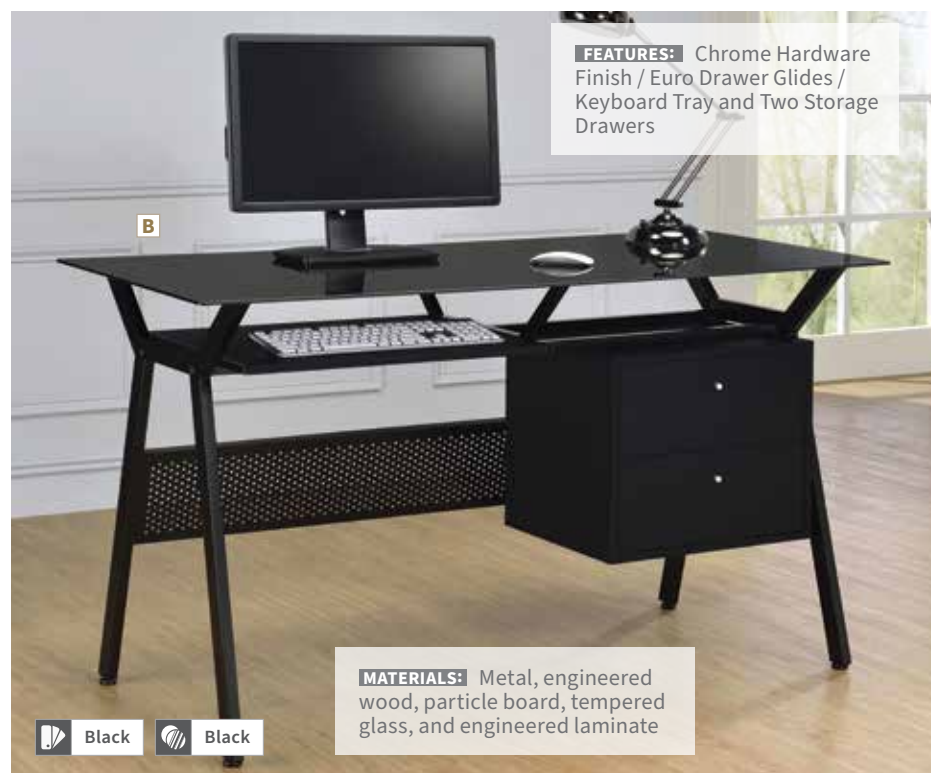

MALLET DESK

Ideal for small spaces, this modern computer desk features a black laminate top, durable metal frame with chrome accents, keyboard tray, and storage shelf.

A Computer Desk 800222
 42.00"w x 24.00"d x 31.00"h – UDC 25.50"