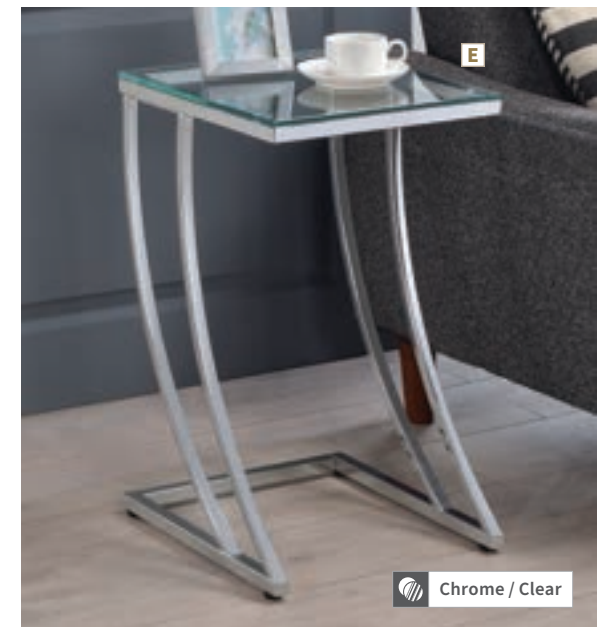

MATERIALS: Steel and tempered glass