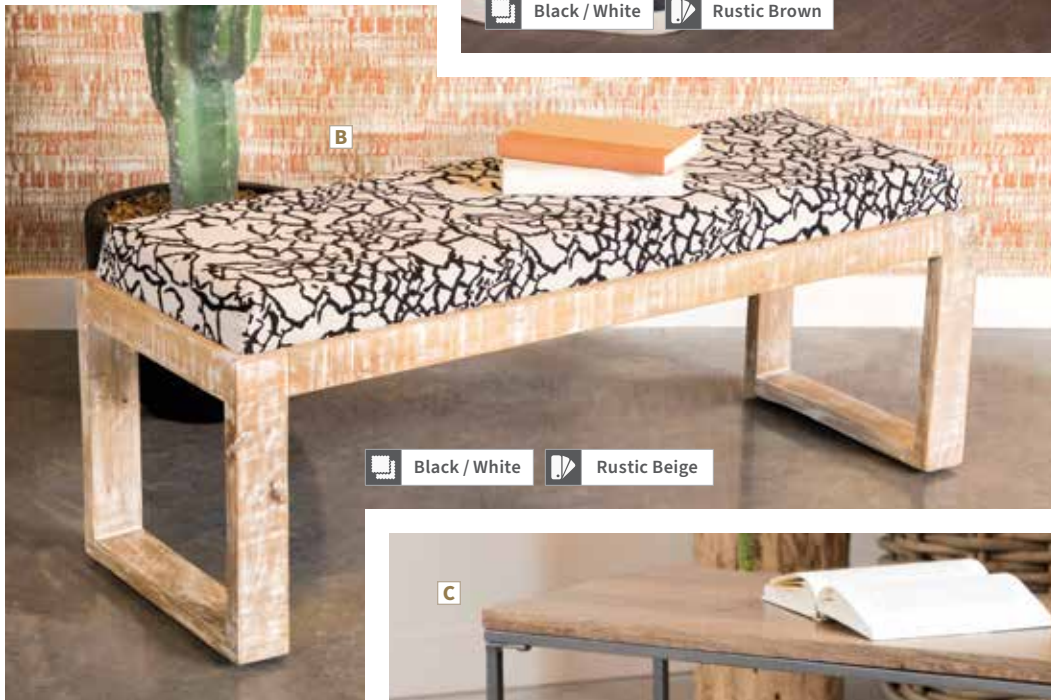

A Black / White Rustic Brown

Uniquely designed and upholstered in a stylish bohemian fabric pattern, these accent pieces are bound to be the centerpiece of any room.