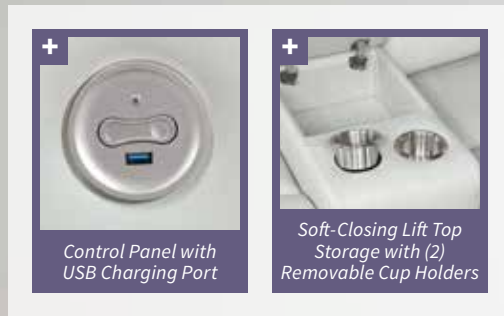

Bring in Beauty & Comfort

GREENFIELD

COLLECTION

POWER

Experience contemporary elegance with the Greenfield collection. The leatherette upholstery adds a fresh, easy-care touch, while plump foam and tailored channeling offer targeted comfort. Enjoy smooth power reclining, built-in USB ports, and a flip-top console in the center loveseat for convenience.