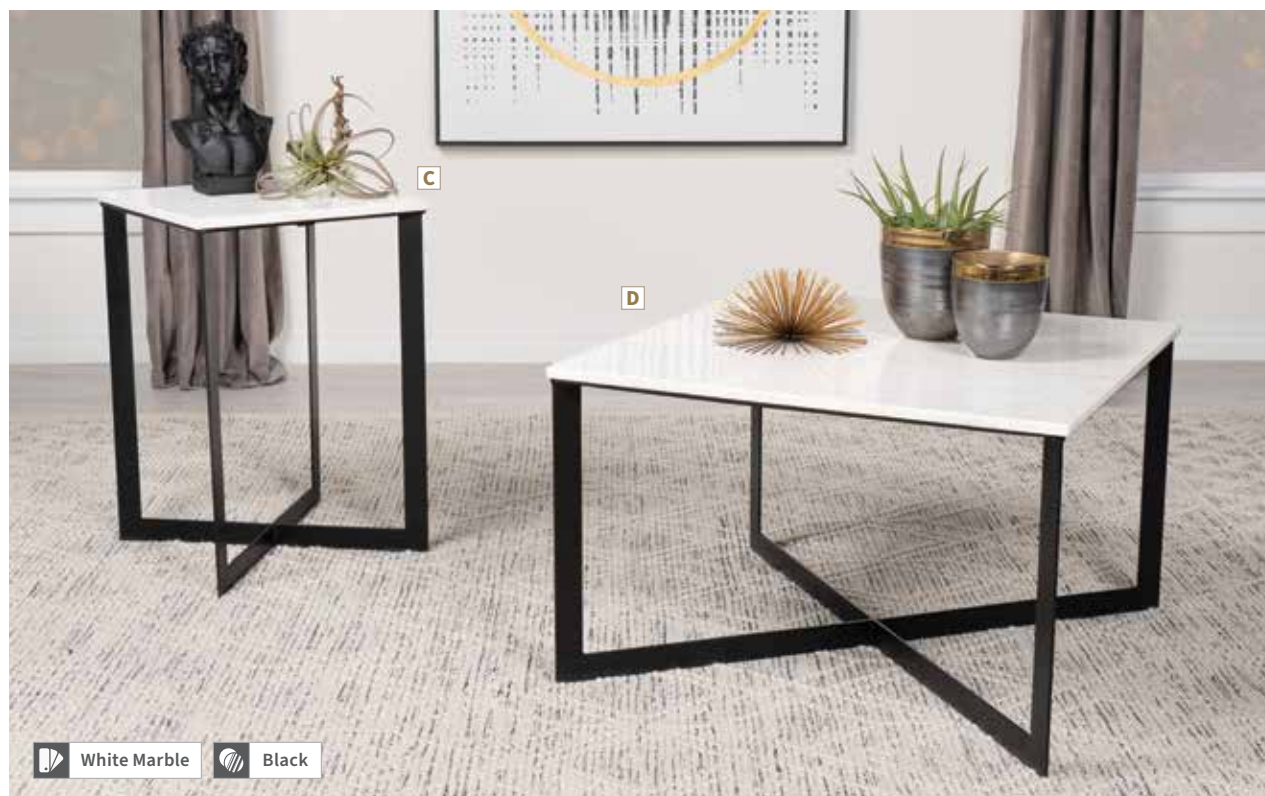

A End Table 709667
22.00"dia x 23.50"h

B Coffee Table 709668
44.00"dia x 17.50"h

MATERIALS: Marble and
engineered wood

C End Table 707697
16.00"w x 16.00"d x 24.00"h

D Coffee Table 707698
28.00"w x 28.00"d x 18.00"h

MATERIALS: Marble, metal,
and engineered wood