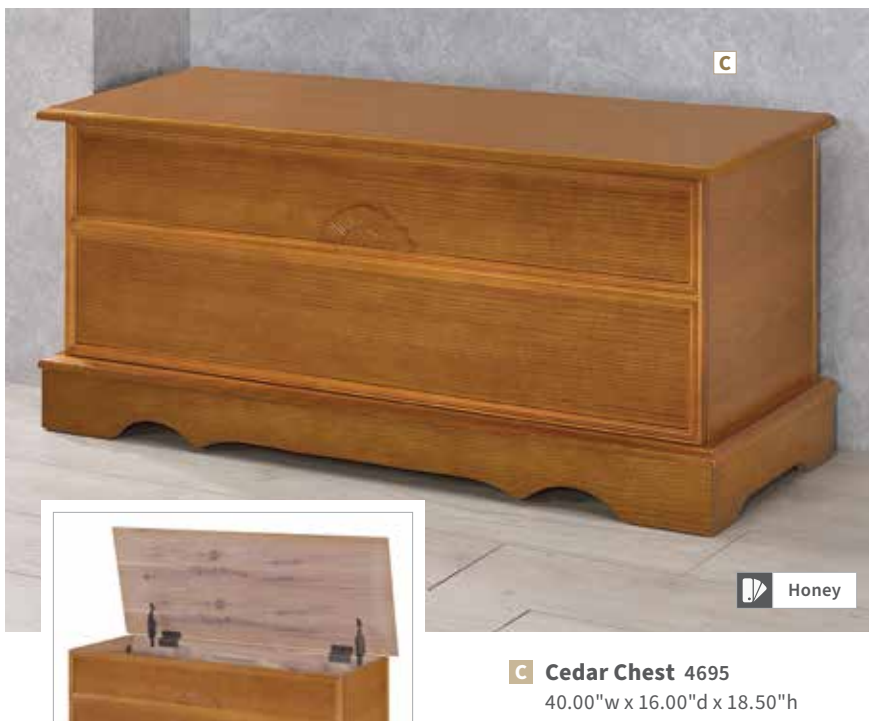

DURABLE CEDAR CHESTS

Functional Storage Along with
Added Protection and Preservation for your Belongings

Cedar emits a pleasant and distinctive aroma that can help freshen up the surrounding area and ward off musty odors. The natural oils in cedar wood can help protect delicate fabrics by reducing the risk of damage from moisture and insects.