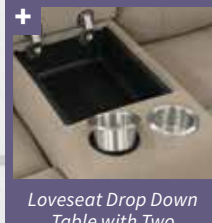

Loveseat Drop Down Table with Two Removable Cup Holders