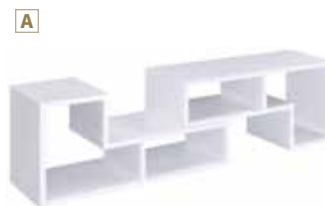

Unique Design Seamlessly Blends
Aesthetics with Practicality

BOOKCASES

A Bookcase / TV Console 800330
47.25"w x 15.25"d x 22.00"h

B Bookcase / TV Console 802330
47.25"w x 15.25"d x 22.00"h

MATERIALS: Engineered wood, particle board, and engineered laminate