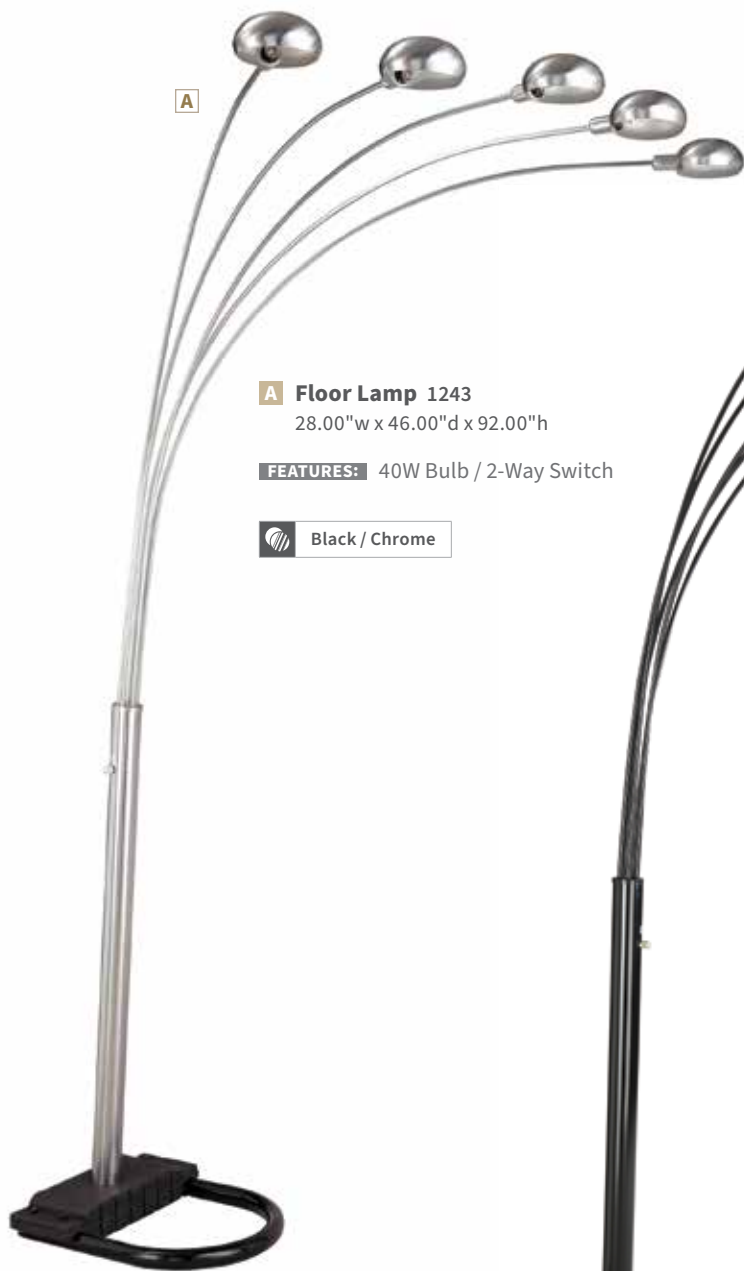

 Black & Black Marble / Gold

D **NEW** Floor Lamp 920248
26.00"w x 23.00"d x 62.00"h

FEATURES: 5.5W Bulb / Foot Switch

 Brass / Smoke Glass

MODERN FLOOR LAMPS

Architectural Style Makes these Floor Lamps a Solid Choice!