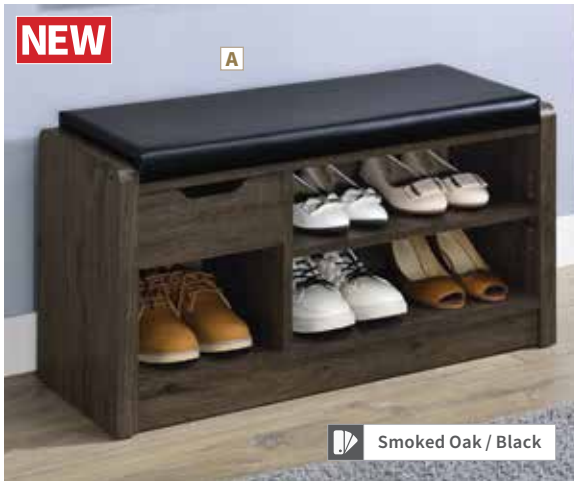

ACCENT + STORAGE BENCHES

Stylish Benches with Storage and Upholstered Seating —
Ideal for an Entryway or Mudroom

Maximize small spaces with these versatile entryway benches, featuring a cushioned seat, shoe storage, and small drawer. Perfect for organizing and unwinding as you enter your home.

A **NEW** Storage Bench 910321
31.50"w x 11.50"d x 17.75"h