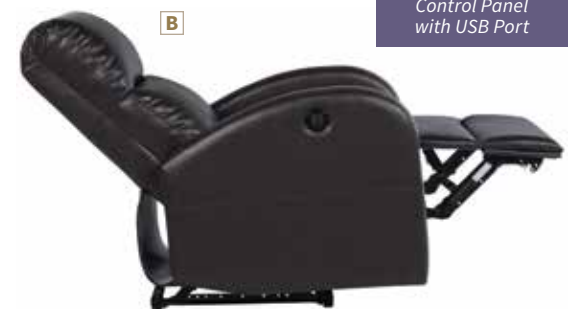

FEATURES: Power Recline / Sinuous Spring Deck / Pocket Coil Springs / Partial Assembly Required

MATERIALS: Engineered wood, metal, foam, and leatherette