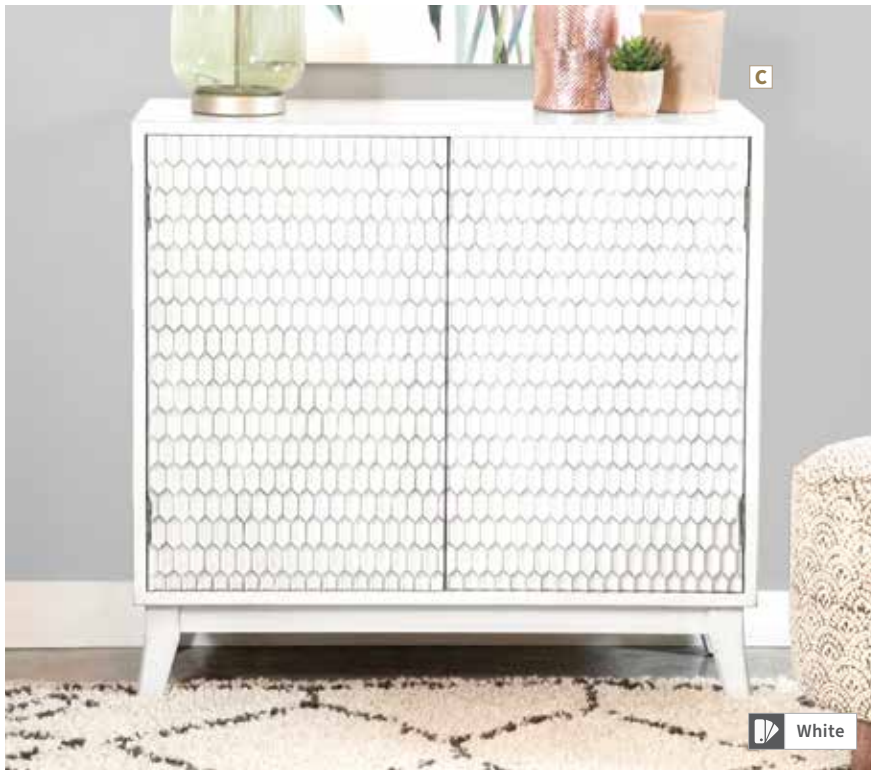

A Accent Cabinet 950306
47.00"w x 15.00"d x 45.25"h

B Accent Cabinet 950736
42.00"w x 11.75"d x 35.75"h

White