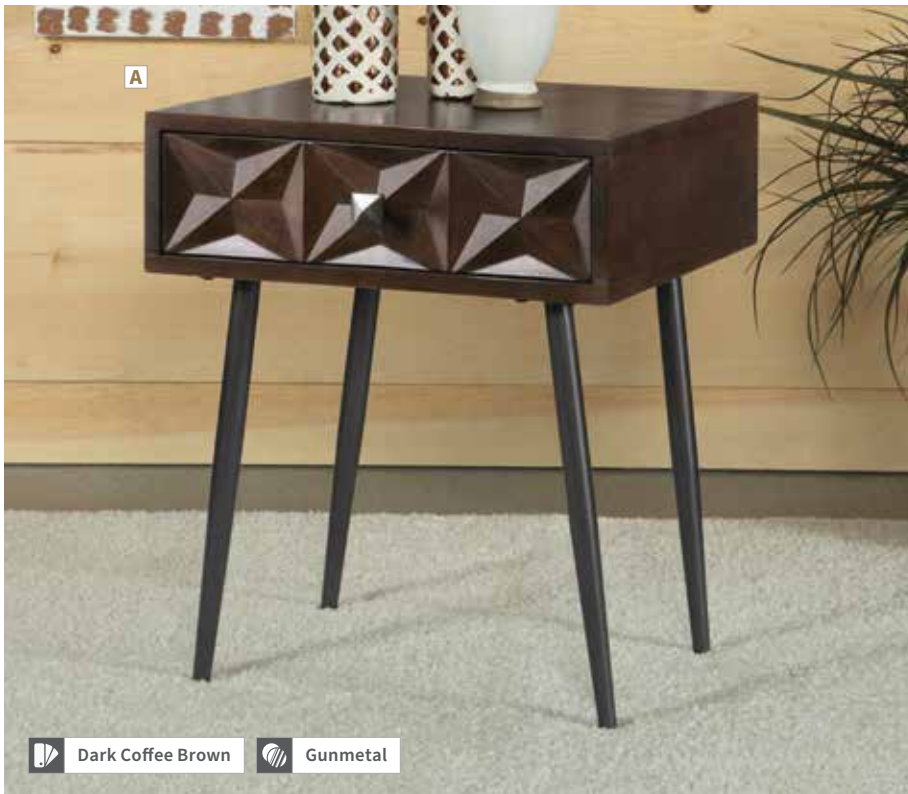

C Accent Table 931198
20.00"dia x 23.75"h

MATERIALS: Mango wood,
and iron

D Accent Table 935860
15.25"dia x 21.00"h

MATERIALS: Marble and iron

A Accent Table 959539
18.00"w x 16.00"d x 22.00"h

MATERIALS: Mango wood and iron