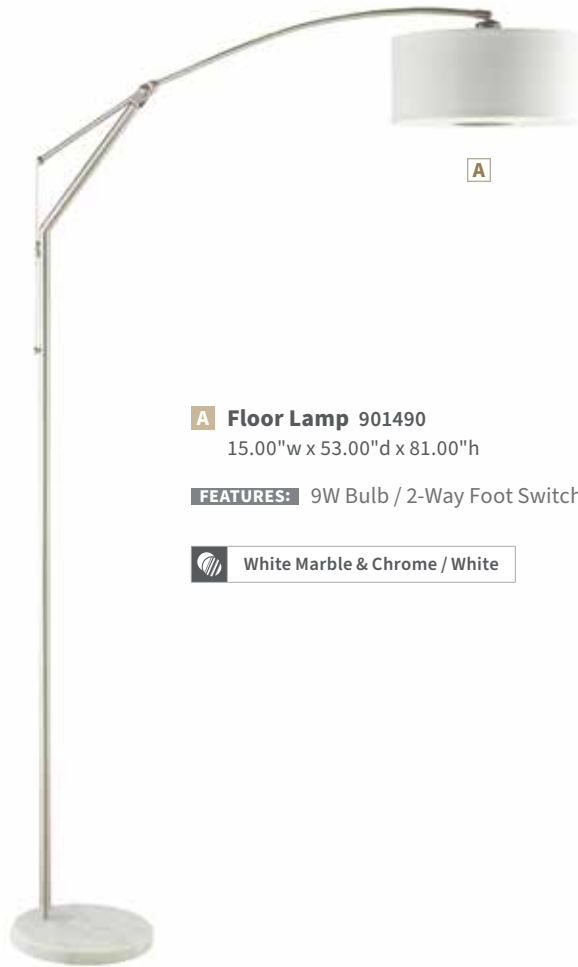

A Floor Lamp 901490
15.00"w x 53.00"d x 81.00"h

FEATURES: 9W Bulb / 2-Way Foot Switch

White Marble & Chrome / White