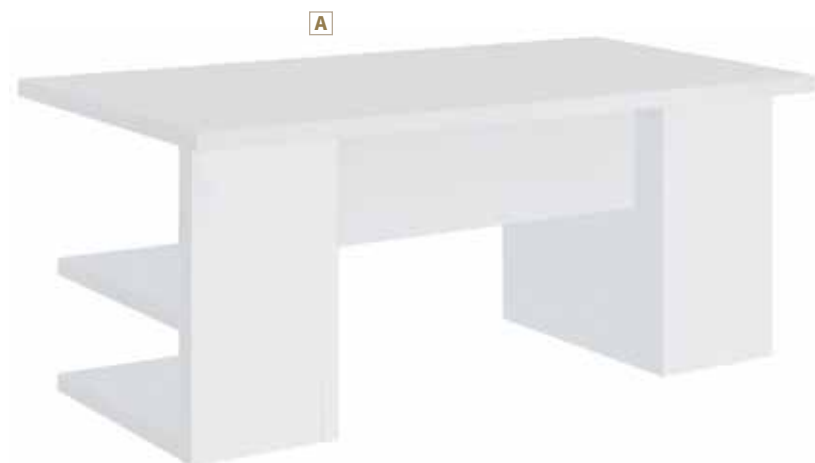

White

DESKS

ALICE DESK

Achieve a modern and organized home office with this sleek white writing desk. Its clean lines and smooth finish create a minimalist aesthetic. The desk features multiple side shelves for storing books and supplies, while the spacious table top offers plenty of room for a computer setup.

A Writing Desk 801455
70.75" w x 31.50" d x 30.00" h – UDC 28.25"

MATERIALS: Engineered wood, particle board, and engineered laminate