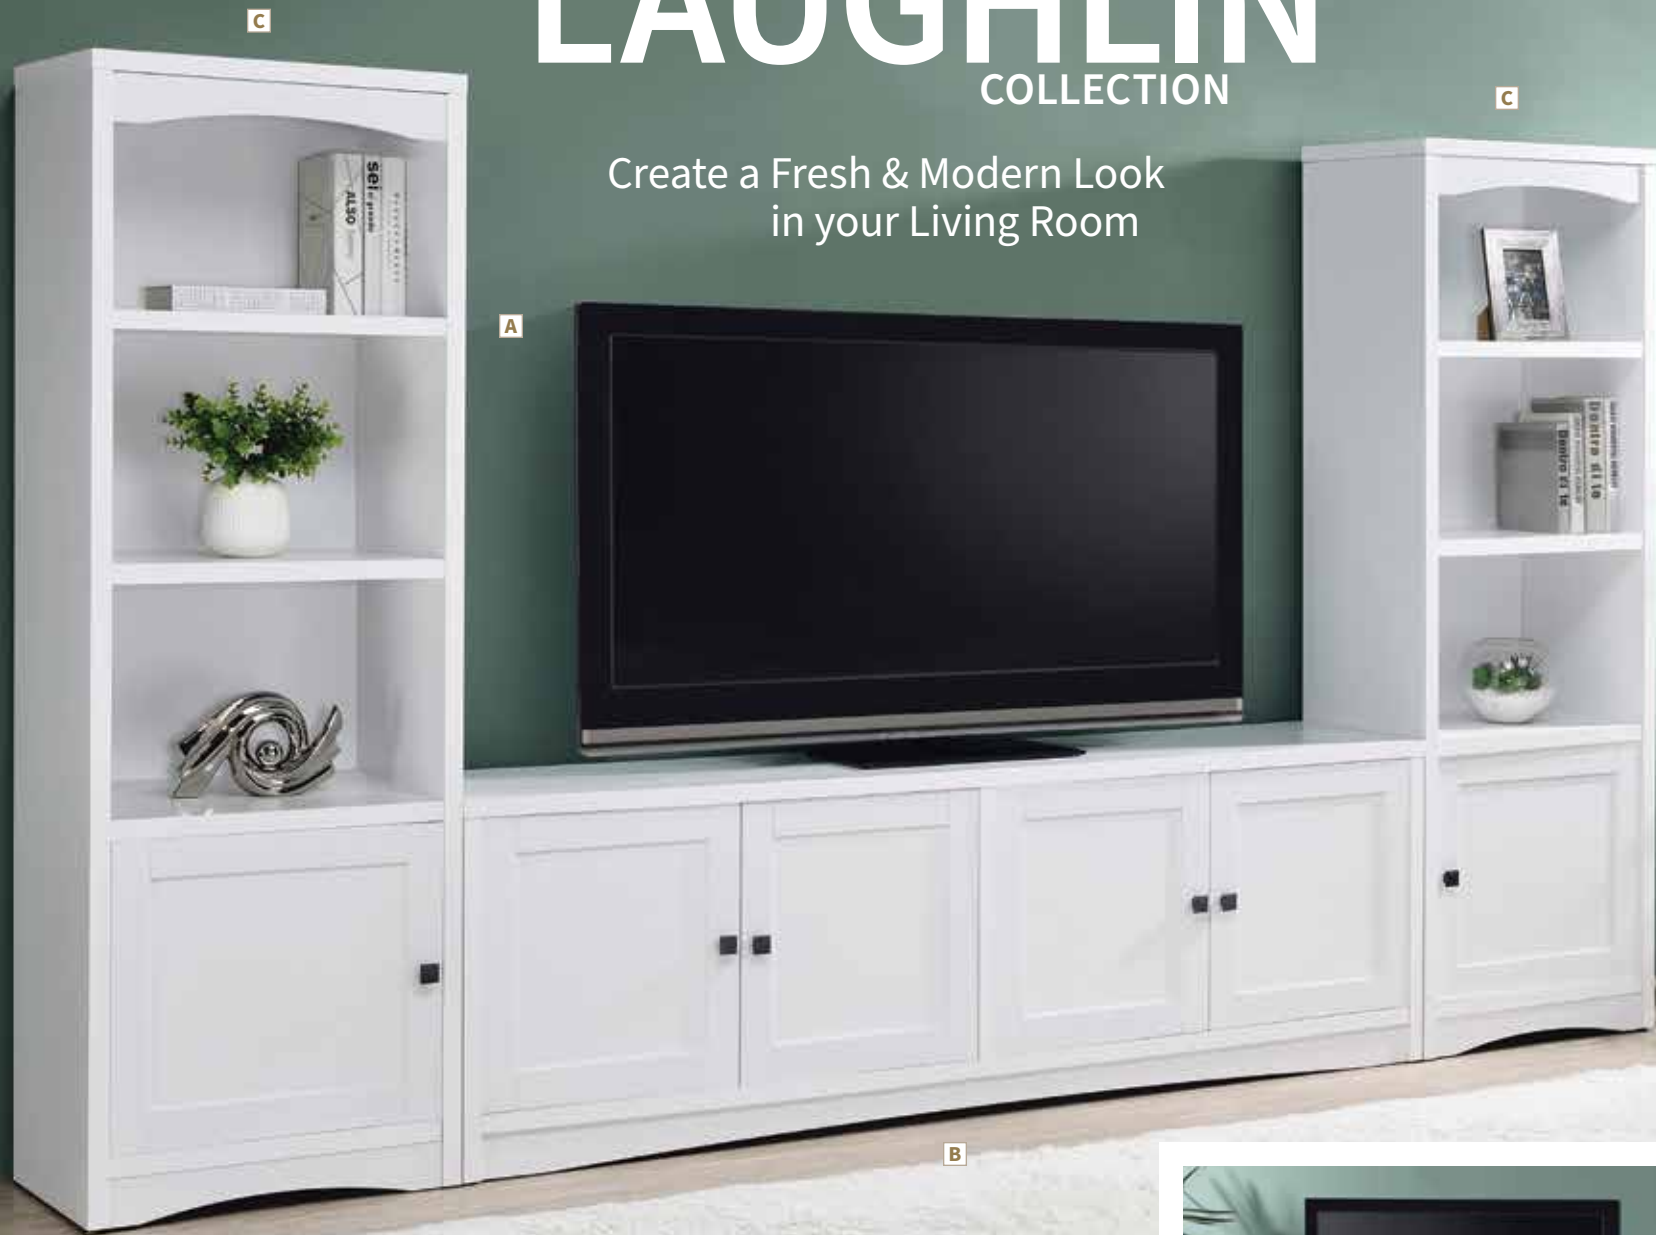

NEW

LAUGHLIN

COLLECTION

Create a Fresh & Modern Look
in your Living Room

White

The Laughlin Entertainment Unit offers a sleek, modern design with ample storage for your large TV and media needs. Available in white or dark pine, it features a 4-door TV console for up to 80" screens, paired with side towers offering adjustable shelving and cord management for a tidy, stylish setup.

FEATURES: Gunmetal Hardware Finish / Max TV Size: 80" / Max TV Weight: 200lbs / Full Assembly Required

MATERIALS: Engineered wood, particle board, and melamine paper