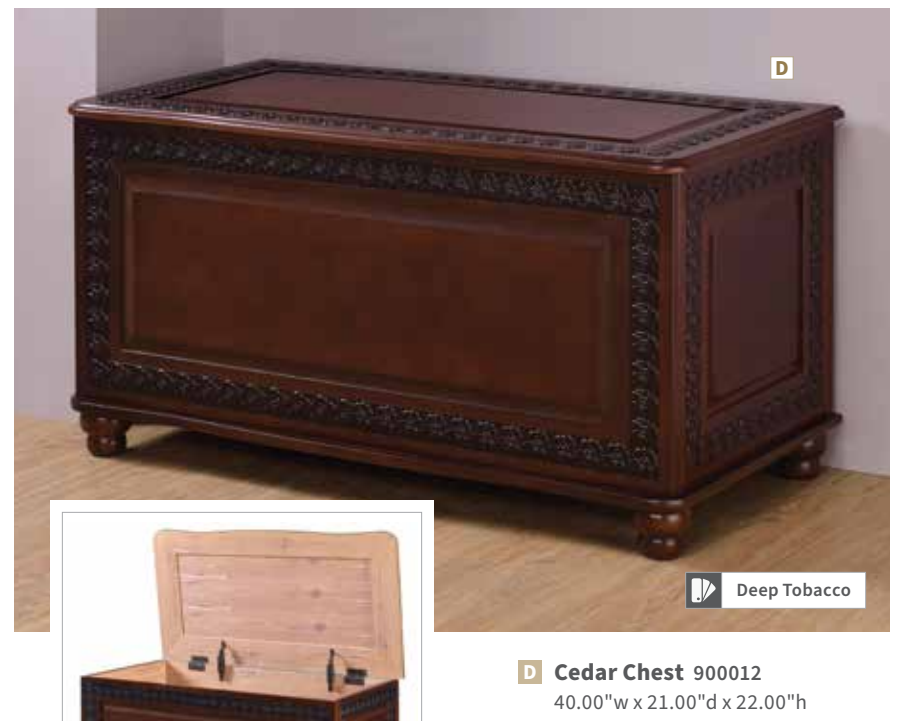

DURABLE CEDAR CHESTS

Functional Storage Along with
Added Protection and Preservation for your Belongings

Cedar emits a pleasant and distinctive aroma that can help freshen up the surrounding area and ward off musty odors. The natural oils in cedar wood can help protect delicate fabrics by reducing the risk of damage from moisture and insects.