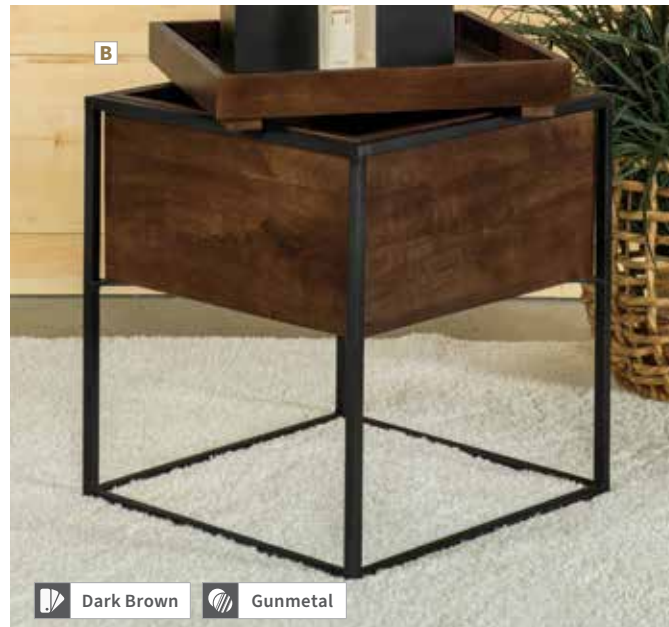

C Accent Table 936010
15.75"dia x 22.00"h

B Dark Brown Gunmetal

B Accent Table 936007
18.00"w x 18.00"d x 22.00"h

MATERIALS: Mango wood and iron