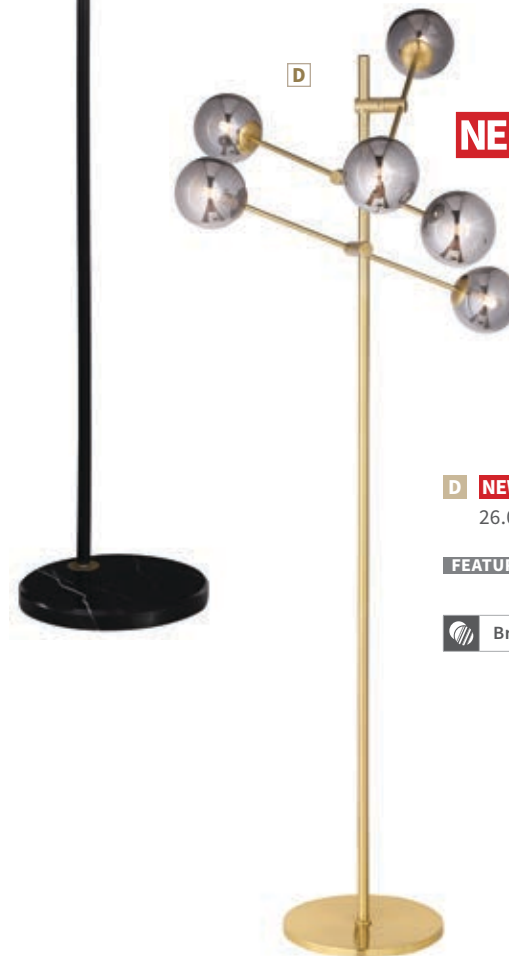

D **NEW** Floor Lamp 920248
26.00"w x 23.00"d x 62.00"h

FEATURES: 5.5W Bulb / Foot Switch

Brass / Smoke Glass