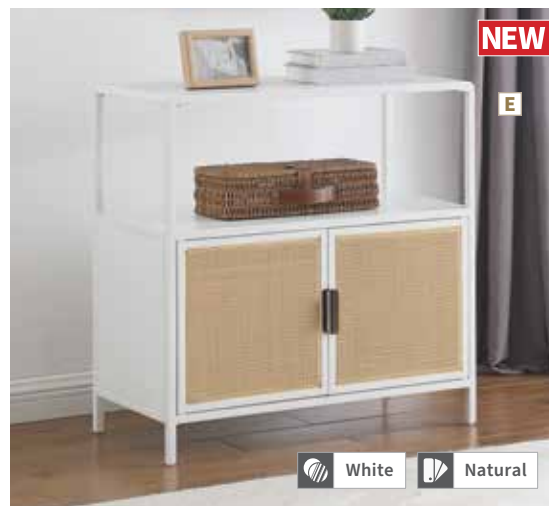

D **NEW Accent Cabinet** 961652
28.00"w x 15.75"d x 62.00"h

FEATURES: Antique Bronze Hardware Finish /
3 Fixed Shelves / Full Assembly Required

E **NEW Accent Cabinet** 961642
31.75"w x 15.00"d x 32.00"h

FEATURES: Antique Bronze Hardware Finish /
Full Assembly Required

F **NEW Side Table** 930236
20.00"w x 17.00"d x 24.00"h

FEATURES: Antique Bronze Hardware Finish /
1 Drawer / Full Assembly Required

MATERIALS: Particle board, polyethylene, metal, and PVC laminate