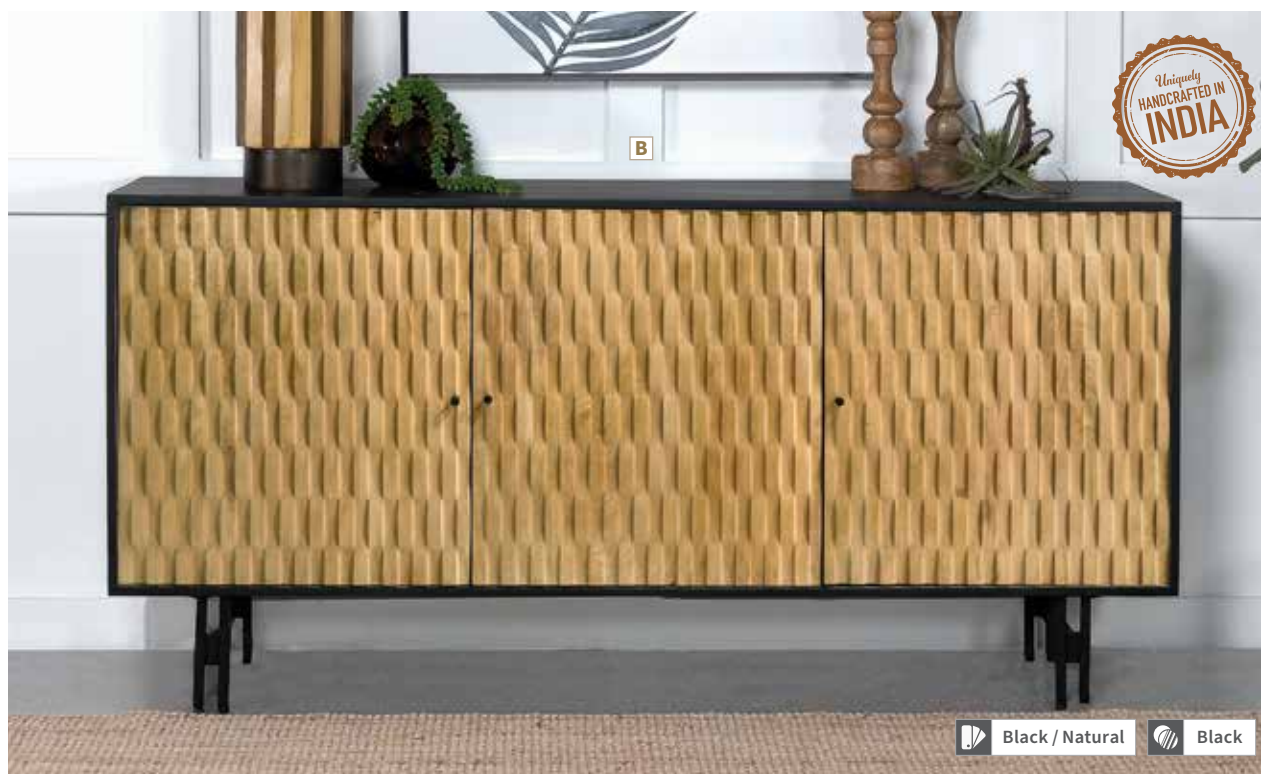

B Accent Cabinet 950383
64.00"w x 17.00"d x 31.00"h

Impressively crafted from solid mango wood, this accent cabinet showcases a striking 3D tile pattern on the door front. The natural finish adds depth, while the black top and sides provide a contrasting touch.