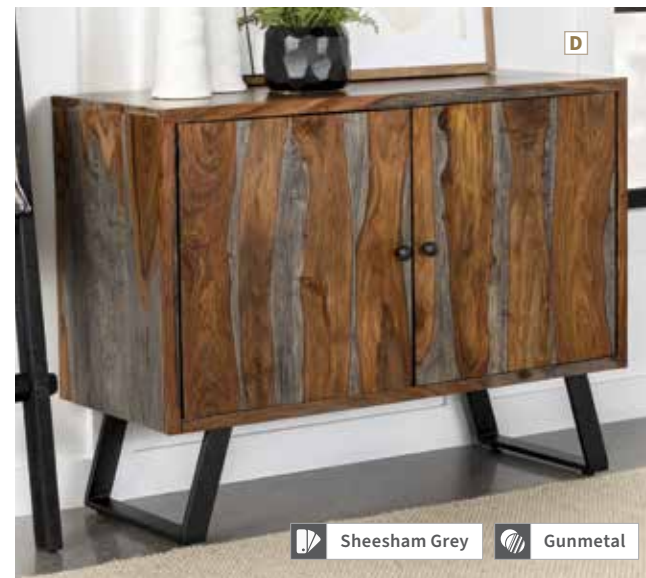

C Accent Cabinet 959615
40.00"w x 16.00"d x 30.00"h

FEATURES: Gunmetal Hardware Finish / 1 Adjustable Shelf / Double Roller Catchers / Partial Assembly Required

MATERIALS: Sheesham, engineered wood, sheesham veneer, and iron

D Accent Cabinet 969517
40.00"w x 16.00"d x 30.00"h

FEATURES: Gunmetal Hardware Finish / 1 Adjustable Shelf / Double Roller Catchers / Partial Assembly Required

MATERIALS: Sheesham, engineered wood, sheesham veneer, and iron

Rustic-industrial accent cabinet for modern bohemian spaces. Rectangular frame, spacious interior, and charming metal knobs. Slender gunmetal iron legs add a mid-century modern touch.

Bohemian-inspired sheesham grey cabinet with natural wood grain and knot details. Sleek gunmetal flared sled legs and metal knobs for an industrial touch.