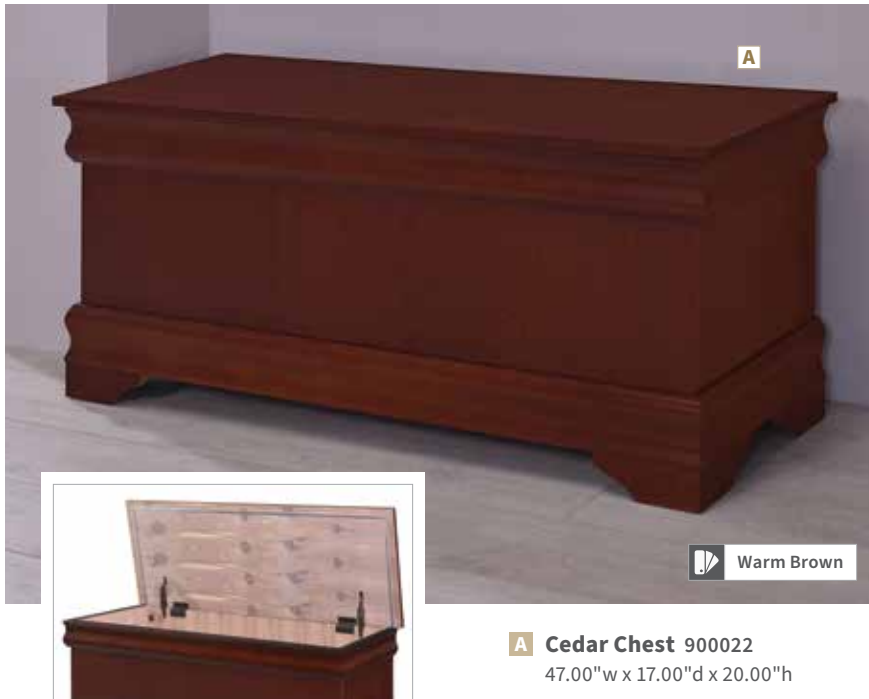

DURABLE CEDAR CHESTS

Functional Storage Along with
Added Protection and Preservation for your Belongings

Cedar emits a pleasant and distinctive aroma that can help freshen up the surrounding area and ward off musty odors. The natural oils in cedar wood can help protect delicate fabrics by reducing the risk of damage from moisture and insects.