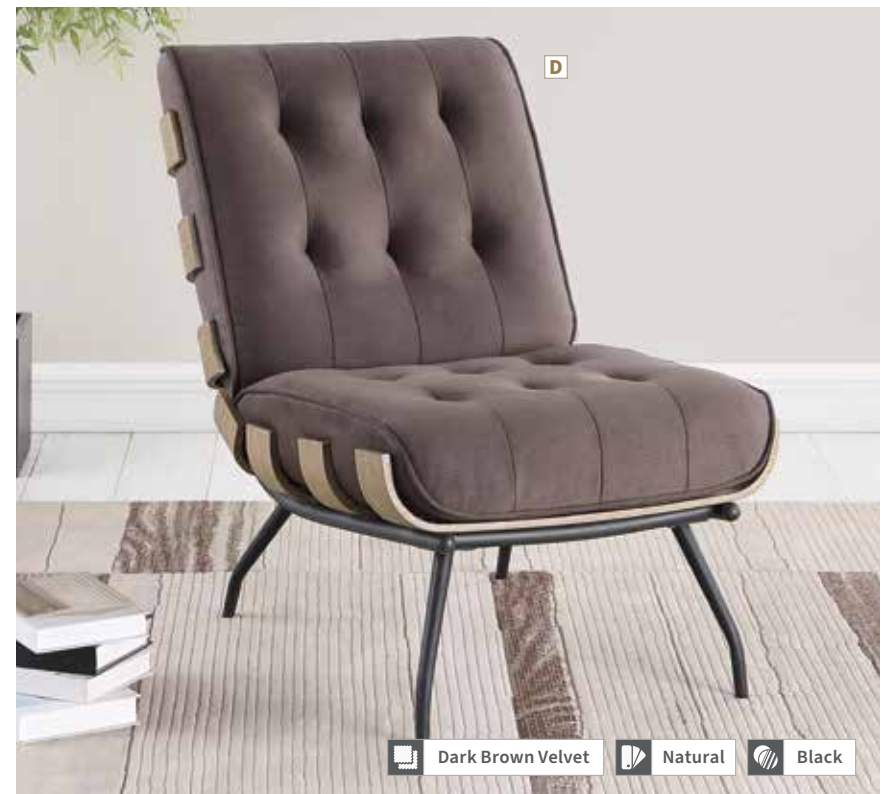

C Accent Chair 907502
23.50"w x 34.50"d x 31.50"h
Seat 21.00"d x 16.50"h

D Accent Chair 907503
23.50"w x 34.50"d x 31.50"h
Seat 21.00"d x 16.50"h