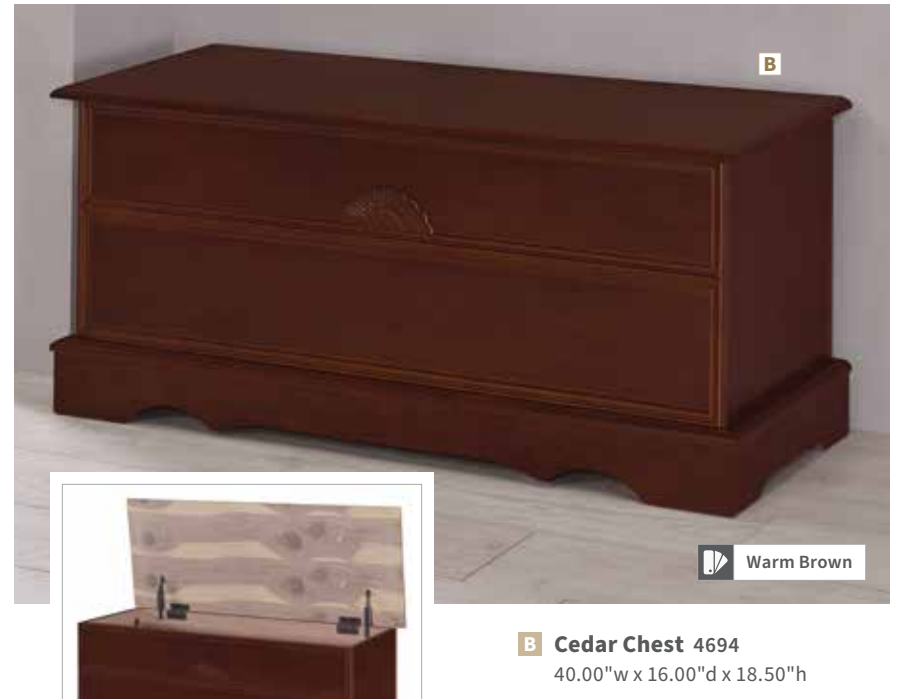

DURABLE CEDAR CHESTS

Functional Storage Along with
Added Protection and Preservation for your Belongings

Cedar emits a pleasant and distinctive aroma that can help freshen up the surrounding area and ward off musty odors. The natural oils in cedar wood can help protect delicate fabrics by reducing the risk of damage from moisture and insects.