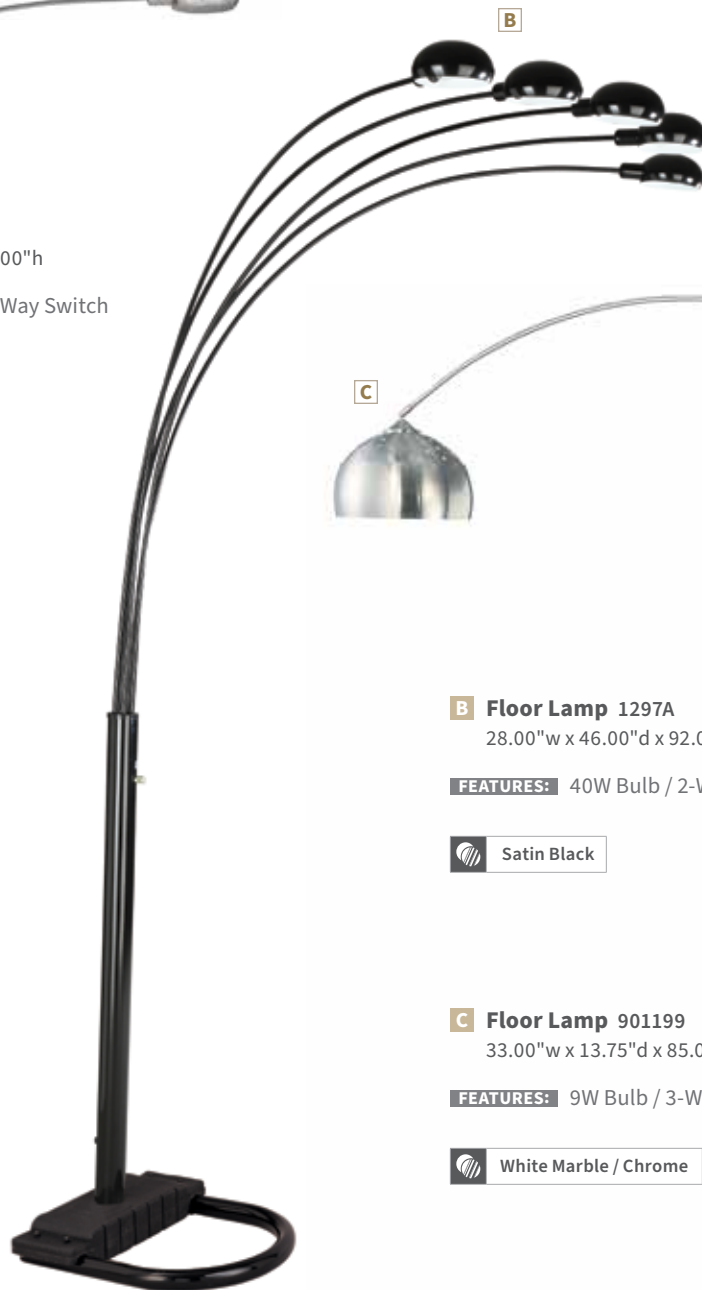

A Floor Lamp 1243
28.00"w x 46.00"d x 92.00"h

C Floor Lamp 901199
33.00"w x 13.75"d x 85.00"h

B Floor Lamp 1297A
28.00"w x 46.00"d x 92.00"h