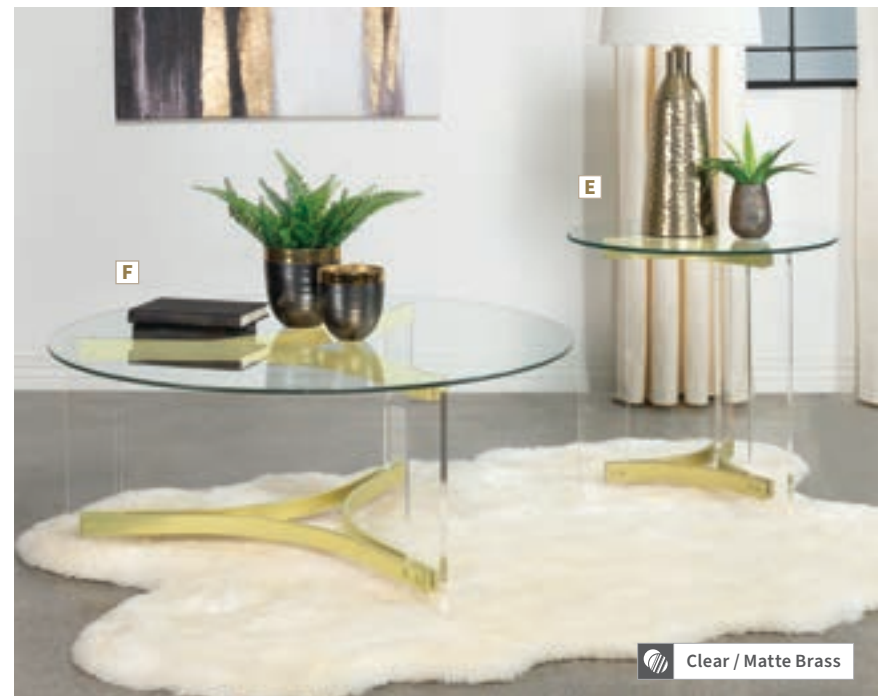

EYE-CATCHING OCCASIONAL TABLES

- **A NEW End Table** 710337
  19.25" dia x 24.00" h
- **B NEW Coffee Table** 710338
  33.25" dia x 17.00" h

MATERIALS: Tempered glass, marble, stainless steel, and engineered wood

- **C End Table** 723207
  22.00" dia x 24.00" h
- **D Coffee Table** 723208
  36.00" dia x 18.50" h

MATERIALS: Marble and iron

- **E End Table** 710067
  23.50" dia x 24.00" h
- **F Coffee Table** 710068
  40.00" dia x 18.00" h

MATERIALS: Tempered glass, acrylic, and metal

OCCASIONALS