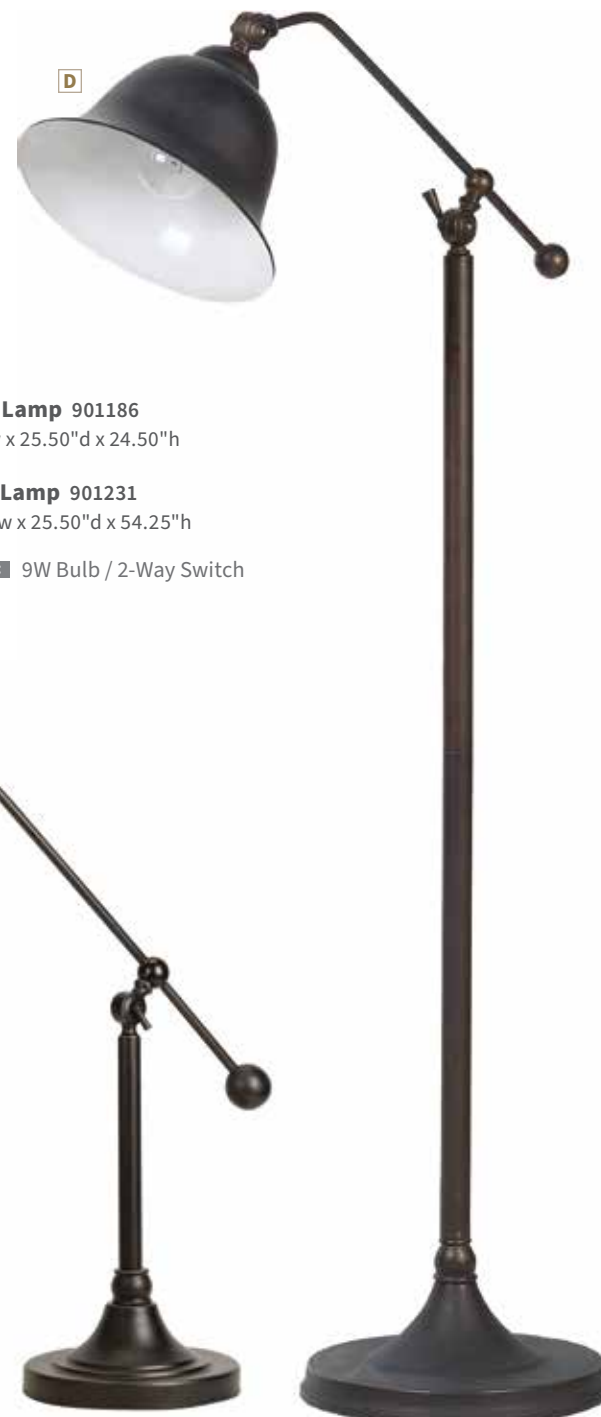

Dark Bronze