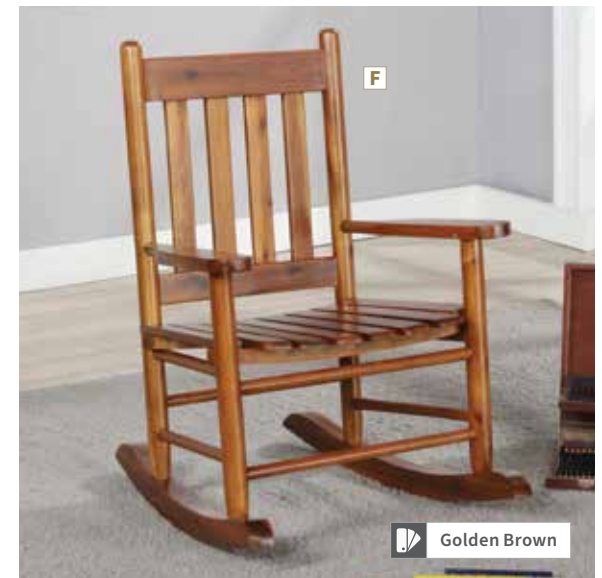

F Mini-Rocking Chair 609452
19.50"w x 24.00"d x 30.00"h
Seat 14.25"d x 13.00"h