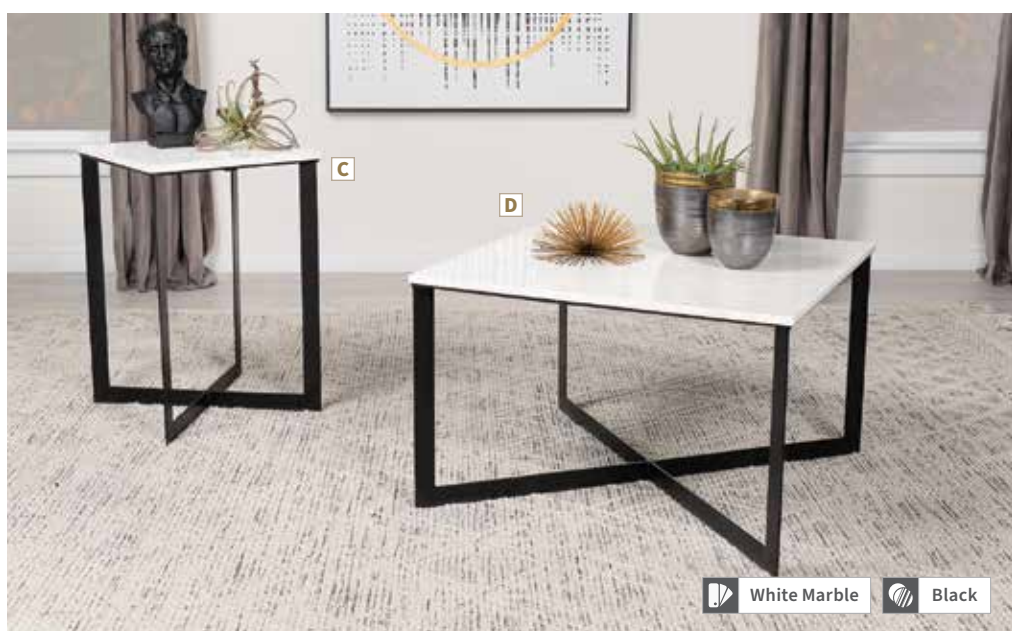

White Bouclé Black

White Marble Black

B Sectional 509550
109.75"w x 67.75"d x 36.50"h
Seat 22.75"d x 19.00"h

C End Table 707697
16.00"w x 16.00"d x 24.00"h

D Coffee Table 707698
28.00"w x 28.00"d x 18.00"h