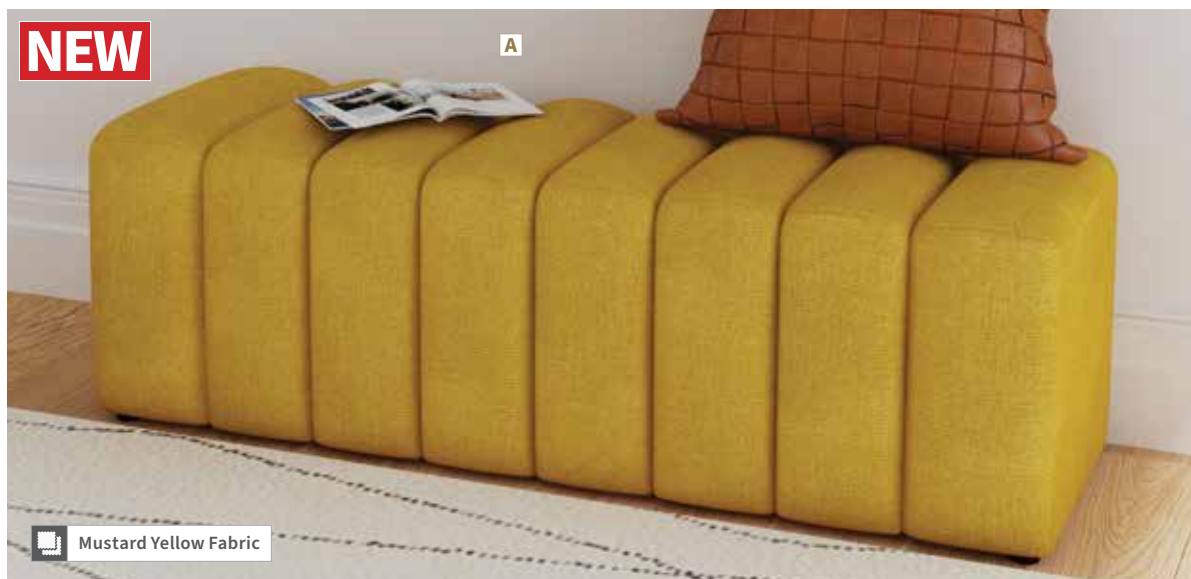

SUMMER ACCENT BENCHES

Introducing Texture & Dimension

Add a pop of color with these exquisite upholstered benches. Its backless, undulating silhouette is bold and glamorous, perfect for any space. The dimensional upholstery adds style and refinement, complemented by small round legs for a seamless look. Ideal for foyers, living areas, or bedrooms.

A NEW Accent Bench 910292
54.25" w x 20.00" d x 18.25" h

B NEW Accent Bench 910293
54.25" w x 20.00" d x 18.25" h

C NEW Accent Bench 910294
54.25" w x 20.00" d x 18.25" h

Accent pillows not included.