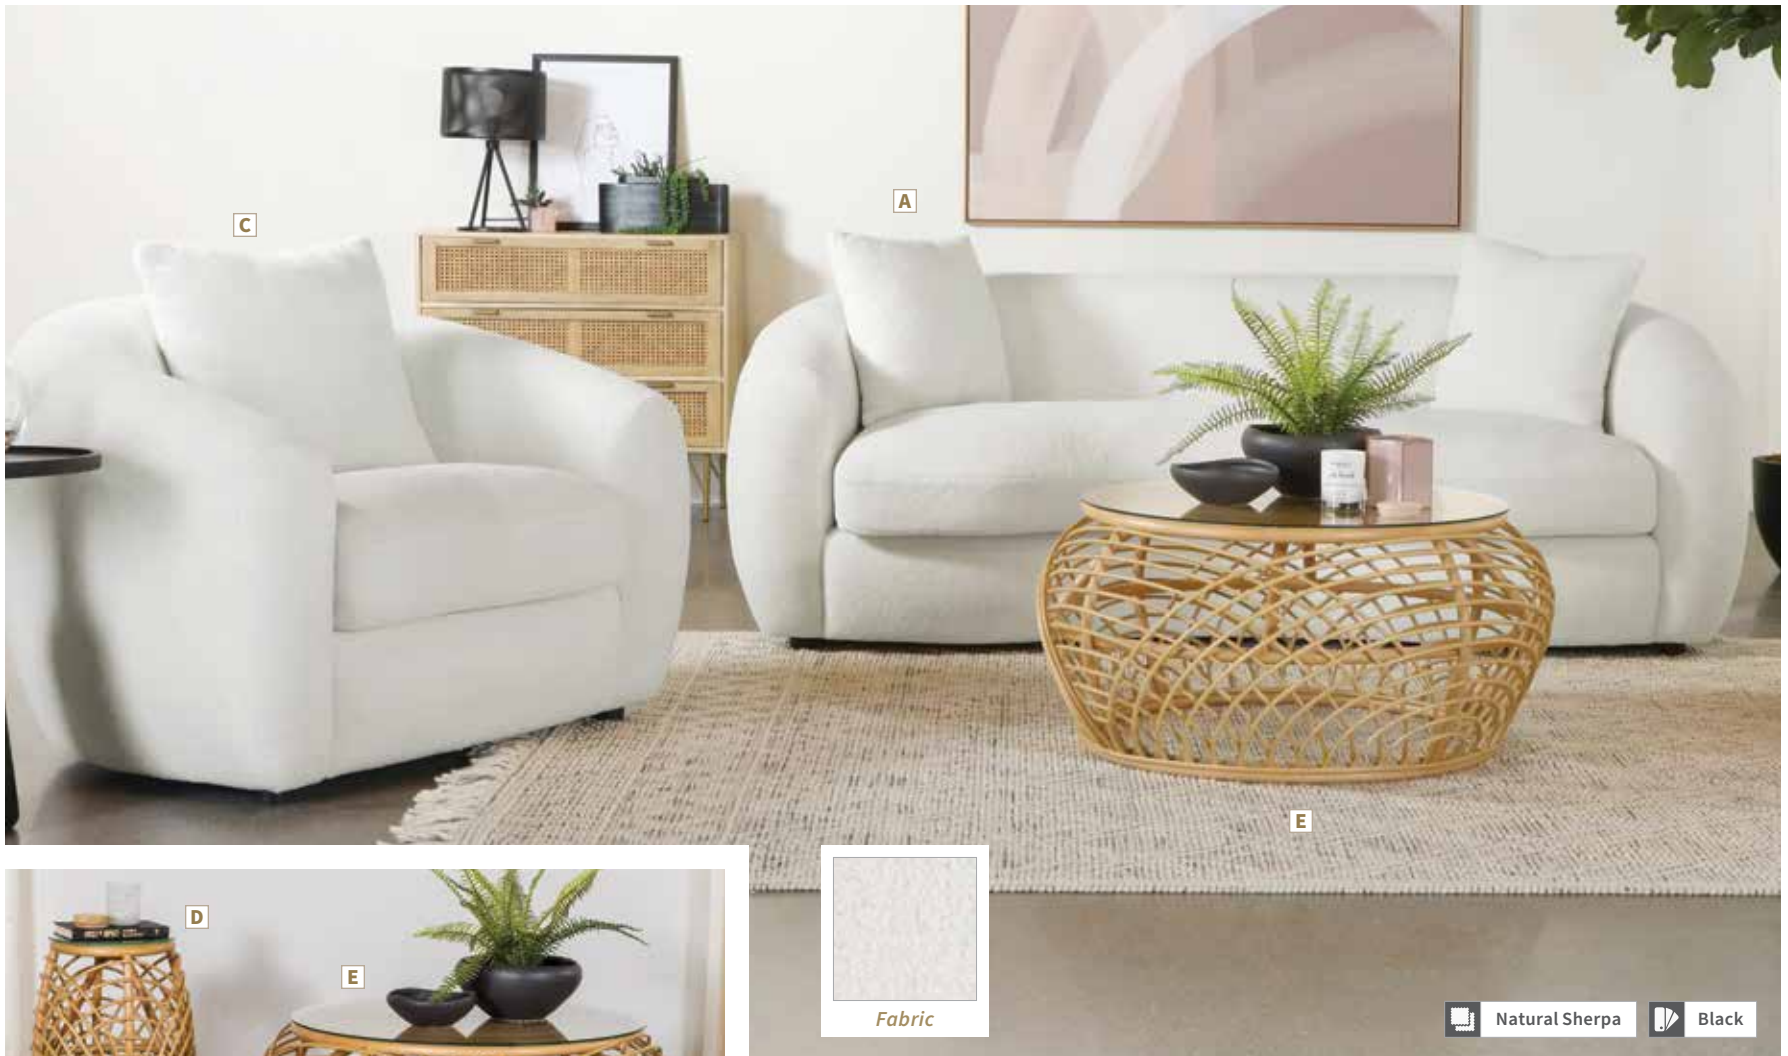

ISABELLA COLLECTION

Stay on trend and create a modern entertainment area with this contemporary seating silhouette, featuring sherpa fabric on cloud-like contoured frames, sloped armrests, and curved bench seats. Matching sherpa accent pillows with premium down-like fill offer extra comfort and a finishing touch. Removable seats with a tight back ensure a well-kept appearance.

FEATURES: Fully Encased Solid Wood Frame / Sinuous Spring Deck / Premium Down-Like Filled Cushions and Accent Pillows / Certi-Pur Certified Foam / Cushions: Removable Seat & Tight Back / Accent Pillows Included: Sofa & Loveseat- 2, Chair-1 / Partial Assembly Required

MATERIALS: Engineered wood, pine, premium down-like fill, foam, and fabric

- **A Sofa 509871**
  90.00"w x 42.00"d x 32.50"h
  Seat 26.50"d x 20.00"h
- **B Loveseat 509872**
  68.00"w x 42.00"d x 32.50"h
  Seat 26.50"d x 20.00"h
- **C Chair 509873**
  45.00"w x 42.00"d x 32.50"h
  Seat 26.50"d x 20.00"h
- **D End Table 709807**
  16.25"dia x 24.00"h
- **E Coffee Table 709808**
  39.25"dia x 18.50"h