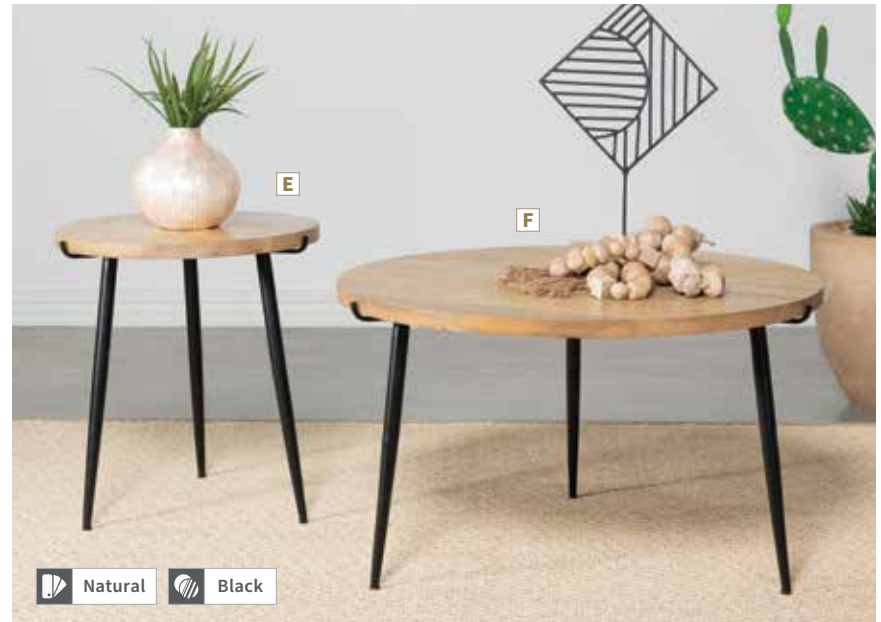

Each piece is truly one-of-a-kind, showcasing unique and natural patterns!

MATERIALS: Mango wood and iron

OCCASIONALS

Natural Black

- C End Table 736107**
22.00" dia x 19.50" h

- D Coffee Table 736108**
36.00" dia x 17.75" h