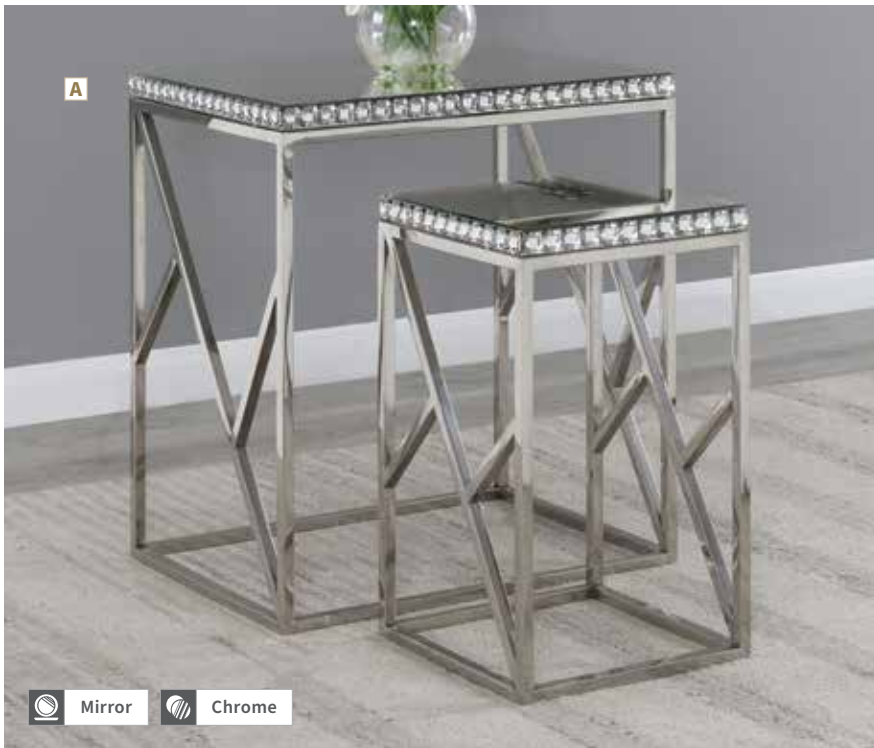

Mirror Chrome

A 2 pc Nesting Tables 930226
Large Table 21.75" w x 16.00" d x 23.50" h
Small Table 12.00" w x 12.00" d x 19.75" h

MATERIALS: Metal, mirror, and engineered wood