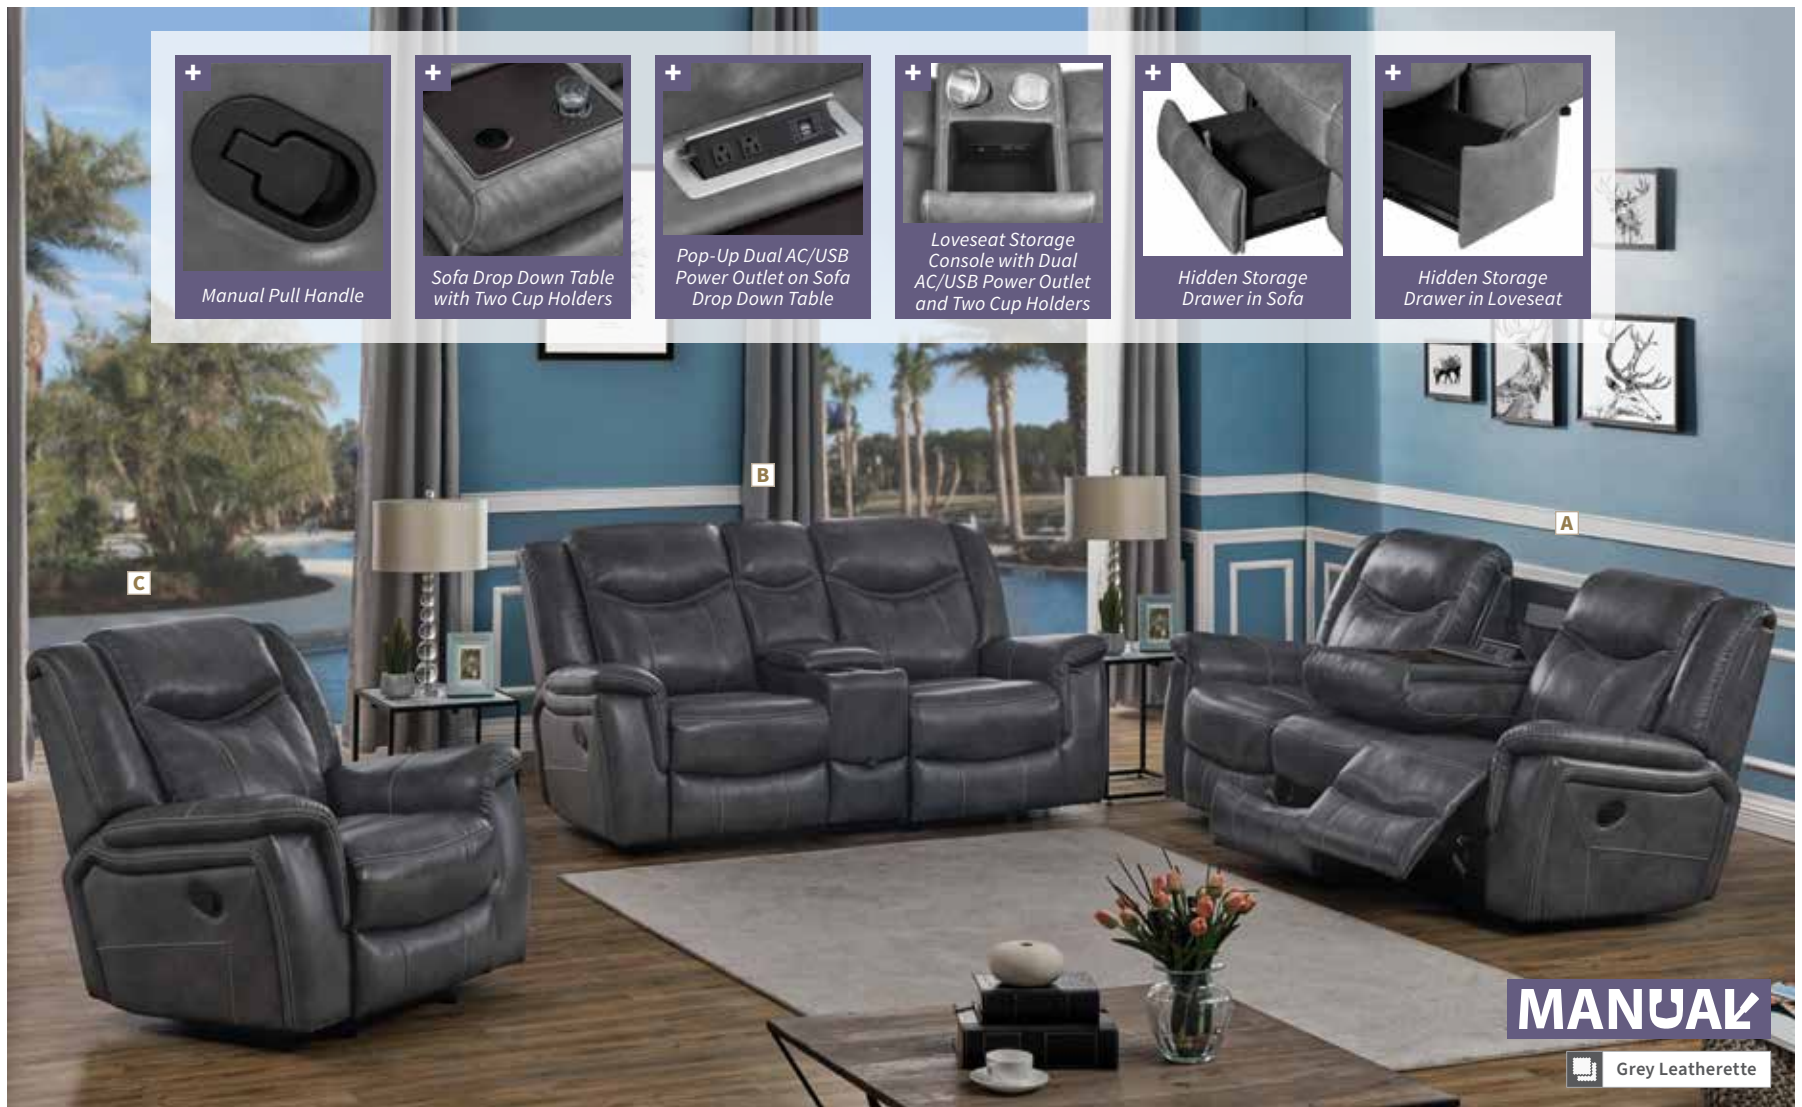

MANUAL

Grey Leatherette