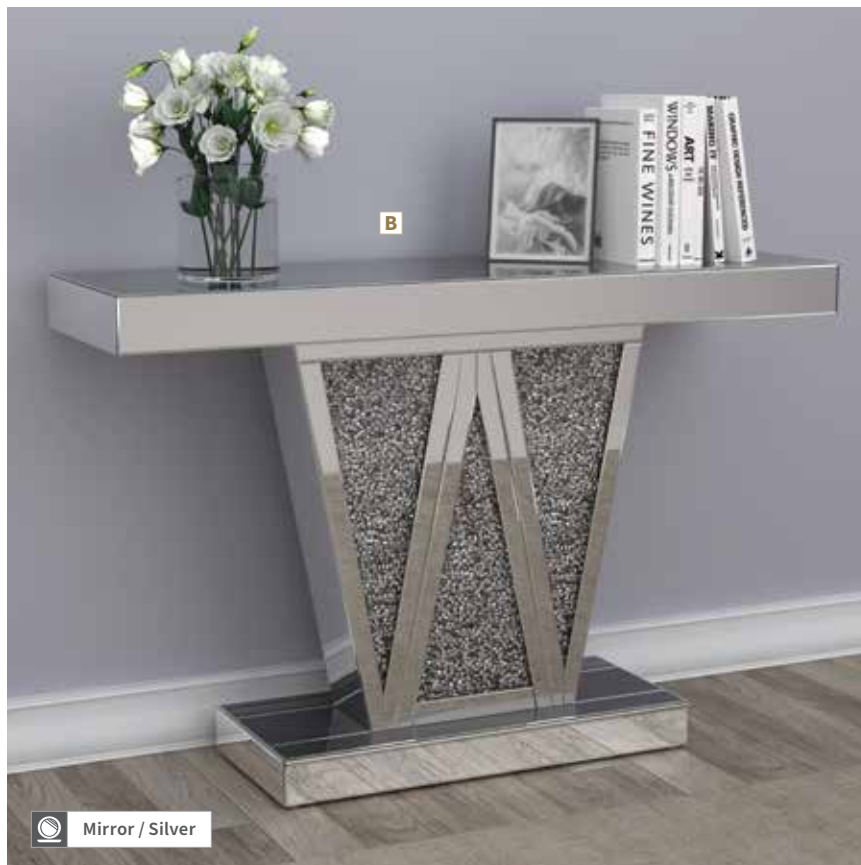

GLAMOROUS + MODERN CONSOLE TABLES

A Console Table 953422
47.25"w x 14.00"d x 31.50"h

B Console Table 951786
47.00"w x 14.00"d x 31.50"h

C Console Table 951766
47.75"w x 14.00"d x 31.25"h

MATERIALS: Mirror, glass, and
engineered wood