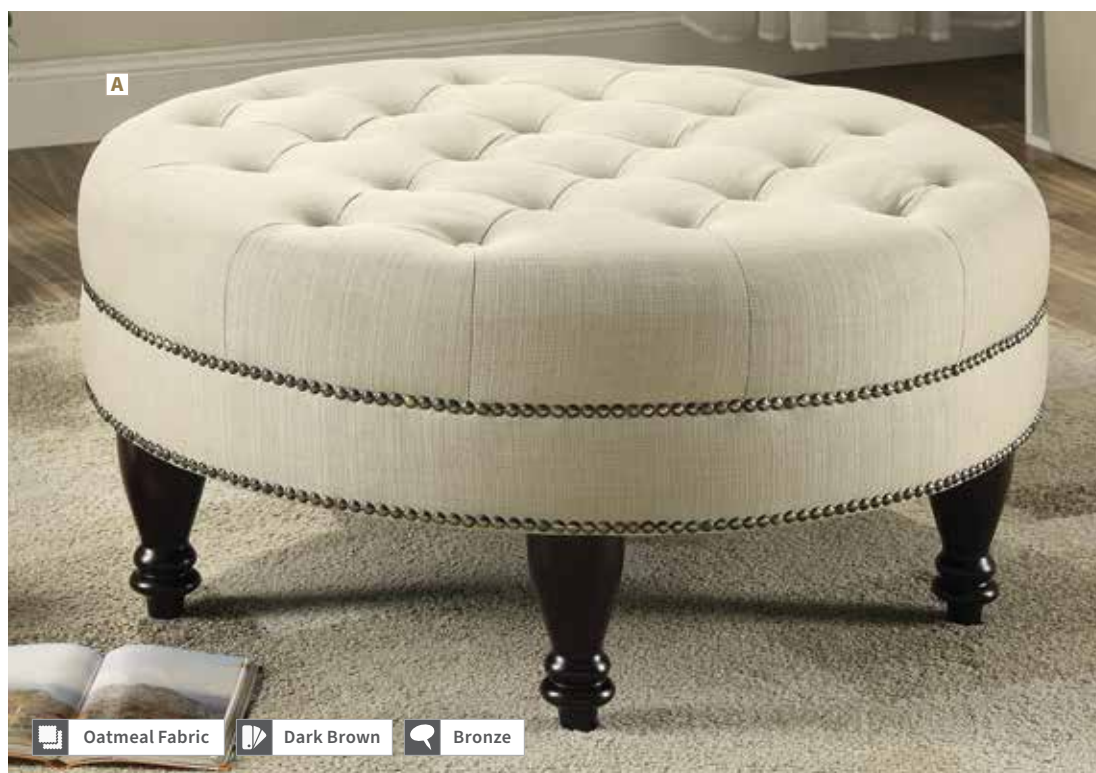

STYLISH OTTOMANS

Elegant Shapes and Sizes
Perfectly Complement
Various Seating Groups,
Adding a Touch of Sophistication
to Any Arrangement

A Ottoman 500018
34.00"dia x 17.00"h

B Storage Bench 915143
44.25"w x 18.50"d x 18.25"h