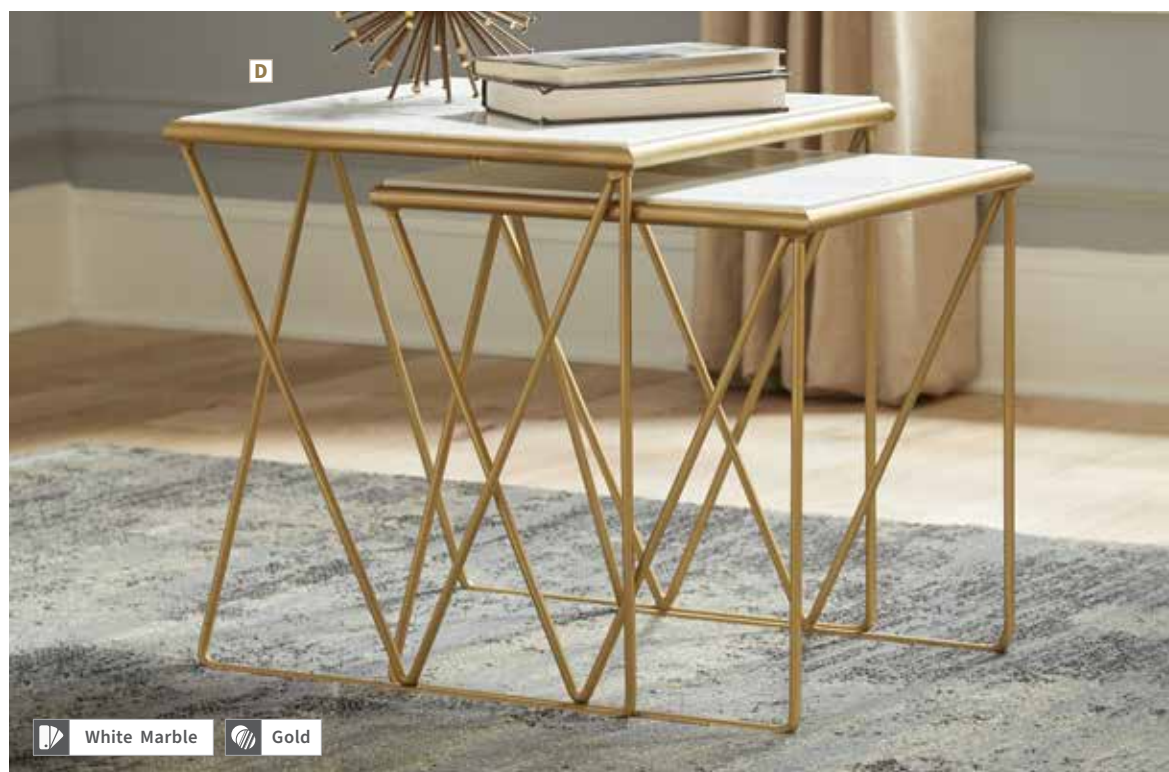

MATERIALS: Marble and iron

- D 2 pc Nesting Tables 930075**
Large Table 20.00"w x 18.00"d x 20.00"h
Small Table 18.00"w x 16.00"d x 18.00"h

MATERIALS: Marble and iron

D White Marble Gold

CHARMING ACCENT TABLES FROM INDIA