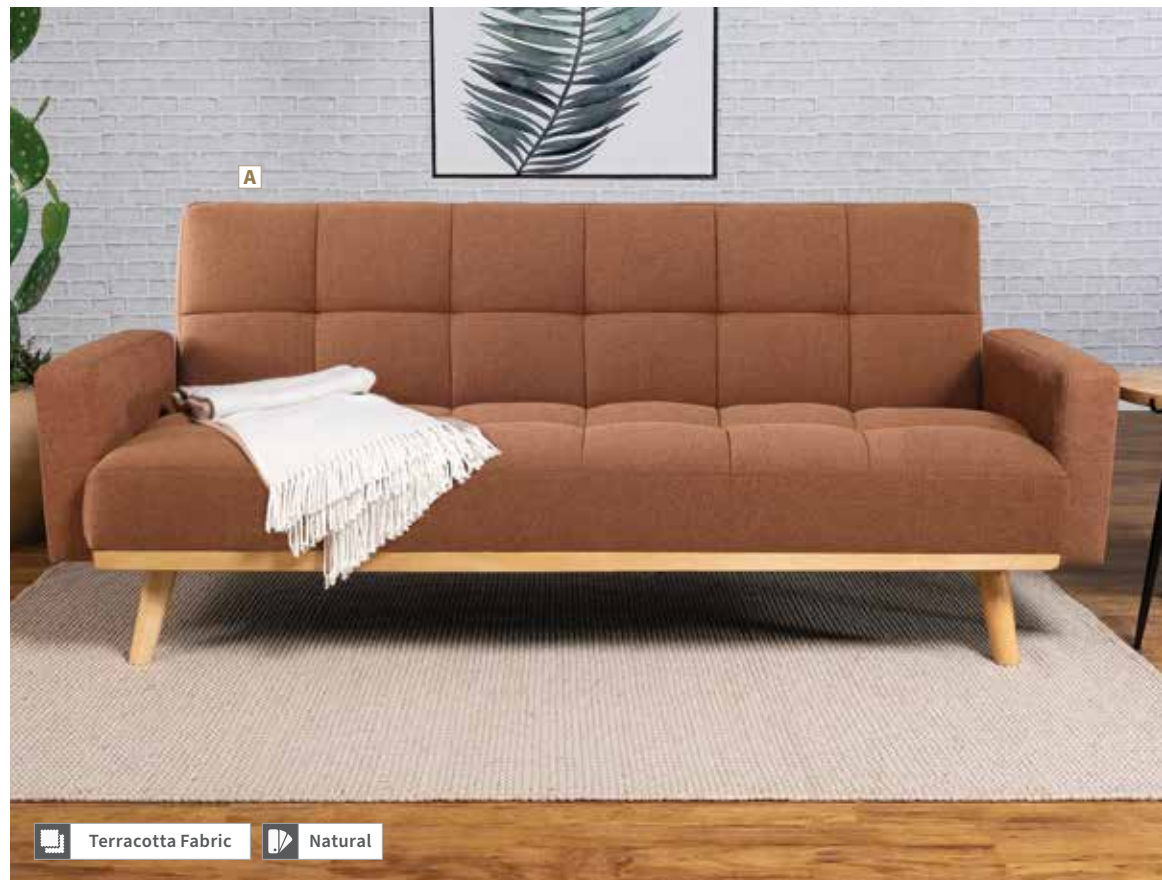

Terracotta Fabric Natural