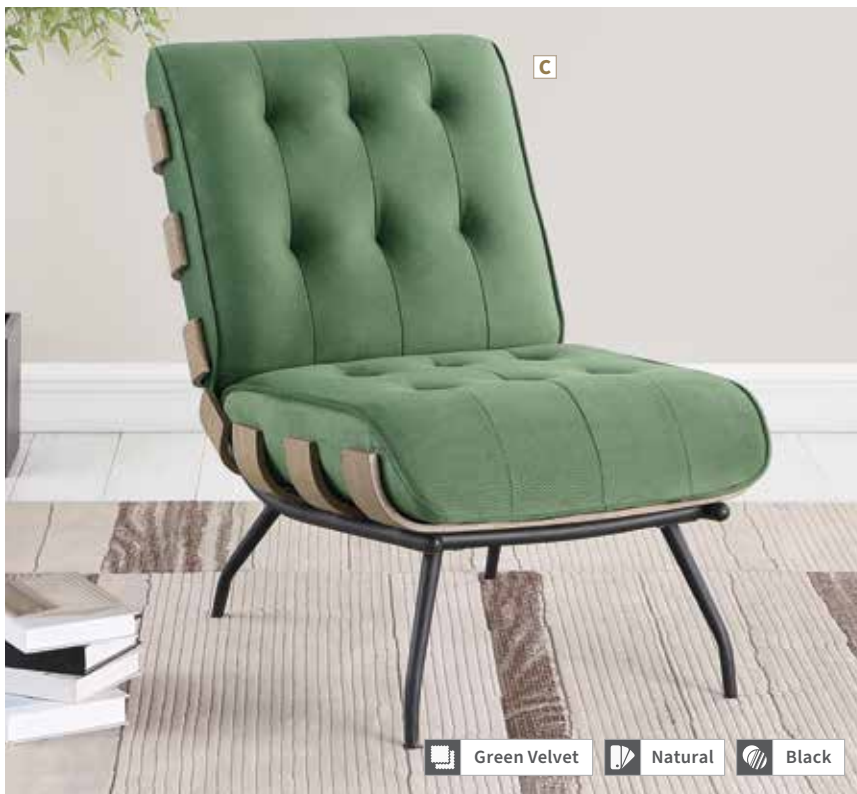

A NEW Accent Chair 903167
30.25"w x 30.25"d x 29.75"h
Seat 25.00"d x 17.00"h

B NEW Accent Chair 903168
30.25"w x 30.25"d x 29.75"h
Seat 25.00"d x 17.00"h