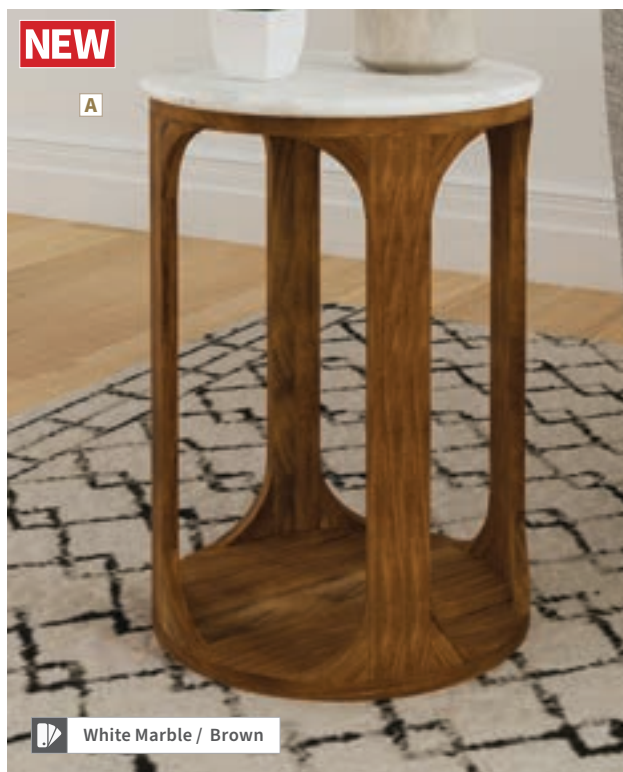

SMALL ACCENT TABLES FROM INDIA

A Mix of Materials
Makes These Accent
Tables Memorable!

MATERIALS: Mango wood, engineered wood, and marble

MATERIALS: Mango wood and iron

MATERIALS: Mango wood, marble, and iron

MATERIALS: Mango wood, marble, and iron