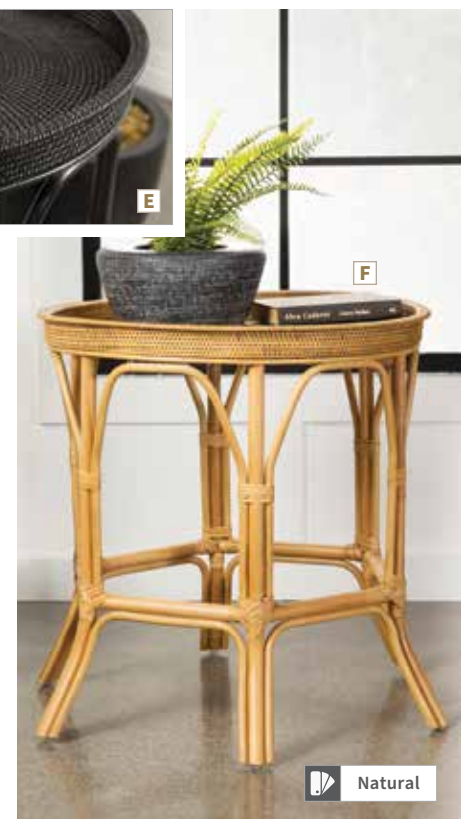

Simple, Small Round
**ACCENT
TABLES**

Add these versatile pieces
for nearly limitless functions!

A Accent Table 915105
20.00" dia x 24.00" h

B Accent Table 915109
20.00" dia x 24.00" h

C Accent Table 915107
20.25" dia x 24.00" h

D Accent Table 915108
20.25" dia x 24.00" h

E Accent Table 936069
25.00" dia x 26.25" h

F Accent Table 936070
25.00" dia x 26.25" h

MATERIALS: Rattan and
engineered wood

MATERIALS: Mango wood

A

A

B

Natural Black Stain

C

White Washed

C

D

Black

Black

E

Natural