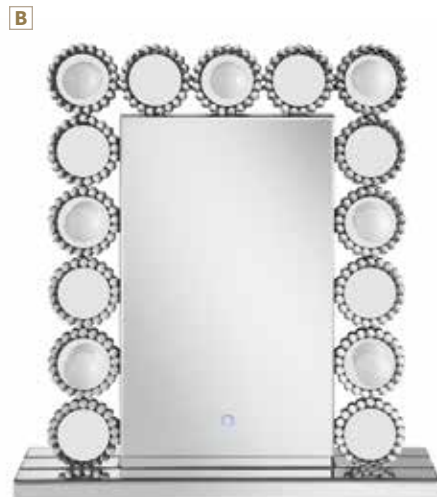

Built-in LED Lights!

Mirror