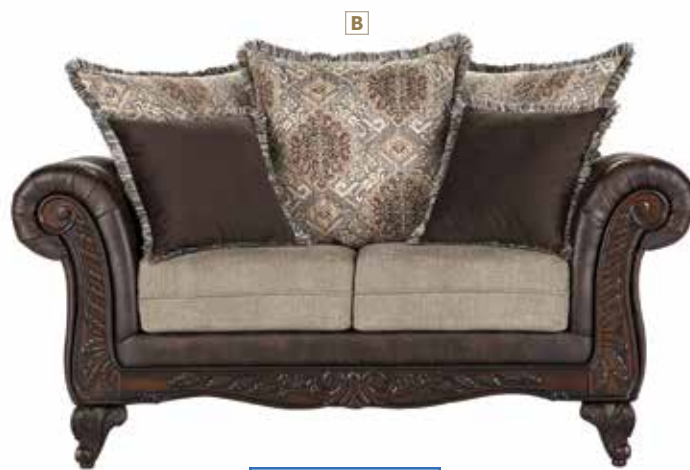

Fabric

Leatherette

Accent Pillow

Accent Pillow

Light Brown Fabric / Brown Leatherette

Brown

ELMBROOK COLLECTION

Immerse yourself in traditional luxury with the exquisite Elmbrook collection. Dark brown faux leather and ornate fabric patterns adorn each piece—sofa, loveseat, and wingback chair—accented by regal rolled arms, intricate carvings, and plush cushioning. Experience comfort and style in perfect harmony, promising enduring quality and cherished home memories.