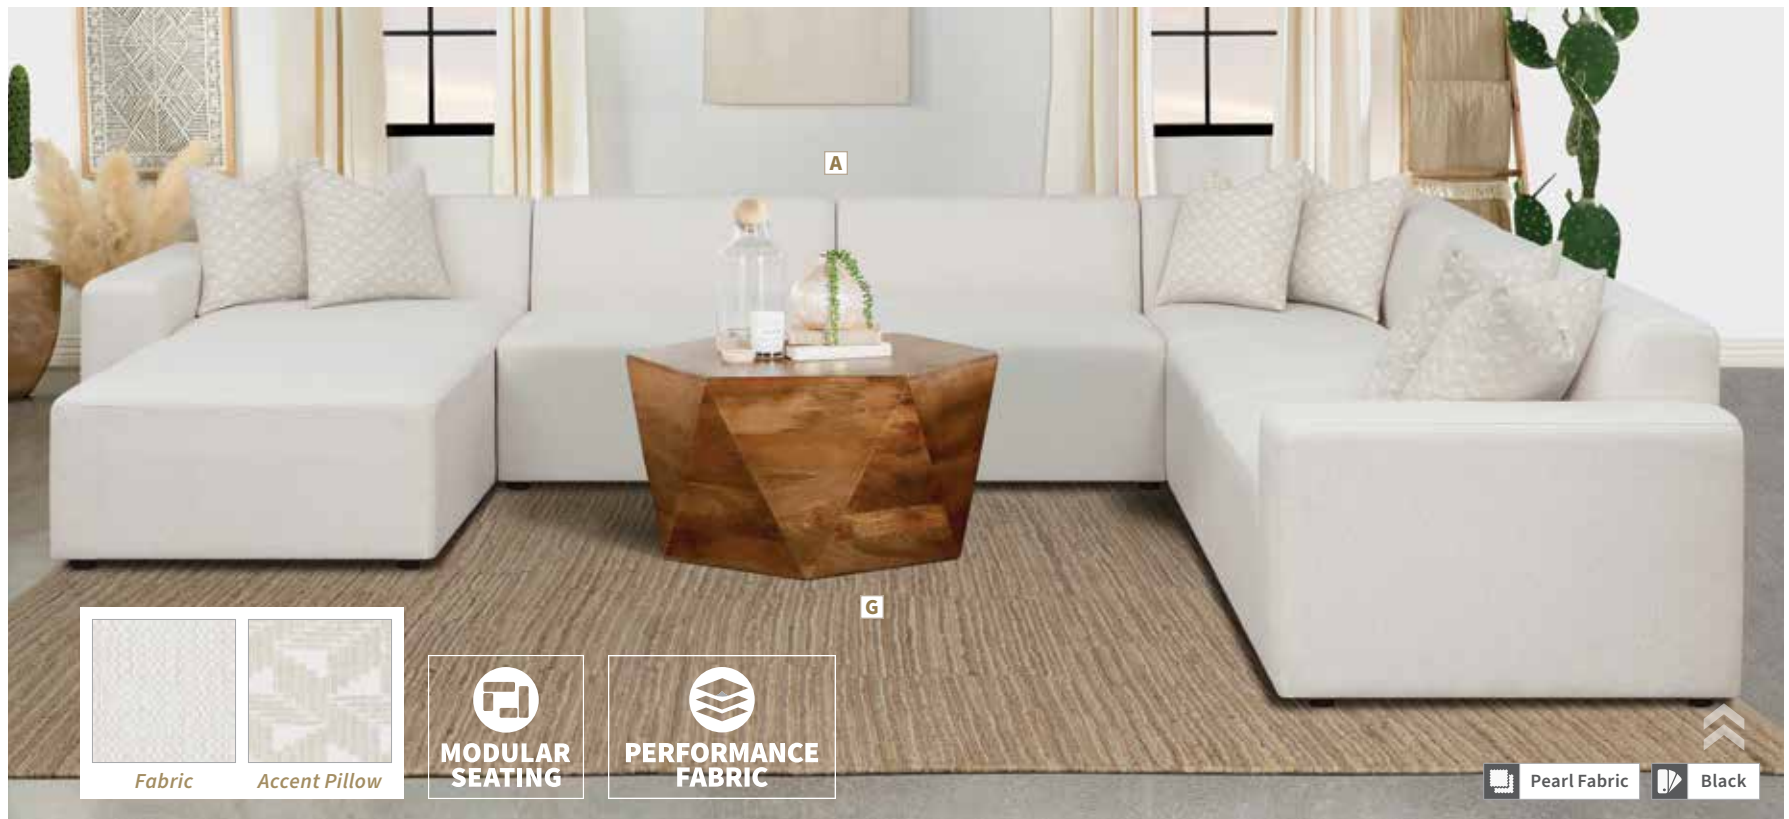

Fabric

Accent Pillow

Performance fabric that allows time to quickly wipe up spills

FREDDIE COLLECTION

Design a contemporary entertainment area with this sophisticated modular sectional set, featuring easy-to-clean pearl performance fabric and foam padded pocket coil seats. The low-profile attached backrests and wide track arms create a modern, stylized look. Perfect for customizable seating configurations, the sectional is designed for versatility and play. The performance fabric allows for quick and easy cleanup of spills, while the pocket coil seat construction ensures maximum comfort.

Sectional Set as shown above includes: Three (3) armless chairs, one (1) corner, one (1) LAF chair, one (1) RAF chair, and one (1) ottoman

A 7 pc Sectional Set 551641-SET
148.50"w x 113.50"d x 28.00"h

B Armless Chair 551641
35.00"w x 36.00"d x 28.00"h
Seat 25.00"d x 17.75"h

C Corner 551642
36.00"w x 36.00"d x 28.00"h
Seat 25.00"d x 17.75"h

D Ottoman 551643
35.00"w x 35.00"d x 17.75"h

E LAF Chair 551644LAF
42.50"w x 36.00"d x 28.00"h
Seat 25.00"d x 17.75"h

F RAF Chair 551644RAF
42.50"w x 36.00"d x 28.00"h
Seat 25.00"d x 17.75"h

G Coffee Table 724188
35.00"w x 35.00"d x 18.00"h

FEATURES: Fully Encased Engineered Wood Frame / Sinuous Spring Seat & Back / Pocket Coil Springs / Cushions: Attached Seat & Tight Back / Accent Pillows Included: Corner-2, LAF- 2, RAF- 2 / Partial Assembly Required

MATERIALS: Engineered wood, LVL, foam, and fabric