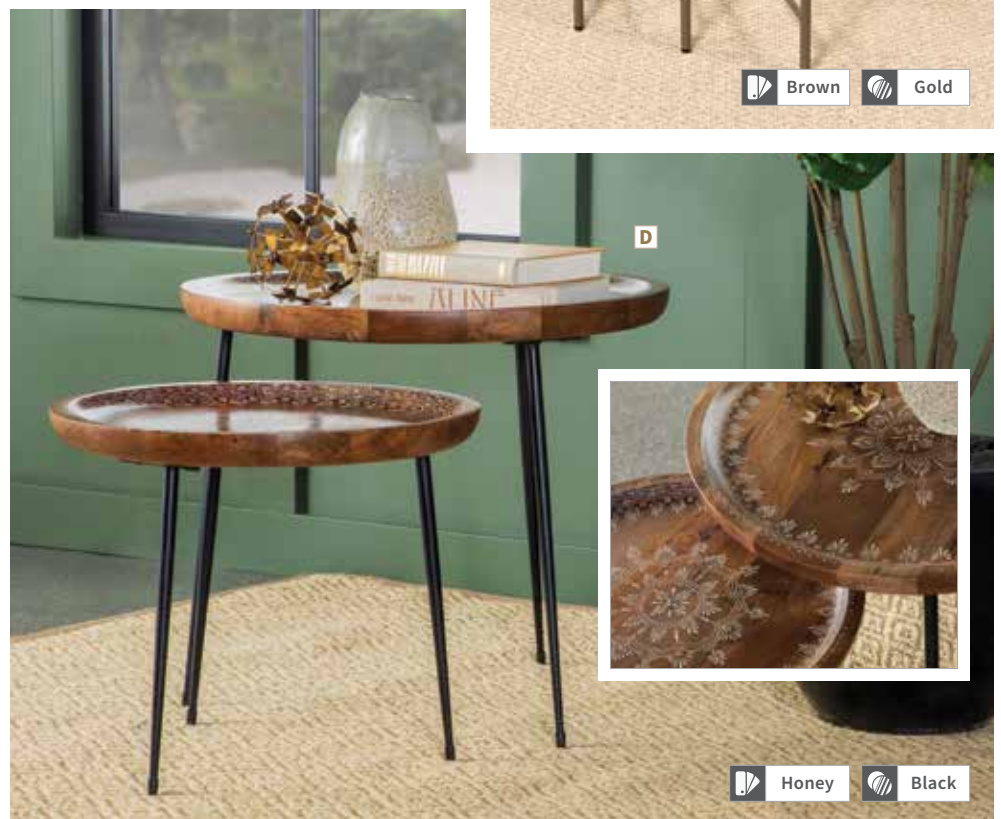

D 2 pc Nesting Tables 935984
Large Table 22.00" dia x 19.00" h
Small Table 17.50" dia x 15.00" h

MATERIALS: Mango wood and metal

D Honey Black

Tobacco Black Brown

STYLISH ACCENT TABLES FROM INDIA

The Perfect Landing, Brimming with Versatility!