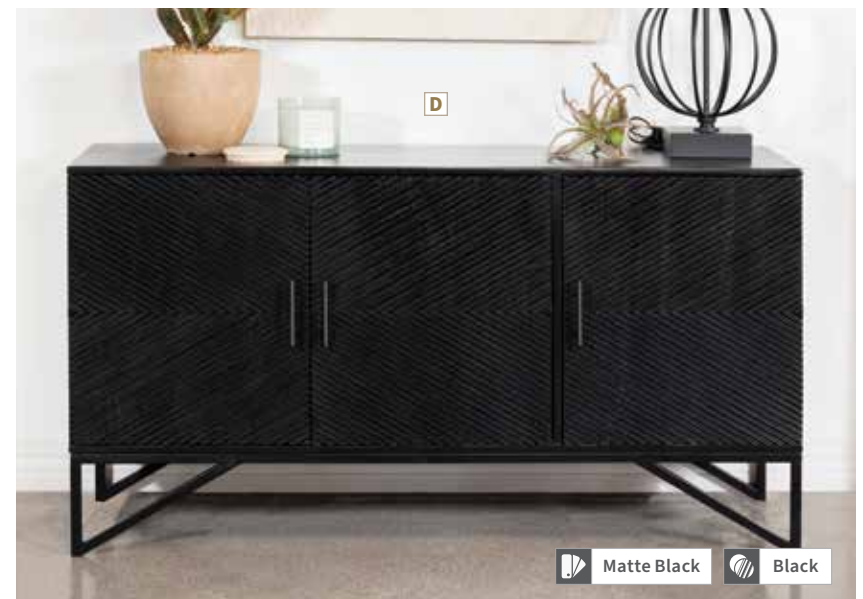

Matte Black Black

C Accent Cabinet 959631
71.00"w x 18.00"d x 30.00"h

D Accent Cabinet 959630
56.00"w x 18.00"d x 30.00"h

FEATURES: Gunmetal Hardware Finish / 2 Adjustable Shelves / Partial Assembly Required
MATERIALS: Mango wood and iron