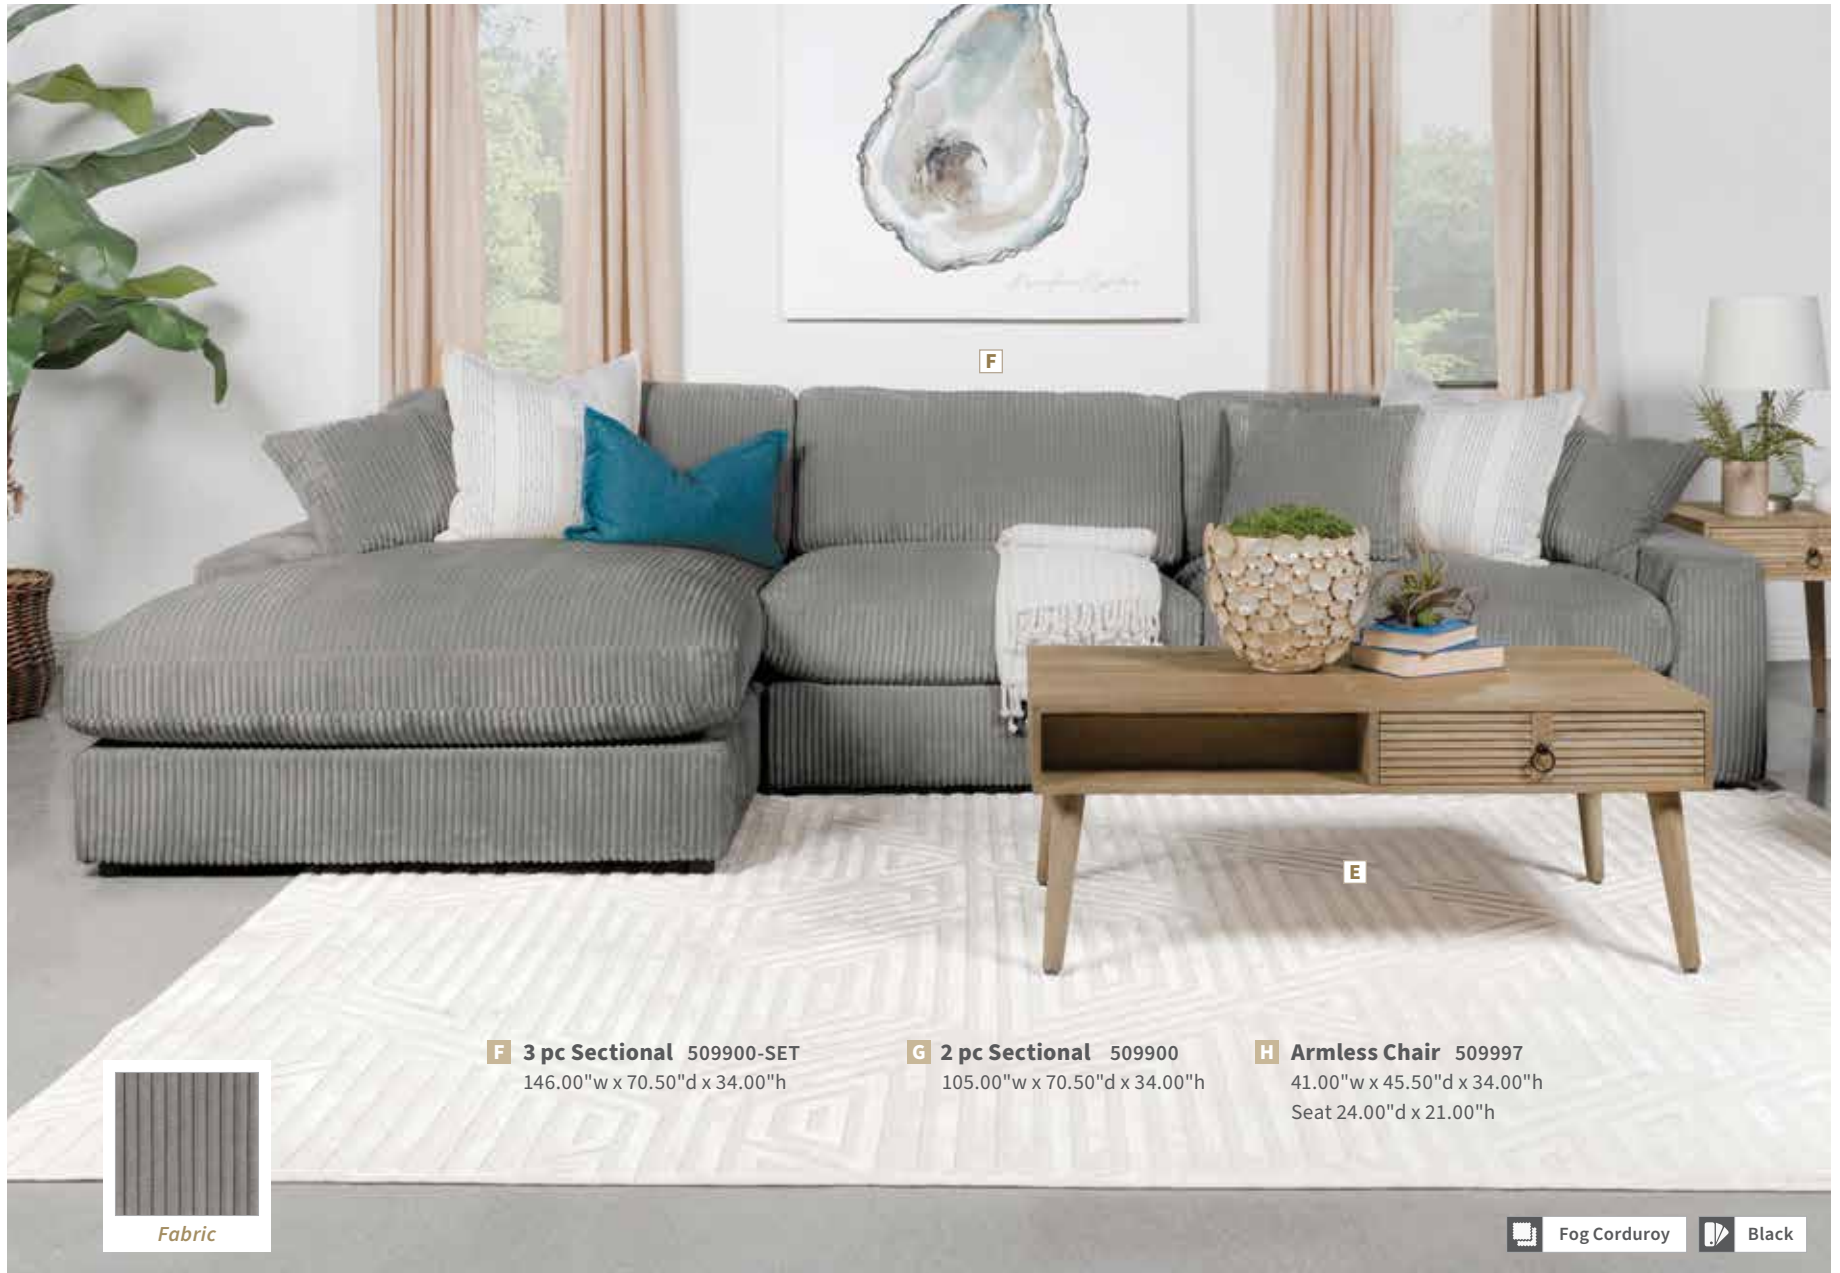

Fabric

F 3 pc Sectional 509900-SET
146.00"w x 70.50"d x 34.00"h

G 2 pc Sectional 509900
105.00"w x 70.50"d x 34.00"h

H Armless Chair 509997
41.00"w x 45.50"d x 34.00"h
Seat 24.00"d x 21.00"h

Fog Corduroy Black

Collection photos as shown include one (1) sectional and one (1) armless chair