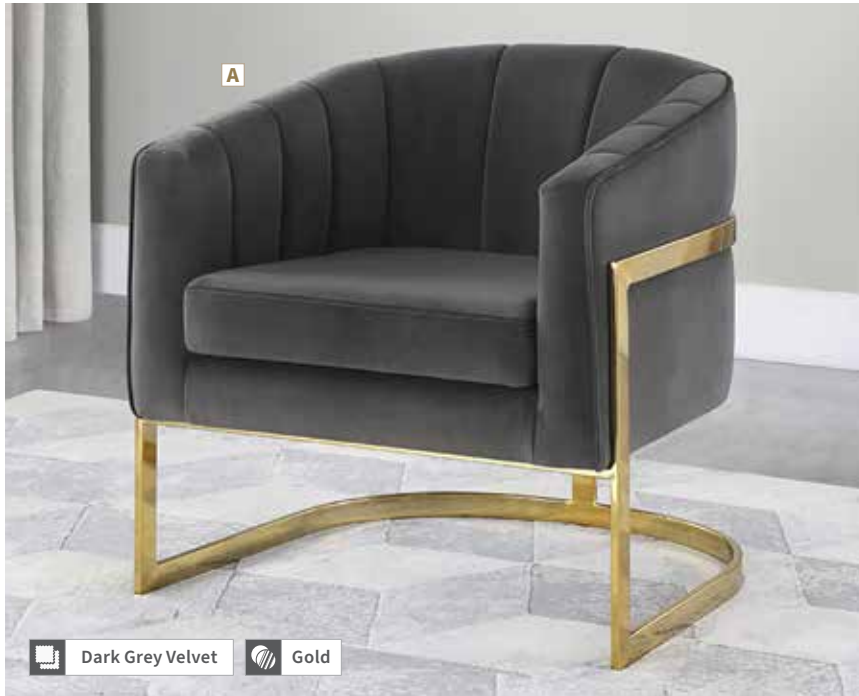

CHIC ACCENT CHAIRS

Classic Designs,
Perfect for any Space!

ACCENT CHAIRS

A Accent Chair 903039
30.00"w x 29.00"d x 29.50"h
Seat 21.00"d x 19.00"h

B Accent Chair 903048
29.00"w x 29.00"d x 32.25"h
Seat 21.25"d x 18.00"h

C Accent Chair 903043
31.00"w x 34.50"d x 33.50"h
Seat 21.00"d x 18.00"h

D Accent Chair 903044
31.00"w x 34.50"d x 33.50"h
Seat 21.00"d x 18.00"h