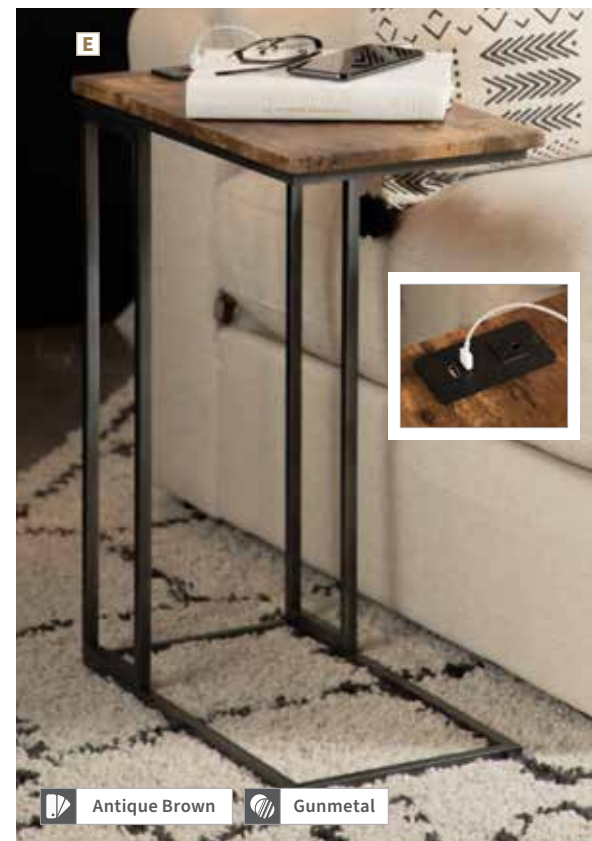

D Accent Table 900578
11.75"w x 15.75"d x 24.25"h

E Accent Table 935871
10.25"w x 18.50"d x 23.50"h

Keep refreshments close with these industrial-style snack table featuring a drawer, two USB ports, and a power outlet. Perfect beside an accent chair in compact spaces.