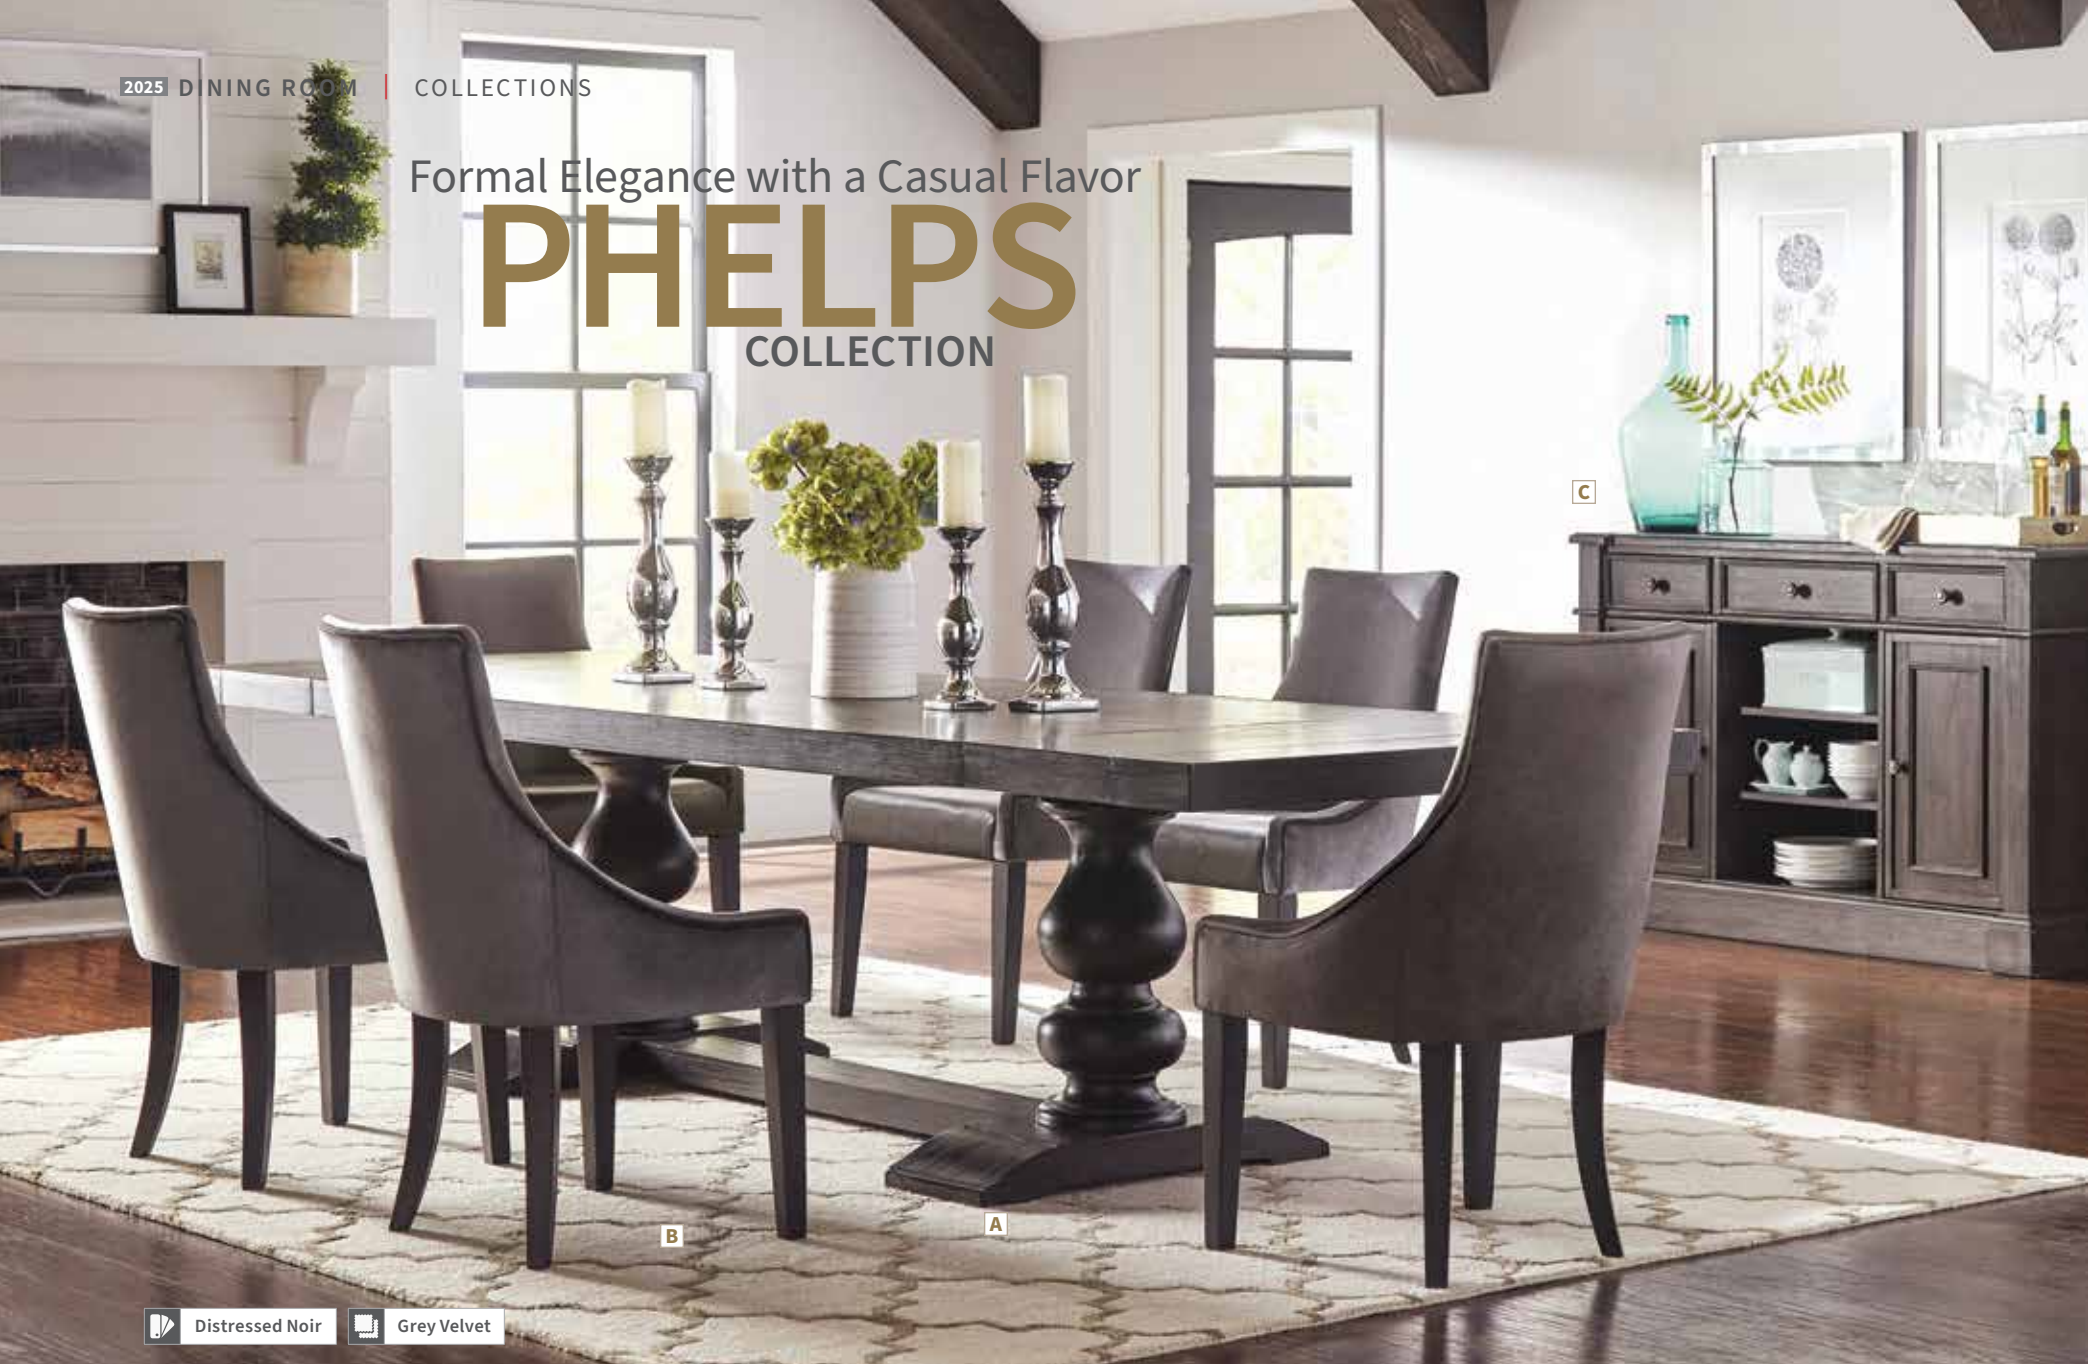

Formal Elegance with a Casual Flavor

PHELPS

COLLECTION

Distressed Noir Grey Velvet

Bring elegance to your dining room with this striking European traditional dining table in a distressed noir finish, complemented by glamorous chairs in luscious grey velvet. The curvaceous double pedestals offer a substantial base, and the table comes with two 14" leaf extensions for up to 10 seats. The matching server provides additional storage with adjustable display shelves, while the retro-style chairs feature graceful curves on the back legs, tapered front legs, and a dark charcoal finish for added charm.

FEATURES: Two 14" Table Extension Leaves / English Dovetails Front & Back with Metal Extensions Drawer Glides / Dark Gunmetal Finished Hardware

MATERIALS: *Table:* Asian hardwood, acacia veneer, and MDF *Chairs:* Wood, foam, and fabric

- **A Dining Table 121231**
  94.75 - 122.75"w x 42.00"d x 30.00"h
- **B Side Chair 121714**
  23.50"w x 24.75"d x 37.75"h
  Seat 18.25"d x 20.00"h
- **C Sideboard 121235**
  58.00"w x 18.25"d x 38.50"h