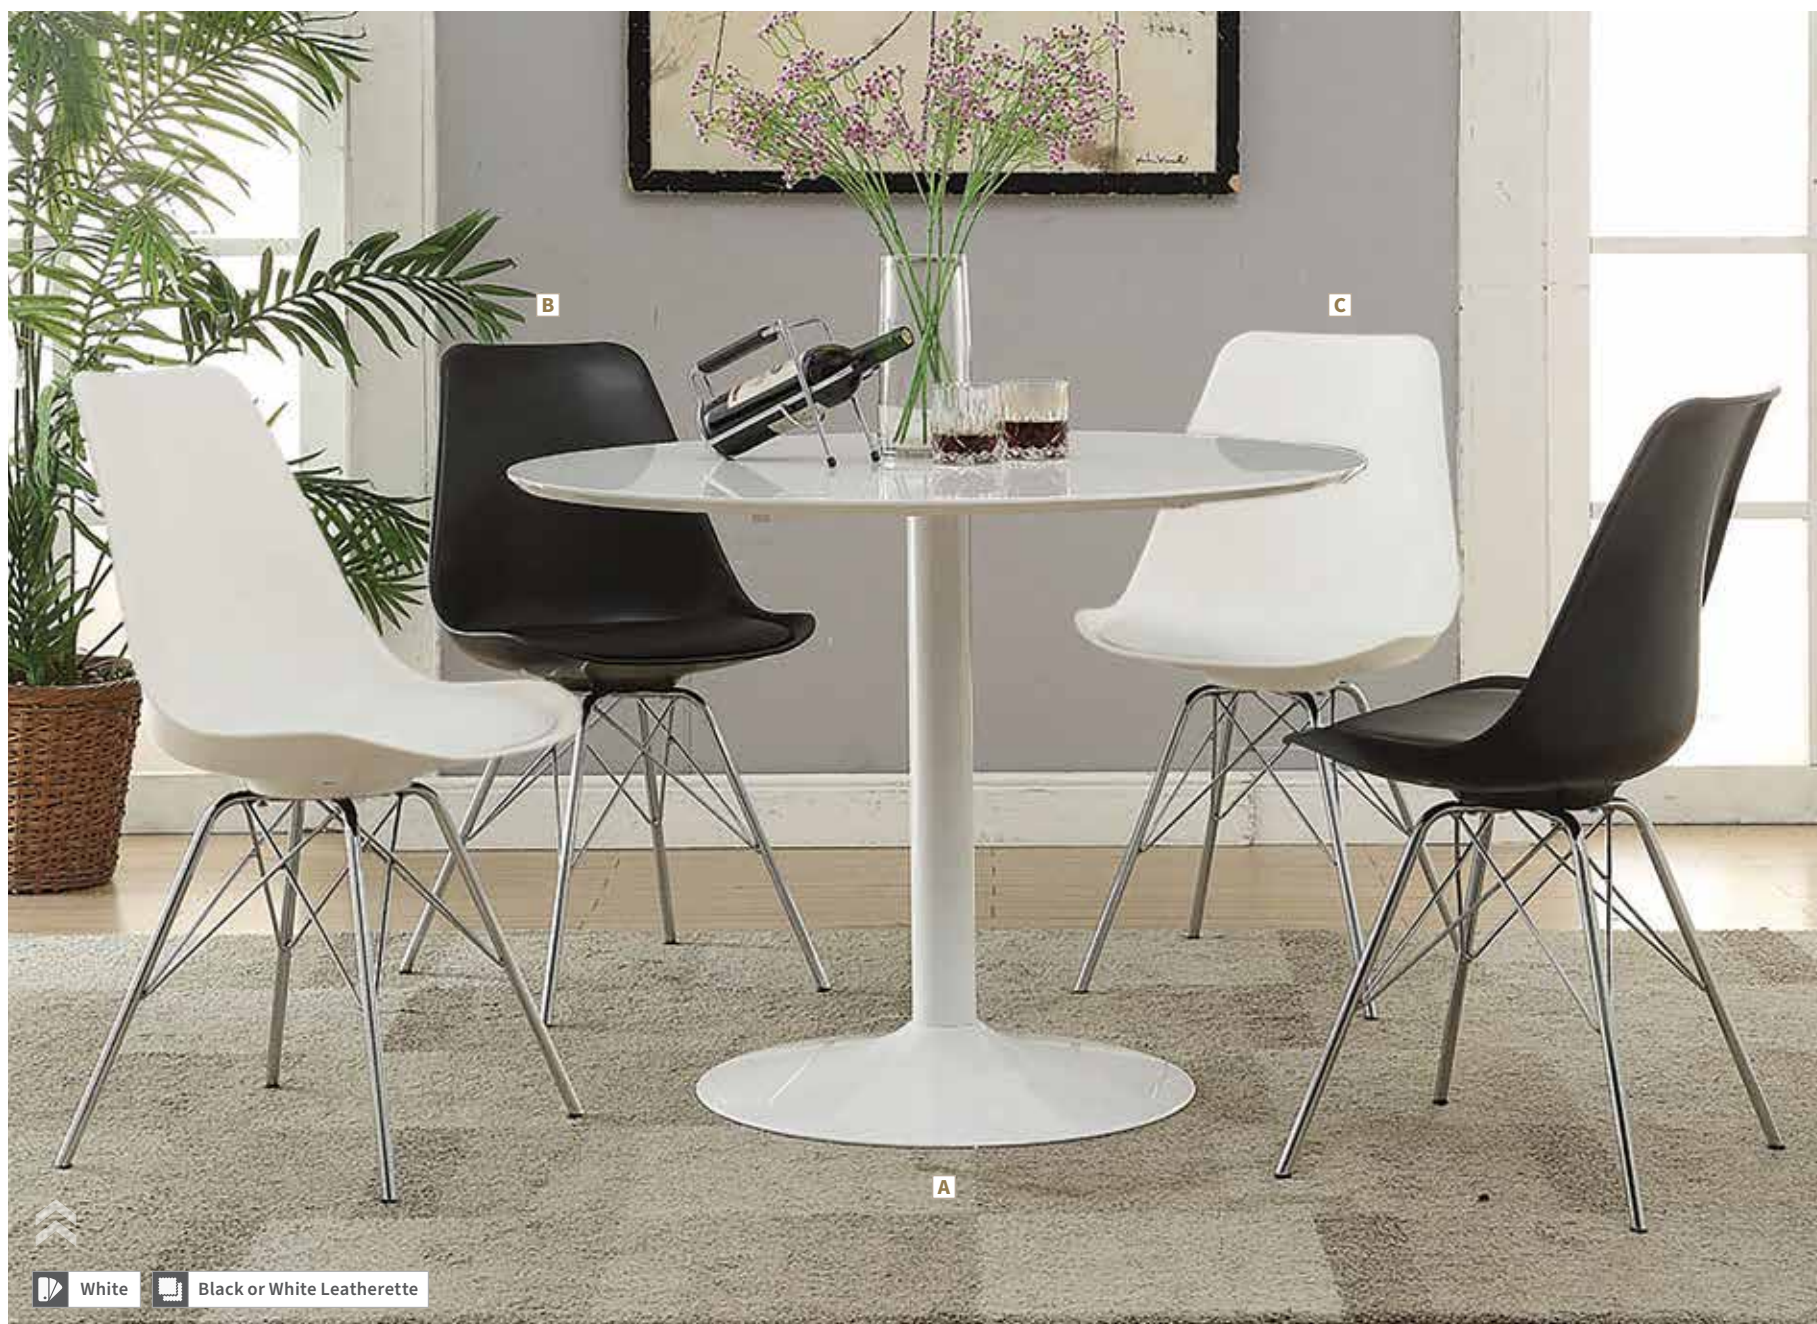

White Black or White Leatherette

LOWRY COLLECTION

Upgrade your dining space with our stunning table that boasts a delightful pedestal-style base! The powder-coated finish over metal ensures its enduring appeal, while the classic, yet chic design adds a touch of elegance to any room.

MATERIALS:

Table: MDF and metal

Chairs: Polypropylene, metal, plywood, foam, and leatherette

A Dining Table 105261

40.00"dia x 29.50"h

B Side Chair 102682

18.25"w x 21.00"d x 33.50"h
Seat 15.50"d x 19.00"h

C Side Chair 102792

18.25"w x 21.00"d x 33.50"h
Seat 15.50"d x 19.00"h

Black

White