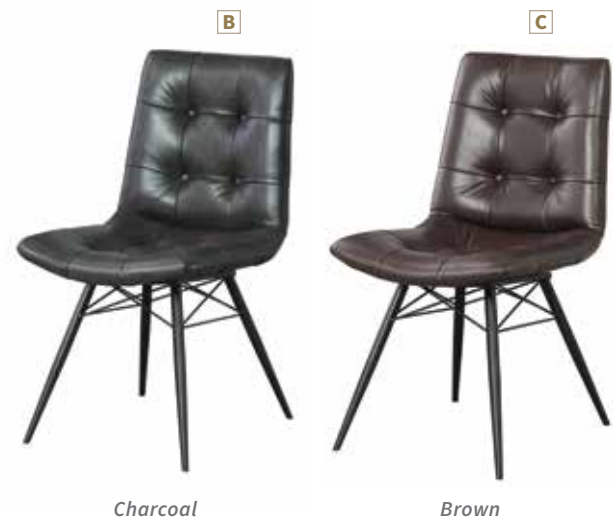

D Bench 110183
70.00" w x 16.00" d x 18.00" h

E Sideboard 110185
69.00" w x 18.00" d x 36.00" h

MATERIALS: Table: Sheesham and iron Chairs: Metal, plywood, and leatherette

Charcoal

Brown

Grey Sheesham / Gunmetal Grey Linen-Like Fabric