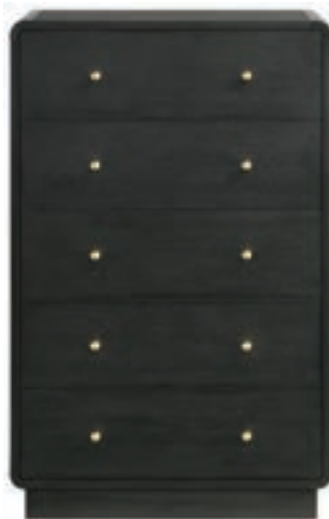

E The Cavelle collection features today's top furniture trends with chic rounded corners, durable melamine, and a black oak grain finish. The bed has a plush charcoal chenille headboard, while case pieces have a sturdy floating base. Brass-finished spherical knobs add the perfect touch.

A NEW Queen Bed 223661Q
63.50"w x 85.00"d x 50.50"h

B NEW Nightstand 223662
21.75"w x 16.75"d x 23.50"h

D NEW Dresser Mirror 223664
37.50"w x 1.00"d x 37.50"h

C NEW Eastern King Bed 223661KE
79.25"w x 85.00"d x 50.50"h

E NEW Dresser 223663
58.50"w x 16.75"d x 34.25"h

E NEW Chest 223665
31.50"w x 16.75"d x 50.75"h

FEATURES: Foundation Required* / Metal Extension Drawer Glides / English Dovetail Front & Back / Brass Hardware Finish

MATERIALS: Solid Asian hardwood, melamine laminate, MDF, particle board, MDF with PU paper, foam, mirror, LVL, and fabric

*For more information about our product standards please see page 528.