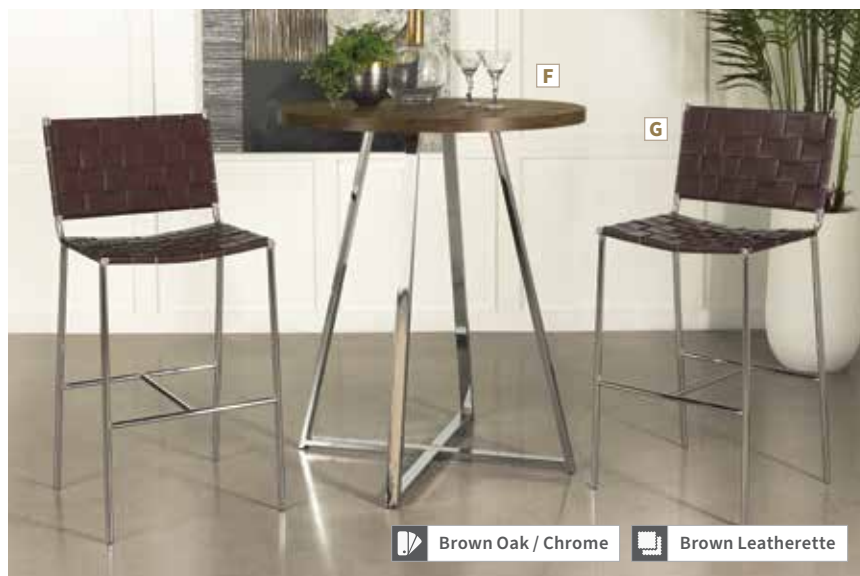

D White Faux Marble / Chrome **E** Grey Leatherette

F Brown Oak / Chrome **G** Brown Leatherette

BURKHART BAR TABLE

A round brown oak veneer table top on a chrome geometric base pairs with modern chairs featuring slim metal frames, brown faux leather accents, and H-shaped footrests. This combination creates a cohesive and stylish look for contemporary dining spaces.

1. **F Bar Table 183516**
   35.25"dia x 42.75"h
2. **G Bar Chair 183584**
   19.00"w x 20.25"d x 41.75"h
   Seat 16.00"d x 29.00"h

MATERIALS: *Table:* Metal, particle board, and paper laminate
Chairs: Iron and leatherette