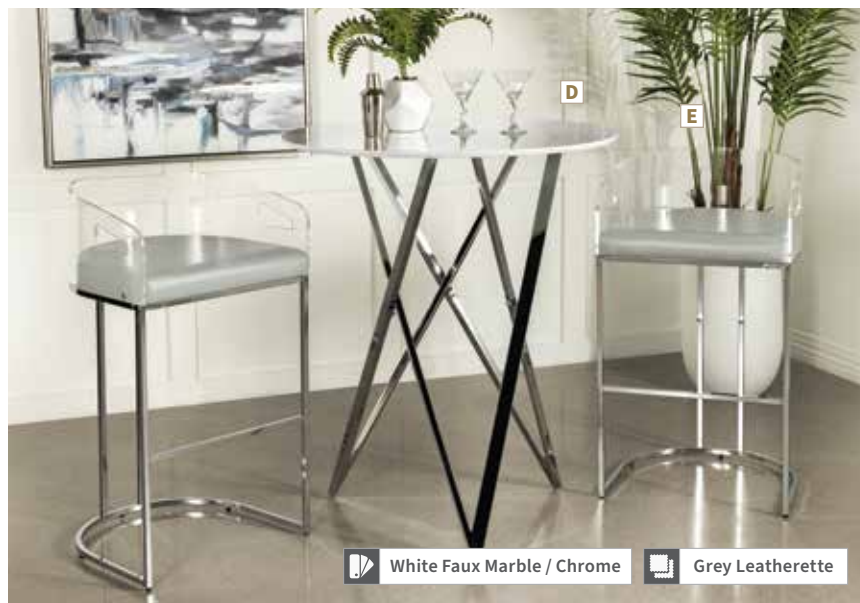

A Dark Oak / Chrome **B** Black or White Leatherette

BEXTER BAR TABLE

Elevate your dining experience with this chic round table featuring a faux white marble top and an origami-inspired metal base with a chrome finish. Pair it with ultra-modern, retro-inspired chairs that have a clear acrylic curved backrest, slim metal legs, and leatherette cushions.

1. **D Bar Table 183526**
   35.25"dia x 42.50"h
2. **E Bar Chair 183406**
   21.50"w x 19.25"d x 38.50"h
   Seat 19.00"d x 31.25"h

MATERIALS: *Table:* Metal, MDF, and paper laminate
Chairs: Metal, acrylic, particle board, foam, and leatherette