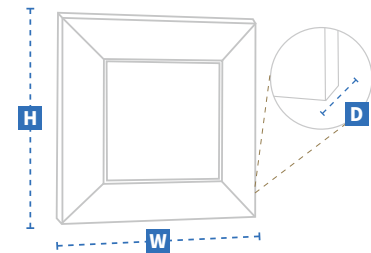

MEASUREMENTS

All measurement units are shown in inches (unless otherwise indicated).

Mirrors

ICON KEY

W Width   **H** Height
D Depth

1 Seat Depth
2 Seat Height
3 Under Desk Clearance