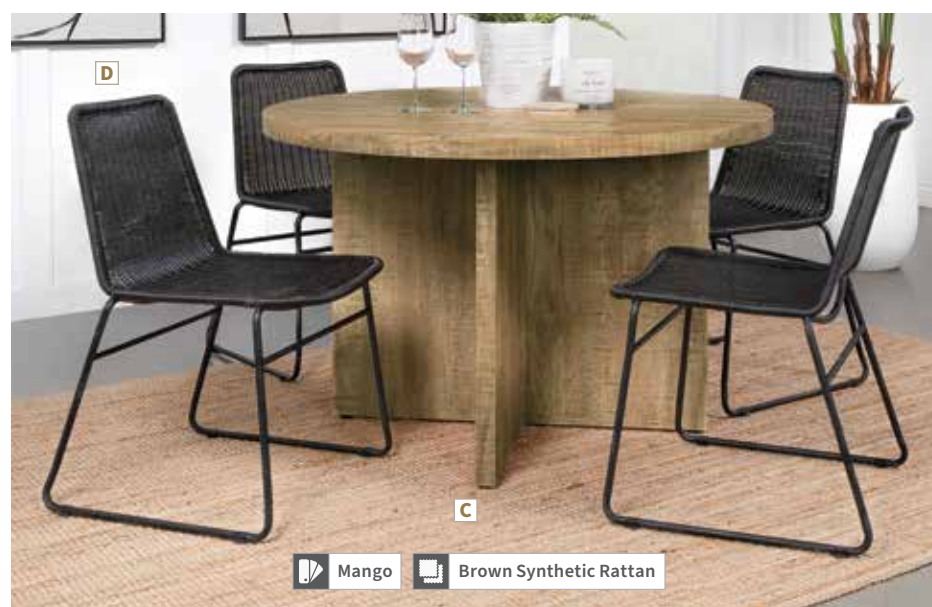

Mango Brown Synthetic Rattan