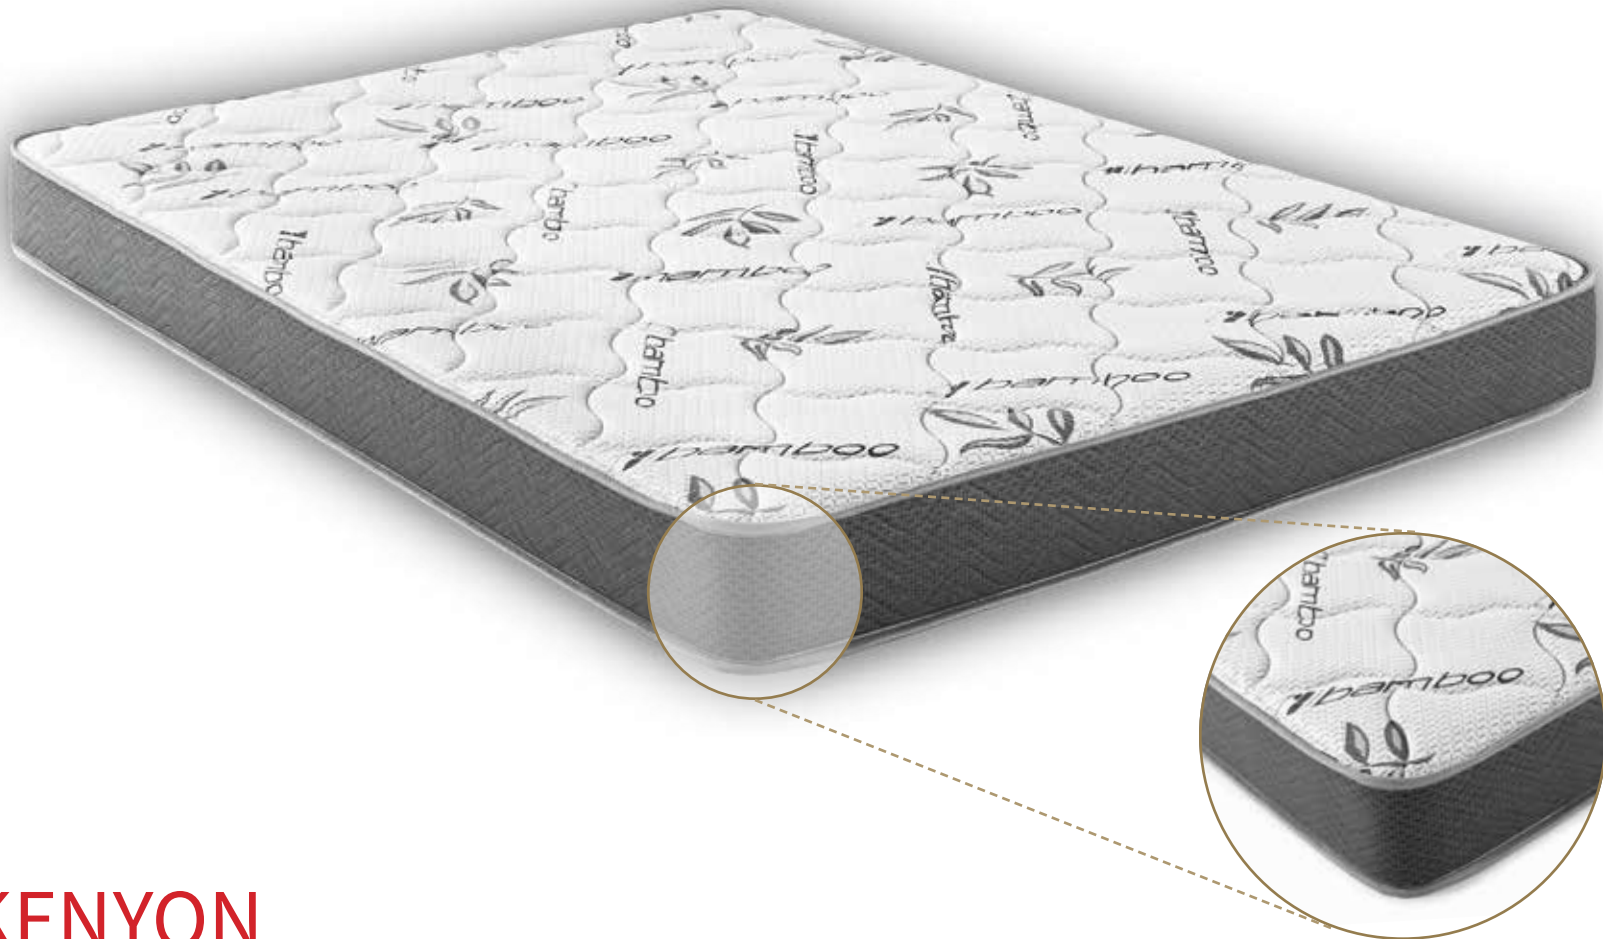

FIRMNESS SCALE »

NEW

KENYON

BAMBOO FOAM MATTRESS

Queen Bamboo Foam Mattress 350361Q
59.00" w x 80.00" d x 7.00" h

Full Bamboo Foam Mattress 350361F
53.00" w x 74.00" d x 7.00" h

Twin XL Bamboo Foam Mattress 350361TL
37.00" w x 80.00" d x 7.00" h

Twin Bamboo Foam Mattress 350361T
37.00" w x 74.00" d x 7.00" h

7.0"
HEIGHT

Recommended for daybeds, bunk beds, and teen beds!

360 Degree Stretch Bamboo Cover

Delivers a soft hypoallergenic, breathable, cooler sleep surface by naturally wicking away moisture

Comfort Quilt Foam

Cushioning quilted right into the cover for immediate comfort and pressure relief

High Density Foam Core

Provides durable long-lasting high-density support

COASTER SLEEP

MOST IDEAL FOR