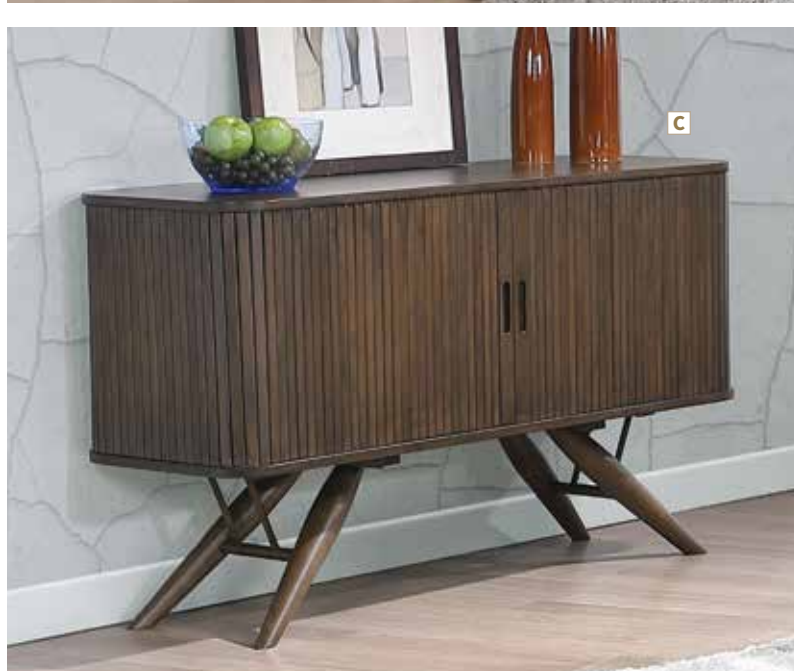

Tambour doors with finger-tip pulls

WES COLLECTION

Elevate your modern dining room with our retro-inspired dining table set. The spacious rectangular table top features fluted apron details and a bullnose edge, complemented by flared legs and a side brace for a dramatic vintage expression in a dark walnut finish. Matching side chairs with elegantly contoured backrests and padded cushions upholstered in soft grey fabric complete the set.

A Dining Table 115271
80.00" w x 41.75" d x 30.00" h

B Side Chair 115272
19.00" w x 23.50" d x 38.50" h
Seat 16.50" d x 19.50" h

C Sideboard 115275
53.25" w x 17.75" d x 32.00" h

MATERIALS: *Table & Sideboard:* Asian hardwood, walnut veneer, and MDF
Chairs: Asian hardwood, foam, and fabric