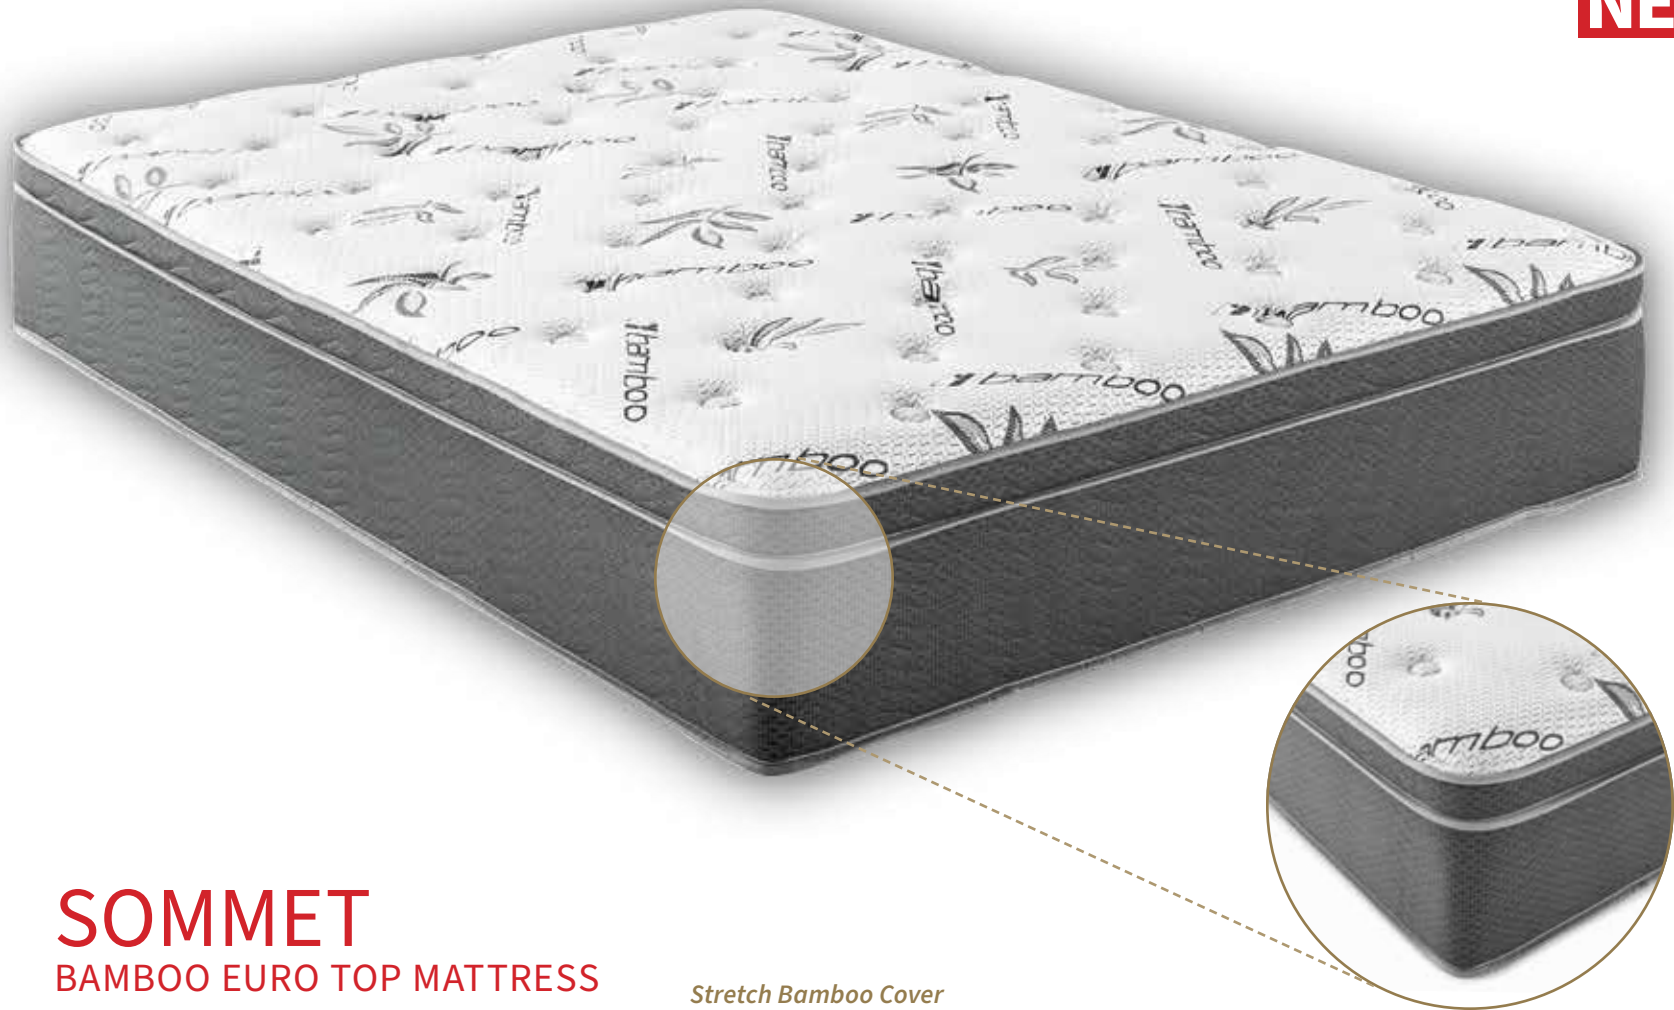

TRU Contour Open Coil

Brings a firm supportive feeling to your body as you sleep and recover

11.0"
HEIGHT

COASTER SLEEP

MOST IDEAL FOR »

FIRMNESS SCALE »

NEW

SOMMET BAMBOO EURO TOP MATTRESS