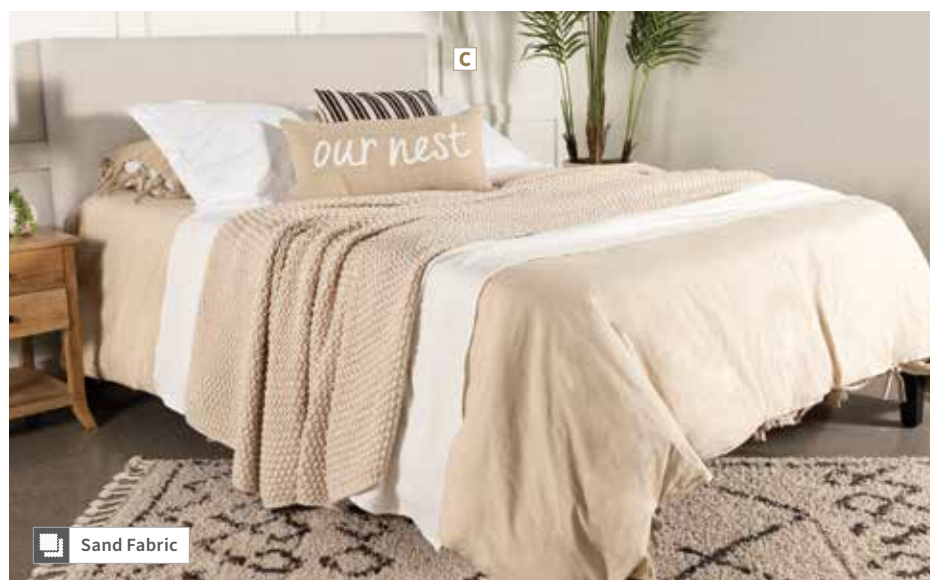

IZZY UPHOLSTERED HEADBOARD

A Queen/Full Headboard 315985QF

65.25"w x 5.25"d x 46.50"h

Eastern King/Cal King Headboard 315985K

81.00"w x 5.25"d x 46.50"h

Twin Headboard 315985T

44.00"w x 5.25"d x 46.50"h

A

KOSMO UPHOLSTERED HEADBOARD

B Queen/Full Headboard 315993QF

64.50"w x 5.25"d x 45.50"h

Eastern King/Cal King Headboard 315993K

80.00"w x 5.25"d x 45.50"h

Twin Headboard 315993T

43.00"w x 5.25"d x 45.50"h

B

PIRRO UPHOLSTERED HEADBOARD

C Queen/Full Headboard 315980QF

64.25"w x 5.25"d x 45.50"h

Eastern King/Cal King Headboard 315980K

80.00"w x 5.25"d x 45.50"h

Twin Headboard 315980T

43.00"w x 5.25"d x 45.50"h

C

Elevate your bedroom with these modern and artistic headboards featuring clean lines and textured sand colored fabric. Choose from three designs to match your style and décor. Constructed from durable pine wood, these headboards are both stylish and versatile, making each a perfect addition to any bedroom.

FEATURES: Bed Frame Required: 9601QK or 9601TF*

MATERIALS: Pine, plywood, foam, and fabric

*For more information about our product standards please see page 528.