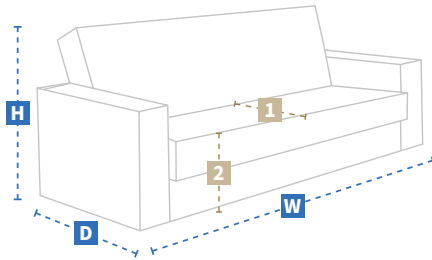

MEASUREMENTS

All measurement units are shown in inches (unless otherwise indicated).

Sofas • Loveseats • Futons