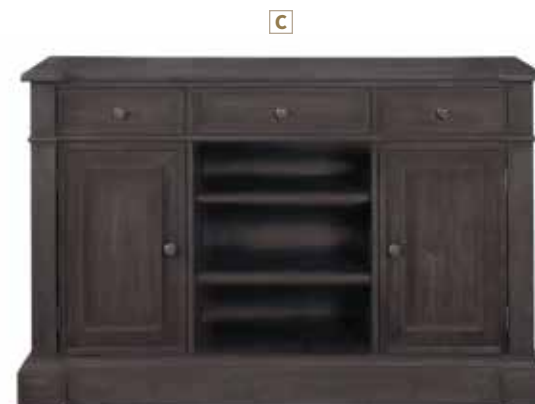

Formal Elegance with a Casual Flavor

PHELPS

COLLECTION

Distressed Noir Grey Velvet

Bring elegance to your dining room with this striking European traditional dining table in a distressed noir finish, complemented by glamorous chairs in luscious grey velvet. The curvaceous double pedestals offer a substantial base, and the table comes with two 14" leaf extensions for up to 10 seats. The matching server provides additional storage with adjustable display shelves, while the retro-style chairs feature graceful curves on the back legs, tapered front legs, and a dark charcoal finish for added charm.

FEATURES: Two 14" Table Extension Leaves / English Dovetails Front & Back with Metal Extensions Drawer Glides / Dark Gunmetal Finished Hardware

MATERIALS: *Table:* Asian hardwood, acacia veneer, and MDF *Chairs:* Wood, foam, and fabric

- **A Dining Table 121231**
  94.75 - 122.75"w x 42.00"d x 30.00"h
- **B Side Chair 121714**
  23.50"w x 24.75"d x 37.75"h
  Seat 18.25"d x 20.00"h
- **C Sideboard 121235**
  58.00"w x 18.25"d x 38.50"h