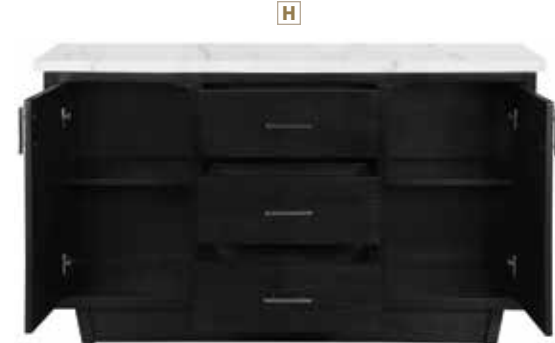

OSBORNE COLLECTION

Create the perfect dining experience with this modern rustic dining table set, featuring a spacious rectangular white marble top for six people, paired with an open and airy trestle base in a striking rustic espresso color combination, complemented by a matching sideboard with ample storage space. Complete the set with plush side and arm chairs offering luxurious comfort and style with rolled backs, button-tufted upholstery, and bold nailhead trim.

A Dining Table 115511
72.00"w x 38.00"d x 30.25"h

B Side Chair 115182
19.50"w x 28.00"d x 41.50"h
Seat 18.00"d x 19.50"h

C Arm Chair 115183
26.75"w x 28.25"d x 41.50"h
Seat 17.50"d x 19.50"h

D Side Chair 115172
19.50"w x 28.00"d x 41.50"h
Seat 18.00"d x 19.50"h

E Arm Chair 115173
26.75"w x 28.25"d x 41.50"h
Seat 17.50"d x 19.50"h

F Side Chair 115162
19.50"w x 28.00"d x 41.50"h
Seat 18.00"d x 19.50"h

G Arm Chair 115163
26.75"w x 28.25"d x 41.50"h
Seat 17.50"d x 19.50"h

H Sideboard 115515
58.00"w x 18.00"d x 34.00"h

FEATURES: Matte Gunmetal or Copper Nailhead Trim Accents / Nickel Hardware Finish

MATERIALS: *Table:* Marble, MDF, and oak veneer *Chairs:* Asian hardwood, foam, and fabric
Sideboard: Poplar, oak veneer, marble, and MDF

H