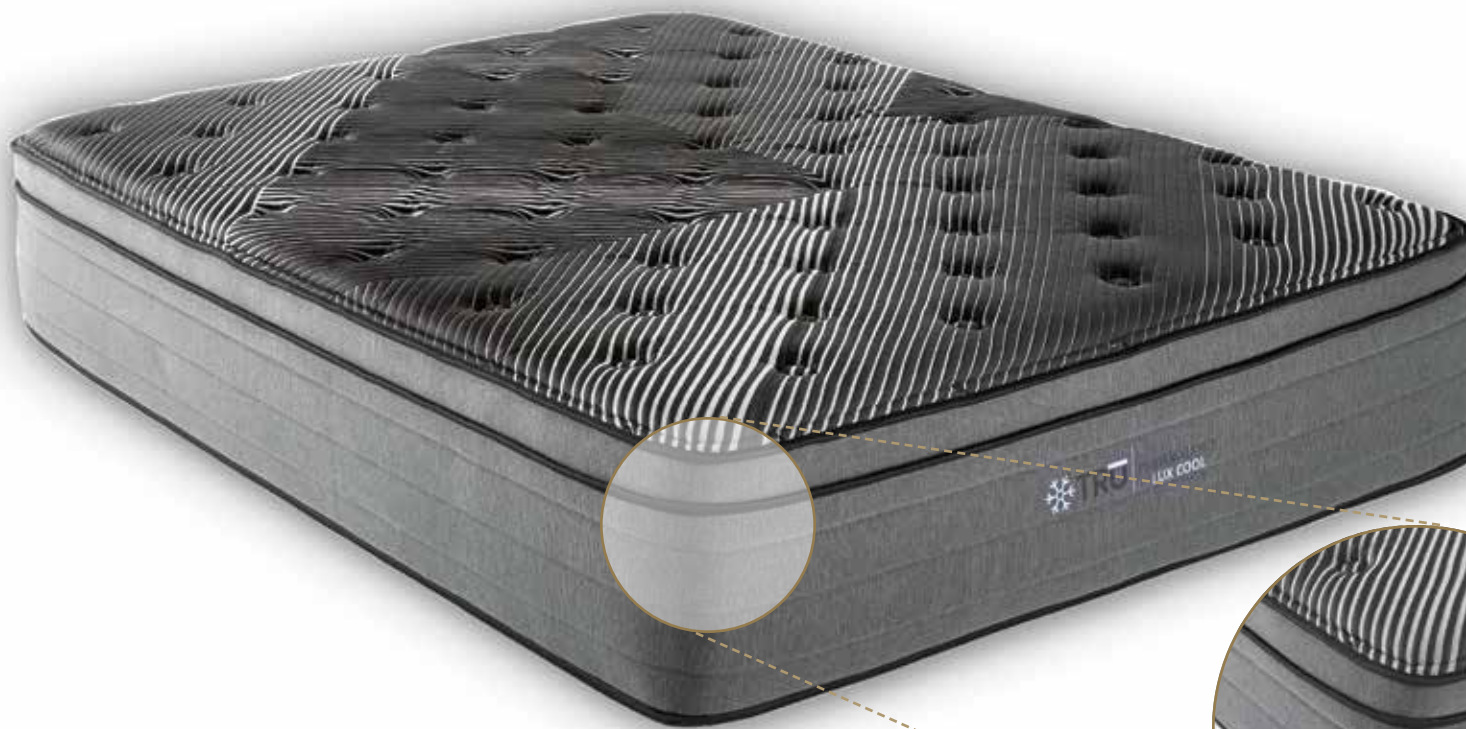

FIRMNESS SCALE »

NEW

MONTLAKE ICE EURO TOP MATTRESS

Queen Ice Euro Top Mattress 350412Q
59.00" w x 80.00" d x 15.00" h

Eastern King Ice Euro Top Mattress 350412KE
75.00" w x 80.00" d x 15.00" h

Cal King Ice Euro Top Mattress 350412KW
71.00" w x 84.00" d x 15.00" h

Full Ice Euro Top Mattress 350412F
53.00" w x 74.00" d x 15.00" h

Twin Ice Euro Top Mattress 350412T
37.00" w x 74.00" d x 15.00" h

Black Ice Cover

Get a cooler sleep experience with a breathable cover that wicks away moisture. This 6-way stretch fabric allows you to experience the full benefits of the elate visco underneath

1" Elate Visco

Infused with copper, gel, silver, and graphite to promote airflow, pressure relief and better health. This foam contours to your body and provides better pressure relief

HD Firm Comfort Foam

Helping to create even support across the body, this layer aides in proper spinal alignment

Perimeter Edge Wrapped Coils

Individually-wrapped coils help reduce noise and isolate body movement by your sleep partner allowing you to stay asleep longer

15.0"
HEIGHT

MOST IDEAL FOR »

COASTER SLEEP