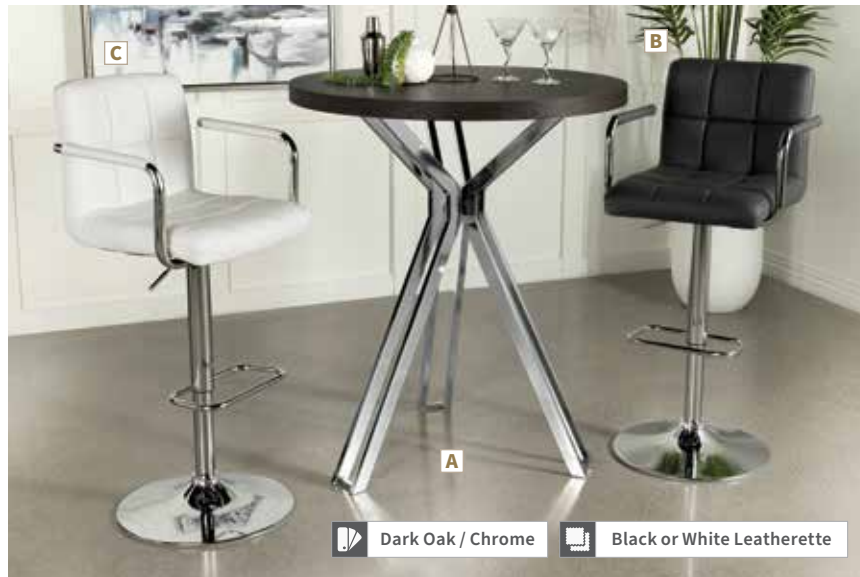

EDGERTON BAR TABLE

Gather around this rustic-contemporary bar table with a masculine feel. Its round, dark oak top is complemented by an edgy polished chrome hourglass pedestal base. Pair with your favorite bar chair for a complete look. The mixed motif of this mid-century modern and contemporary bar chair is heightened by its adjustable height and color options of white or black.

1. **A Bar Table 183131**
   35.25"dia x 43.00"h
2. **B Bar Chair 121095**
   20.50"w x 20.00"d x 36.50 - 42.50"h
   Seat 16.00"d x 25.00 - 31.00"h
3. **C Bar Chair 121097**
   20.50"w x 20.00"d x 36.50 - 42.50"h
   Seat 16.00"d x 25.00" - 31.00"h

FEATURES: *Bar Stools:* Hydraulic Adjustable Height Bar Stool
MATERIALS: *Table:* Metal, particle board, and paper laminate
Chairs: Metal, plywood, foam, and leatherette