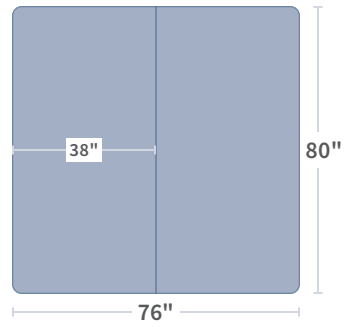

ADJUSTABLE BASE

GUIDE

Compatible with most bed frames. Be sure to check dimensions to ensure the perfect fit.

* Estimated Sizes

SPLIT KING

COASTER ADJUSTABLE BASES ARE SUITABLE FOR COASTER SLEEP MATTRESSES AND SIMILAR MATTRESS TYPES