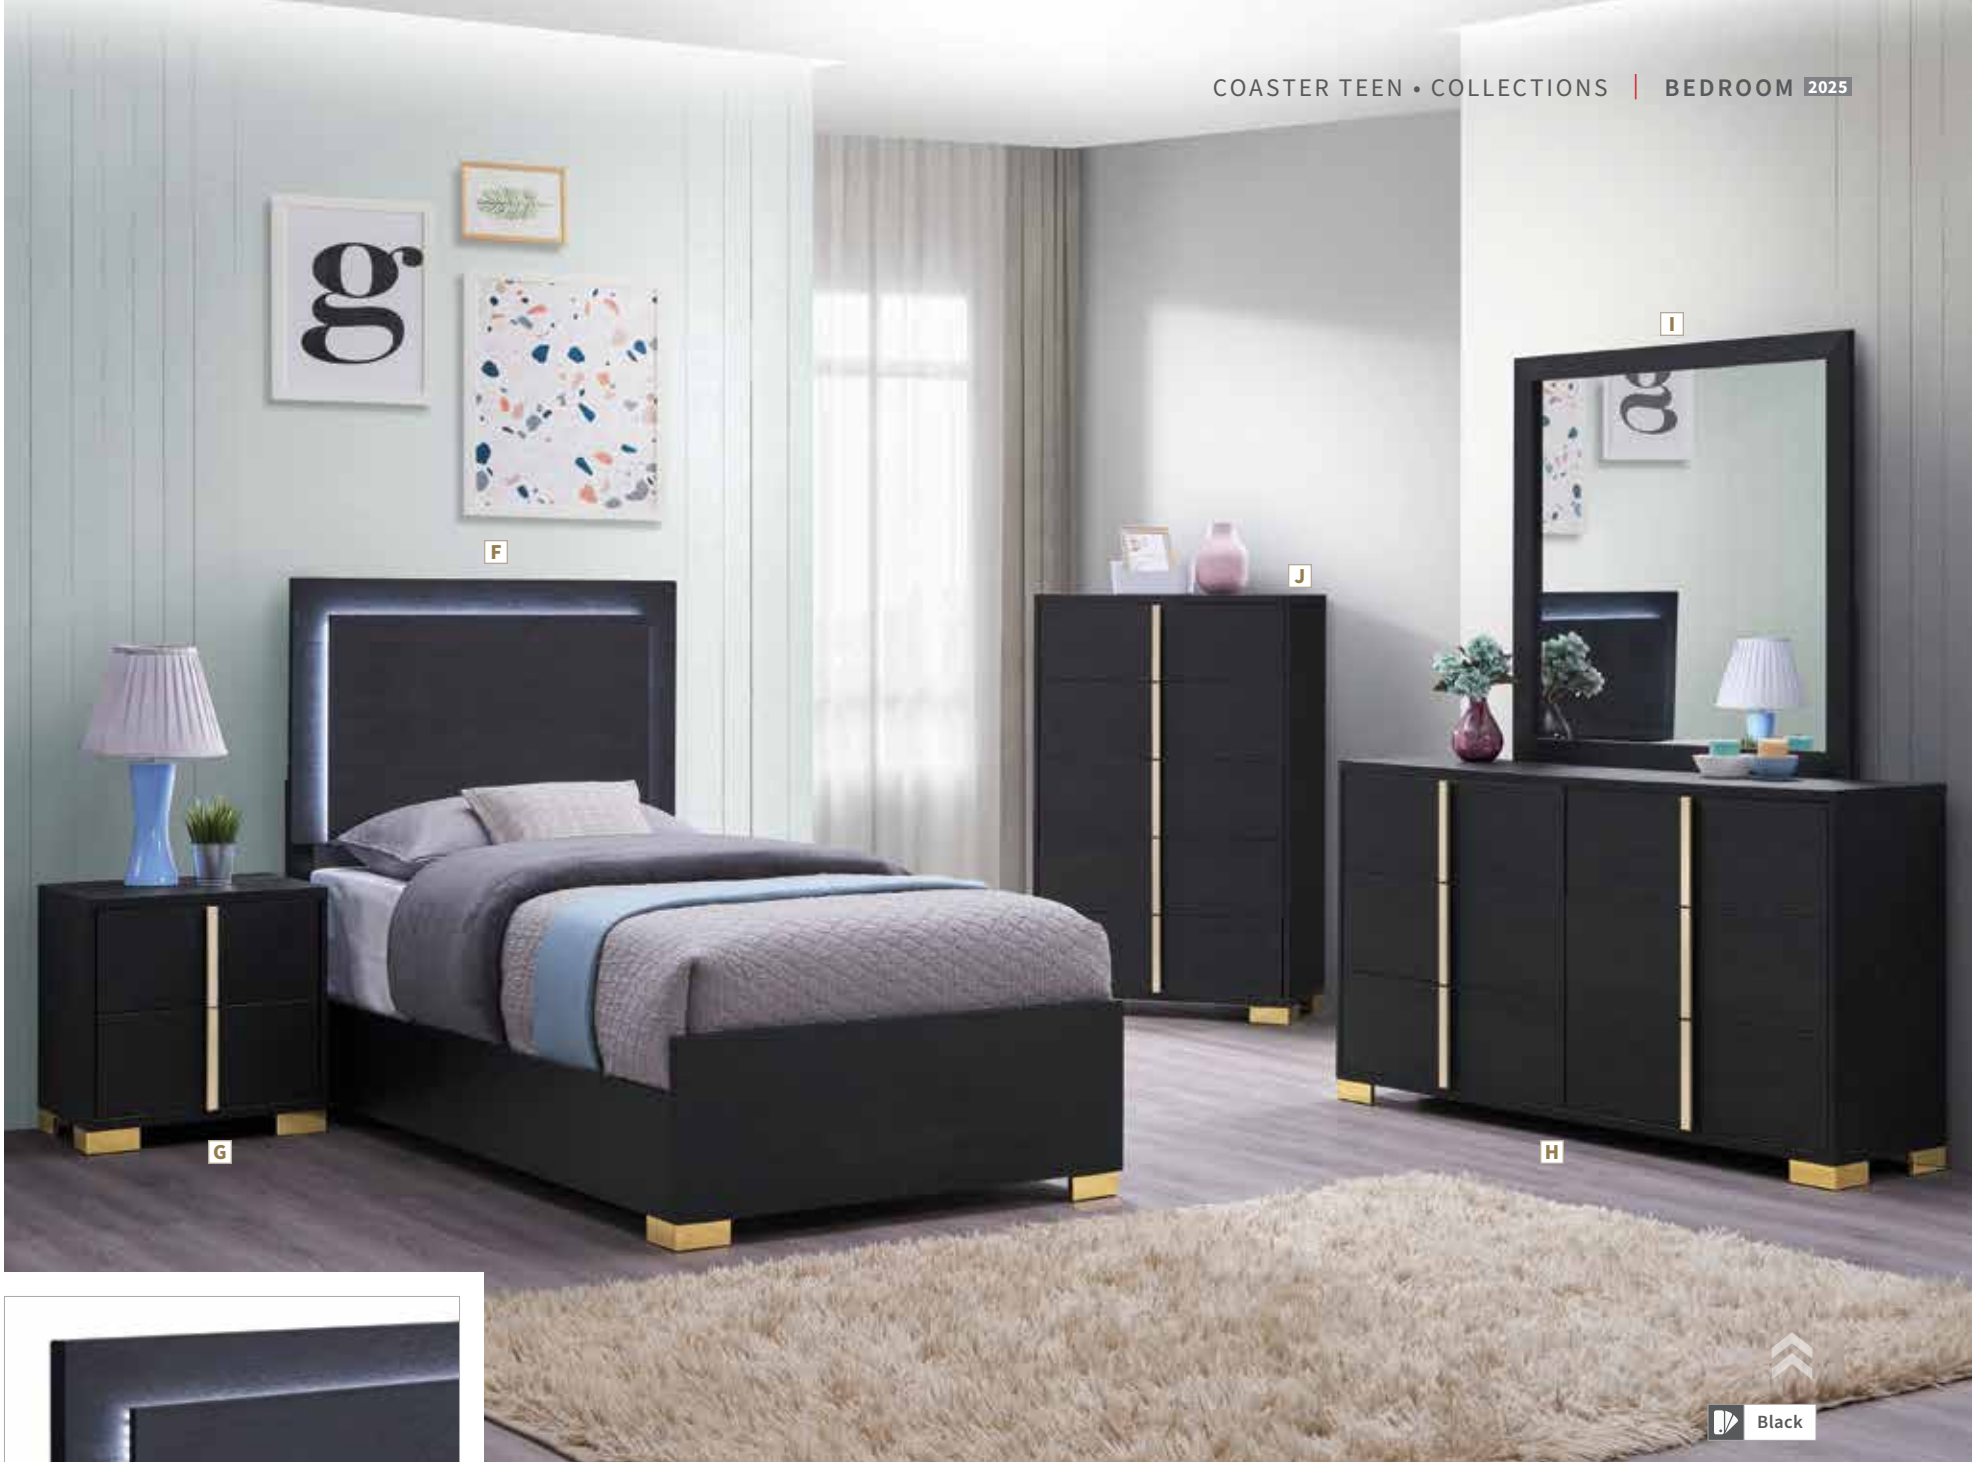

Black

Pull handles and feet have different gold metal finish colors

Built-in LED Lighting on the headboard

A Twin Bed 222931T
41.25"w x 79.25"d x 50.50"h
Full Bed 222931F
56.00"w x 79.25"d x 50.50"h

B Nightstand 222932
21.75"w x 16.25"d x 22.25"h
C Dresser 222933
58.50"w x 16.25"d x 33.00"h

D Dresser Mirror 222934
39.50"w x 1.00"d x 39.50"h
E Chest 222935
31.50"w x 16.25"d x 49.50"h

F Twin Bed 222831T
41.25"w x 79.25"d x 50.50"h
Full Bed 222831F
56.00"w x 79.25"d x 50.50"h

G Nightstand 222832
21.75"w x 16.25"d x 22.25"h
H Dresser 222833
58.50"w x 16.25"d x 33.00"h

I Dresser Mirror 222834
39.50"w x 1.00"d x 39.50"h
J Chest 222835
31.50"w x 16.25"d x 49.50"h