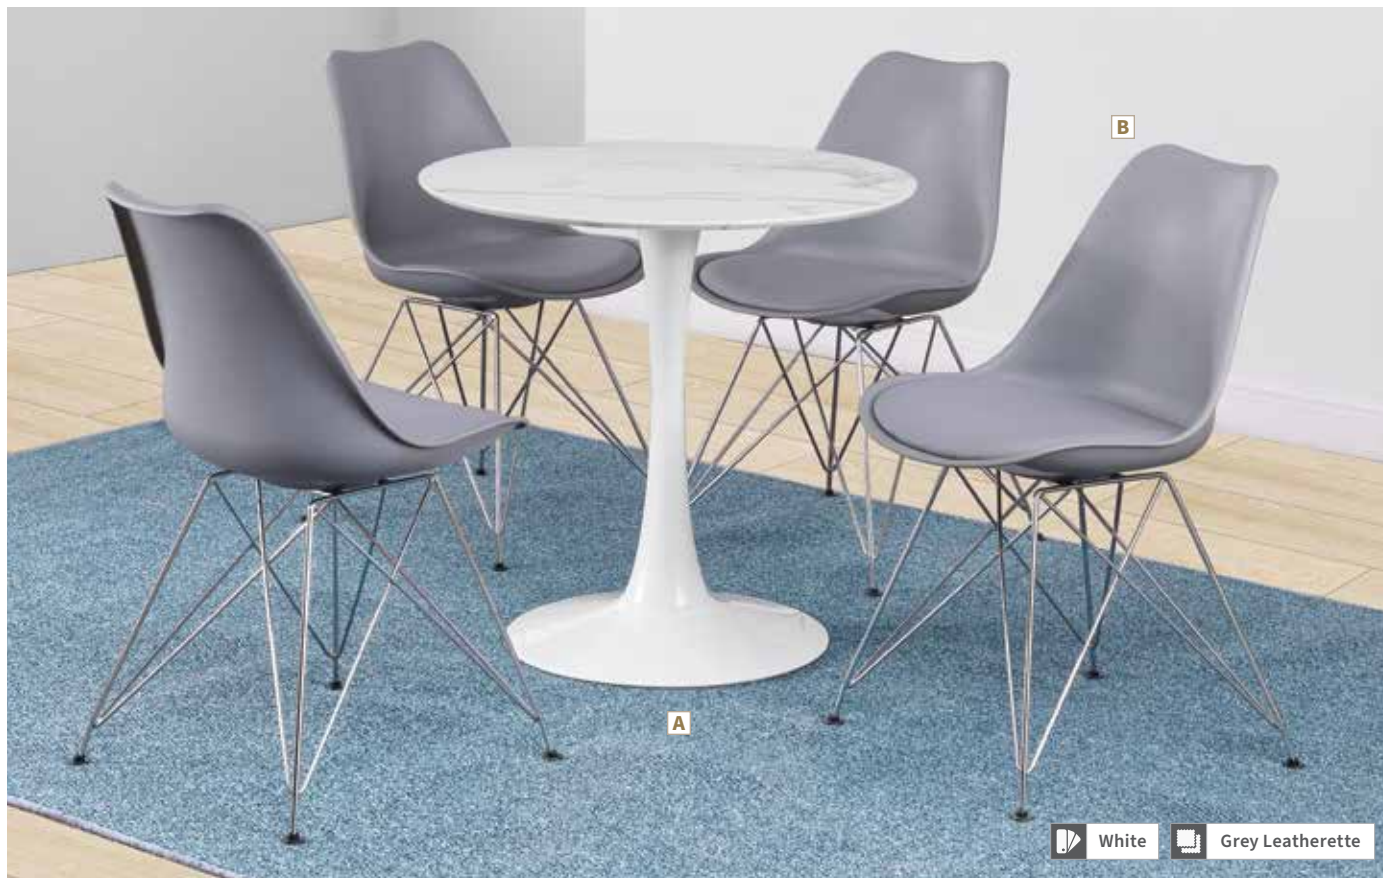

ARKELL COLLECTION

With its retro vibe, our pedestal-style dining tables are offered with a faux white marble top and metal bases with size and height options.

A Dining Table 193041

30.00"dia x 29.75"h

B Side Chair 110262

19.00"w x 21.25"d x 33.25"h
Seat 16.50"d x 19.00"h

MATERIALS: *Table:* MDF, metal, and faux marble laminate

Chairs: Polypropylene, metal, foam, and leatherette