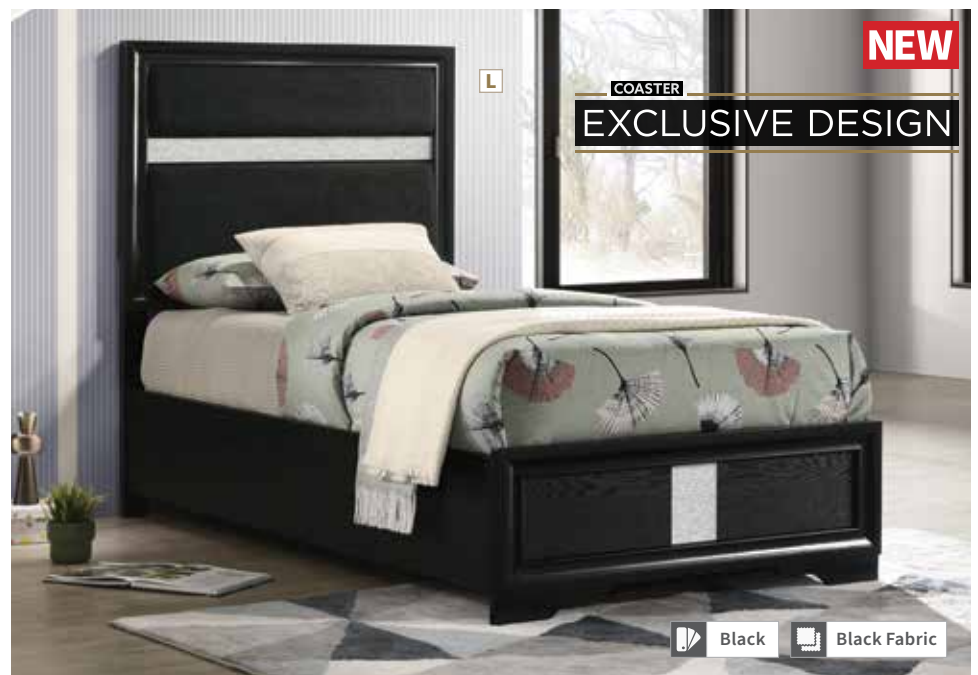

New Matching Upholstered Beds!

- L NEW Twin Bed** 206360T
42.25"w x 78.00"d x 55.25"h
- NEW Full Bed** 206360F
57.25"w x 78.00"d x 55.25"h

COASTER TEEN

F

NEW

COASTER
EXCLUSIVE DESIGN

White White Fabric

L