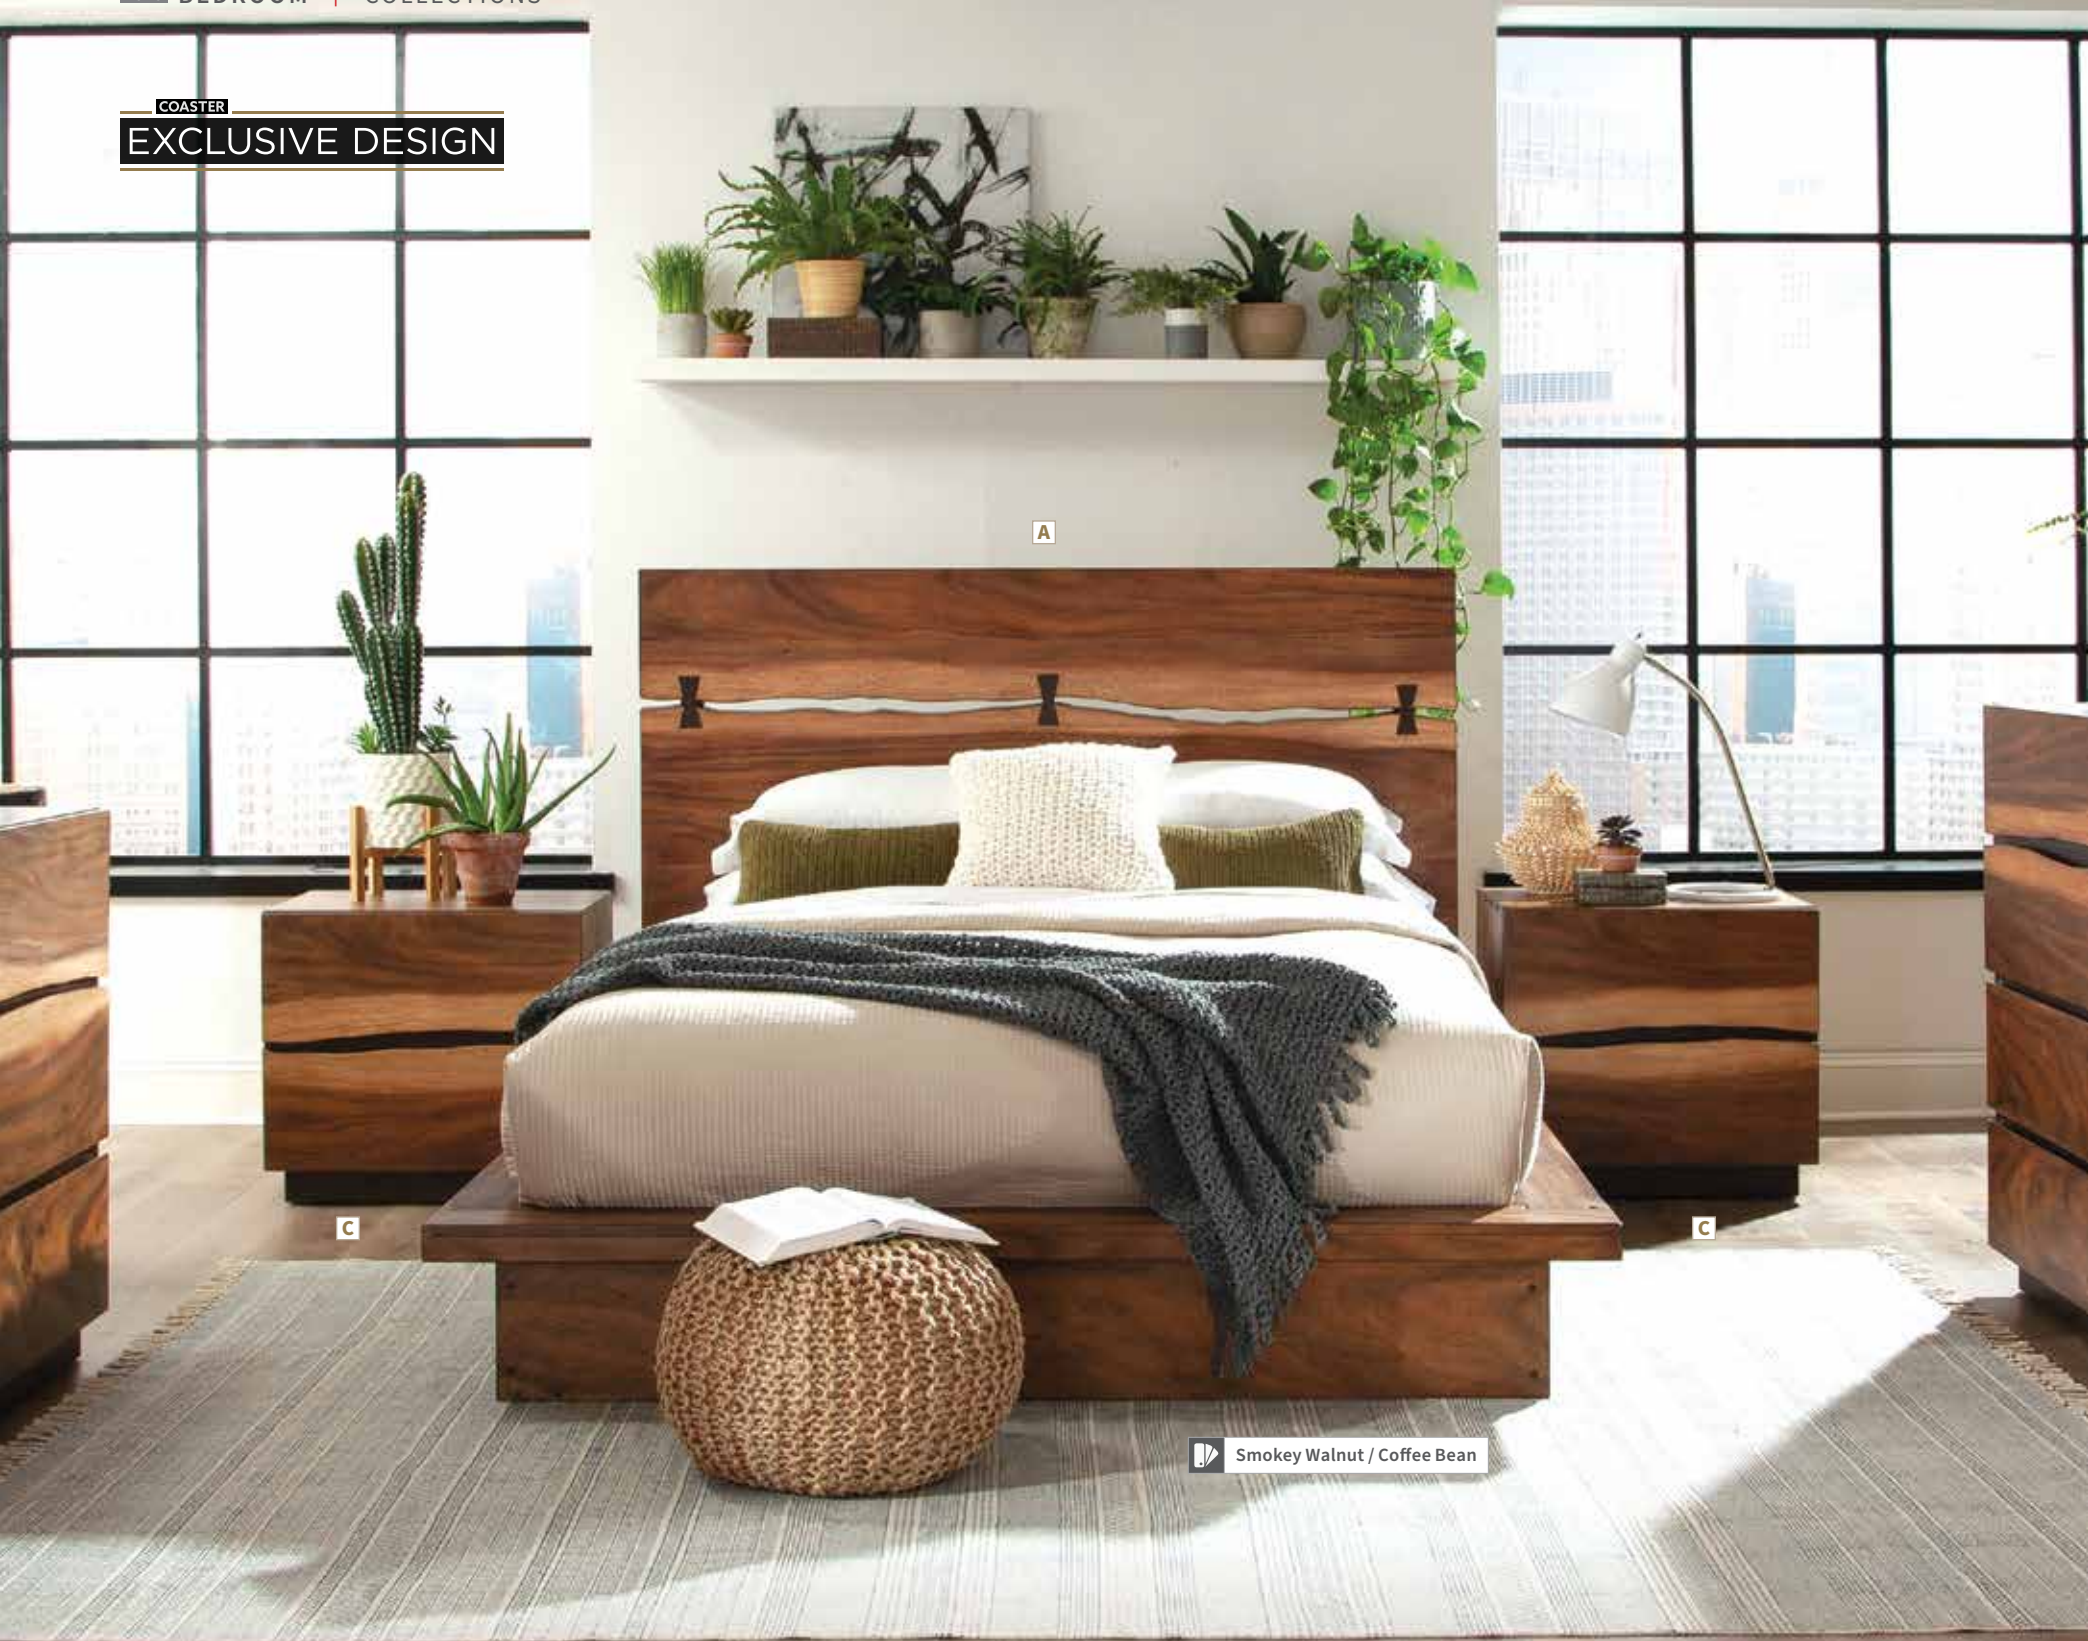

*For more information about our product standards please see page 528.

COASTER
EXCLUSIVE DESIGN

 Smokey Walnut / Coffee Bean

Rooted in
Beautiful Craftsmanship **WINSLOW**  COLLECTION

Introduce modern flair to your bedroom with this Coaster exclusive. This collection offers a jagged edge headboard with black bow-shaped brackets and a smoky walnut finish. Select from platform beds with or without storage. The matching case pieces feature ample storage and attractive asymmetrical wood patterns with natural accents. Additionally, the full-length floor mirror has a wooden frame with metal brackets for functionality and fashion.