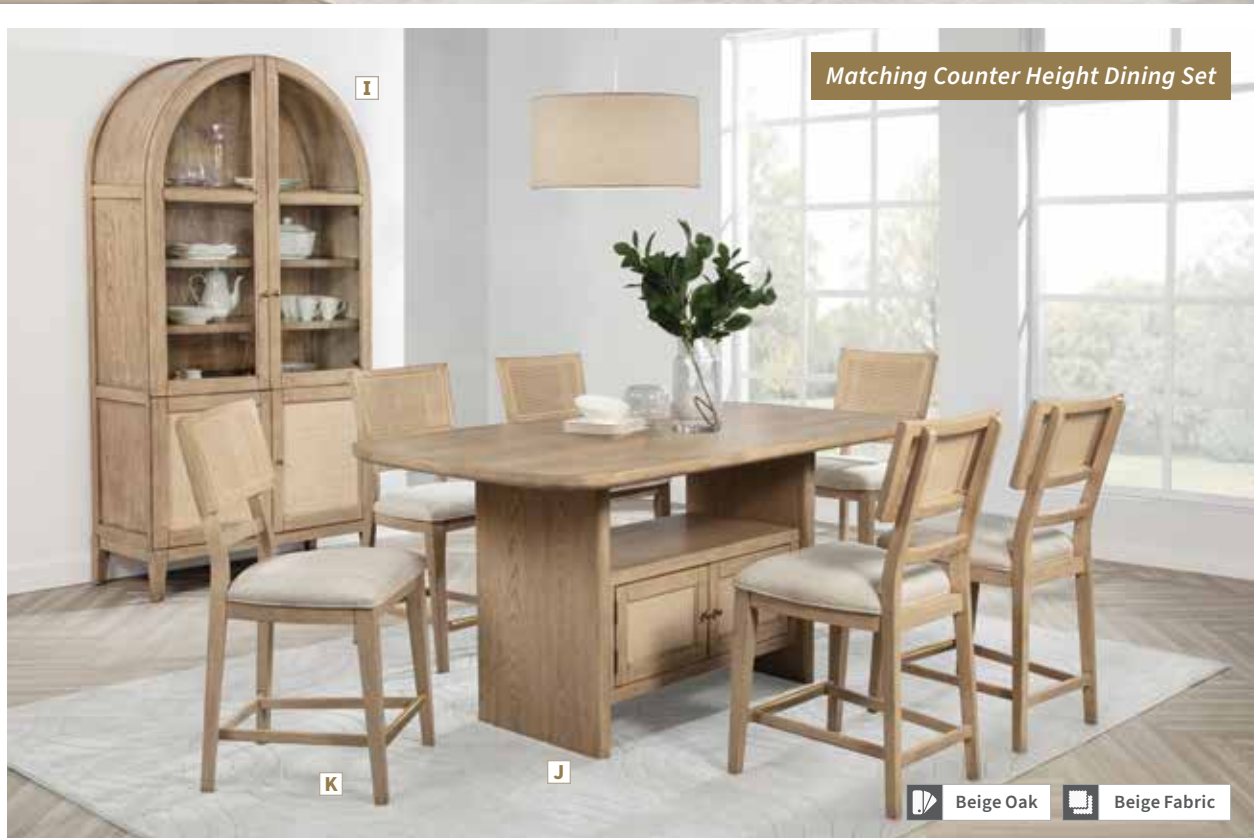

Matching Counter Height Dining Set

Beige Oak Beige Fabric

COASTER
EXCLUSIVE DESIGN

- **F NEW Dining Table** 109381
  92.00-110.00"w x 42.00"d x 30.00"h
- **G NEW Side Chair** 109382
  20.50"w x 22.25"d x 35.00"h
  Seat 19.75"d x 19.00"h
- **H NEW Sideboard** 109385
  66.00"w x 18.00"d x 34.00"h
- **I NEW Vitrine Cabinet** 109386
  42.00"w x 18.25"d x 82.00"h
- **J NEW Counter Height Table** 109388
  72.00"w x 42.00"d x 36.00"h
- **K NEW Counter Height Chair** 109389
  19.50"w x 22.25"d x 42.00"h
  Seat 19.75"d x 25.00"h

FEATURES: 18" Table Extension Leaf in Dining Table / English Dovetail Front & Back / Brushed Gold Hardware Finish

MATERIALS: *Table & Sideboard:* Solid poplar, white oak veneer, MDF, resin cane, 11mm thick plywood drawer boxes
Chairs: Solid Asian hardwood, webbing, resin cane, foam, and fabric