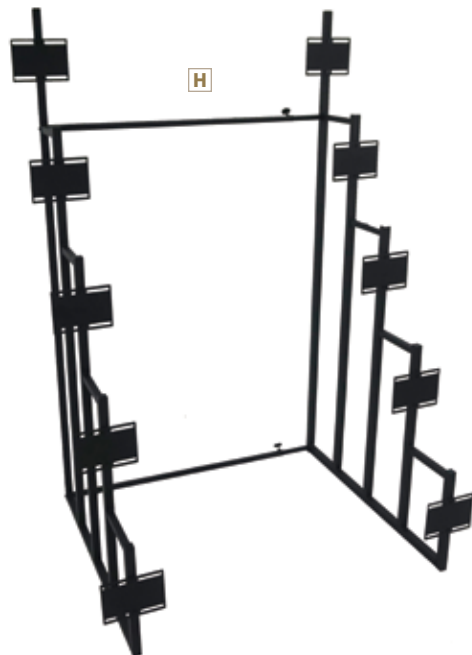

F

G

H

HEADBOARD RACK

- This free-standing rack can accommodate various headboard sizes with its adjustable width and can hold up to five headboards

H Headboard Rack 301301
37.00 - 60.00"w x 33.75"d x 65.75"h