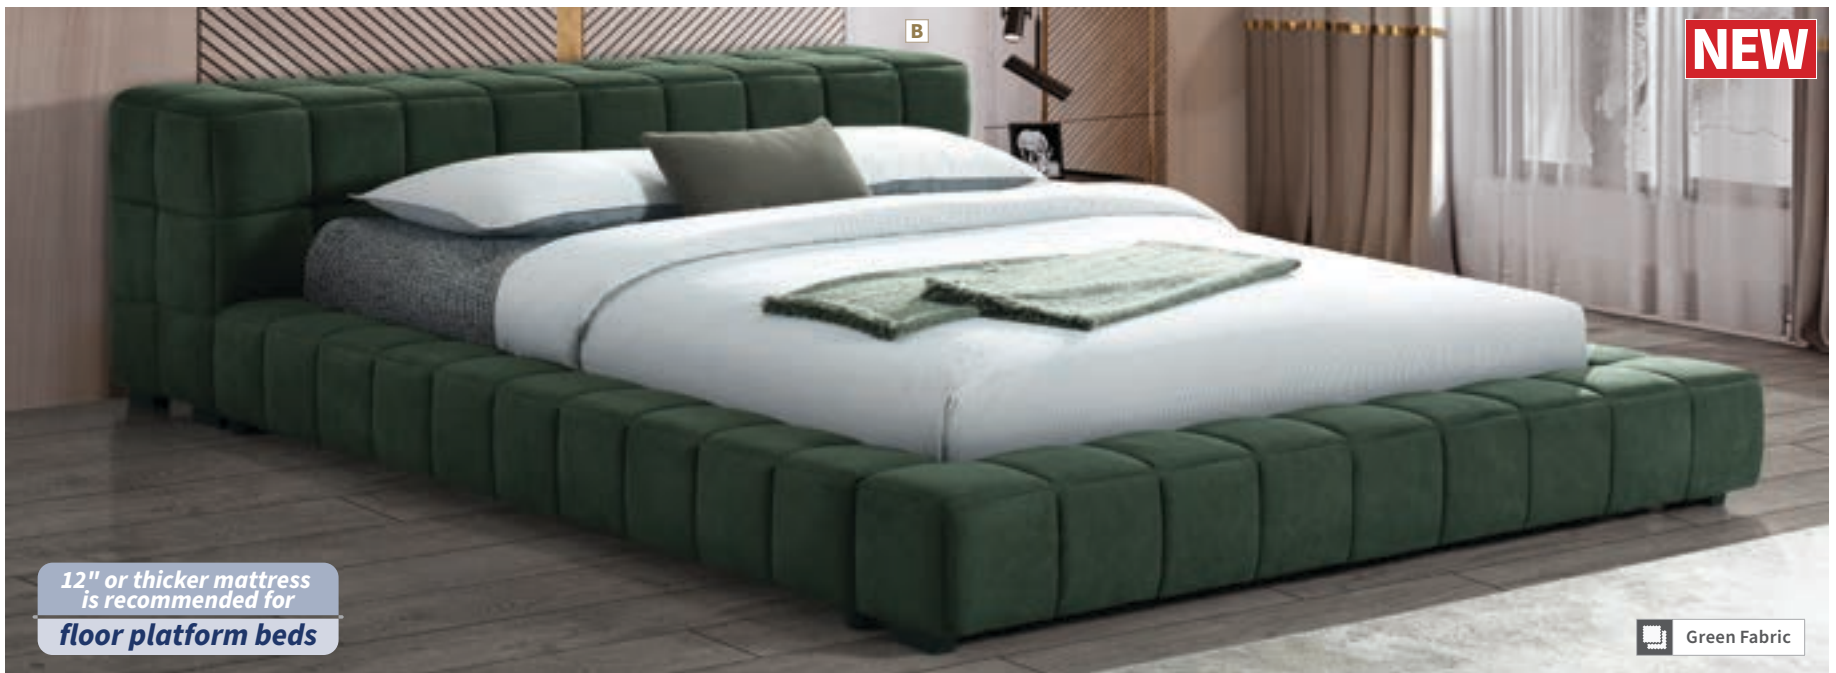

NEW Eastern King Bed 315981KE

98.75"w x 101.50"d x 37.50"h

NEW California King Bed 315981KW

94.00"w x 104.75"d x 37.50"h

NEW

Light Taupe Fabric

NEW

Green Fabric