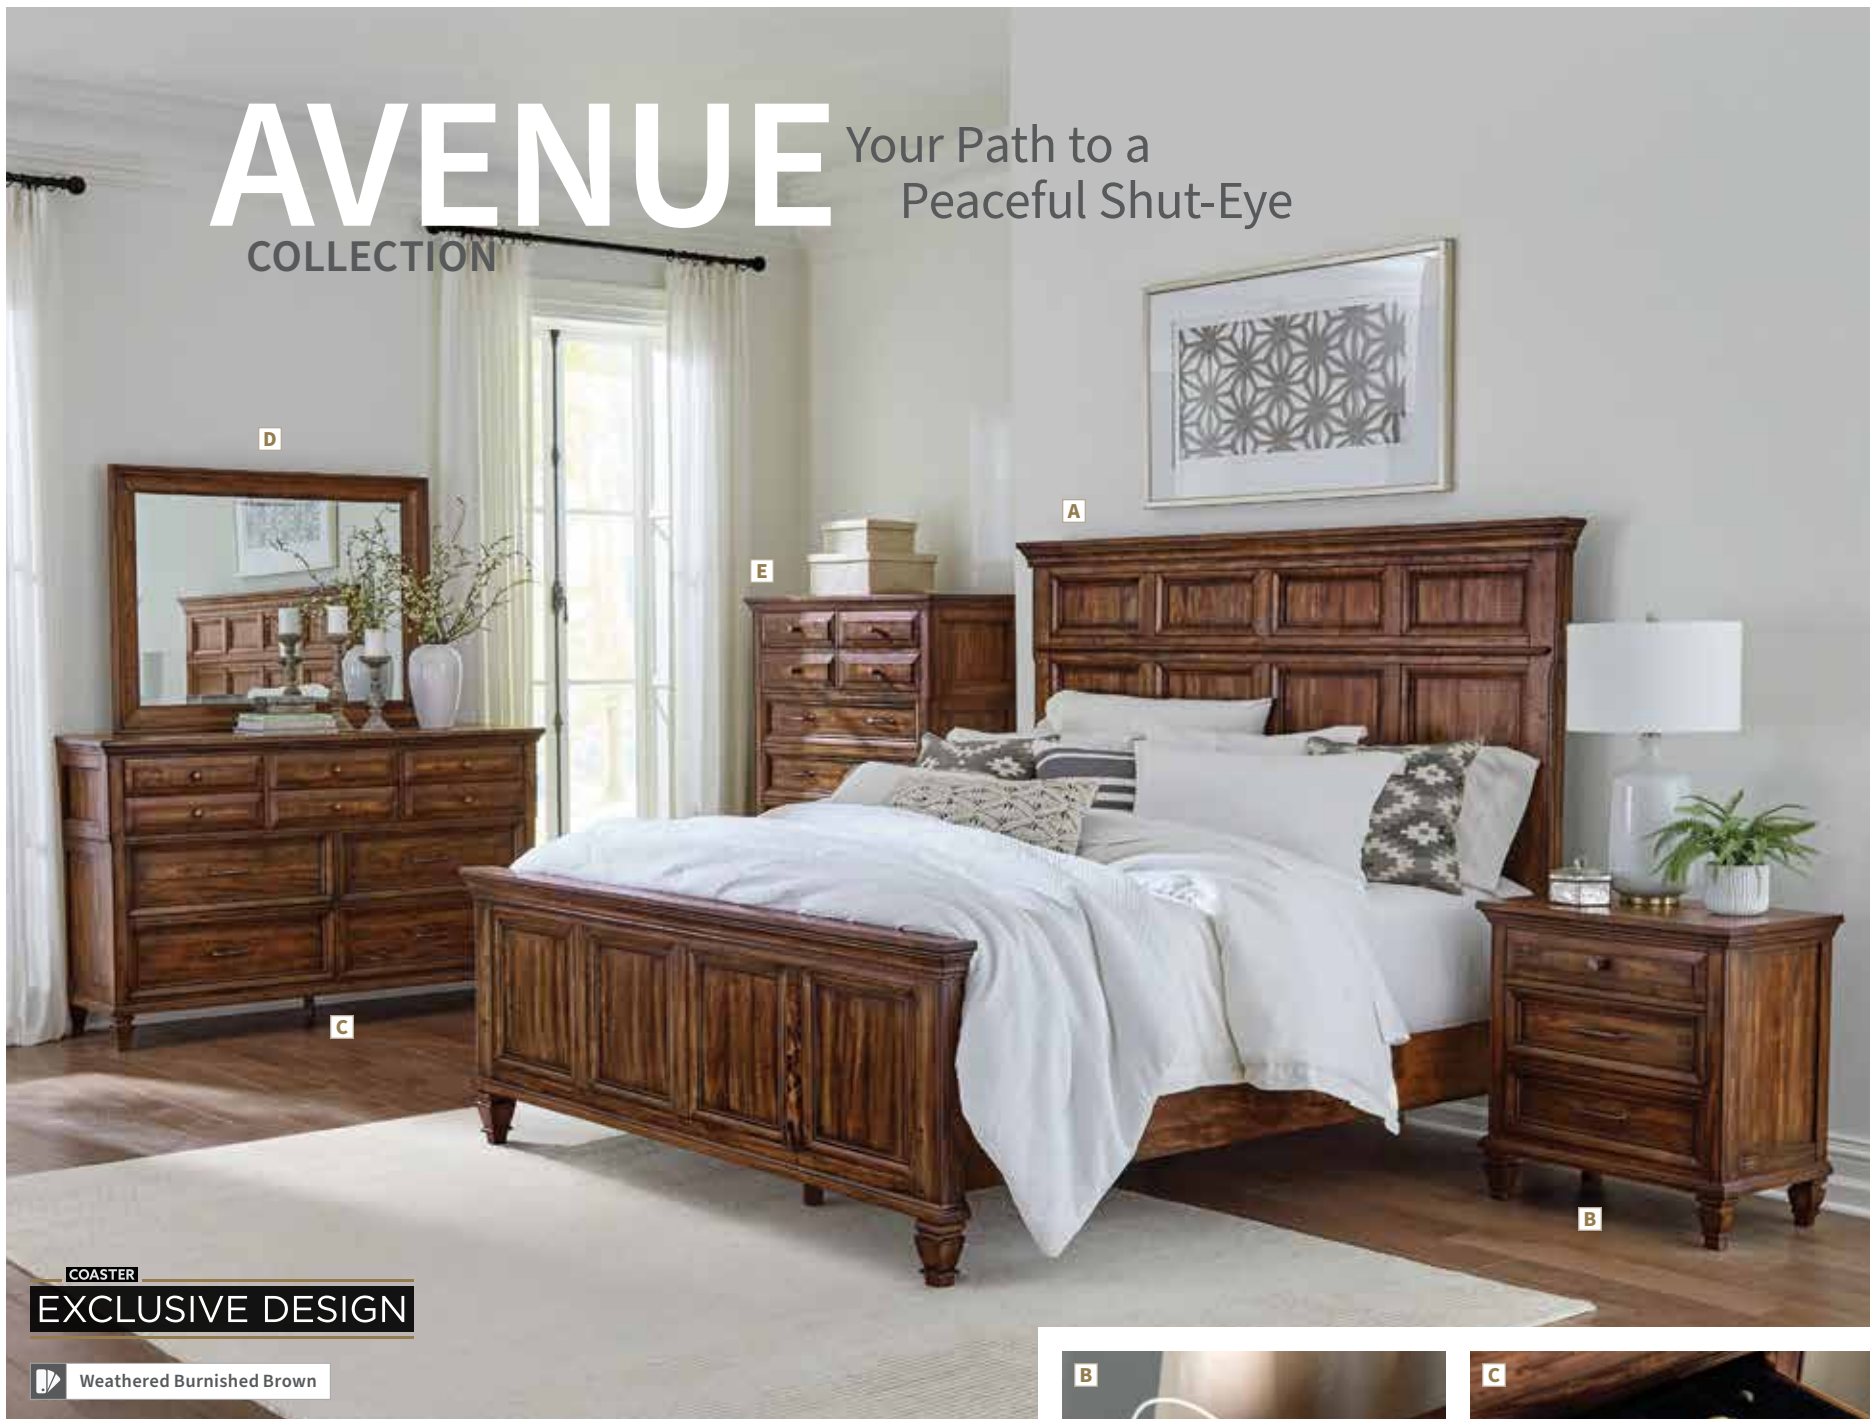

MATERIALS: Solid poplar, MDF, oak veneer, polyresin, foam, and fabric

*For more information about our product standards please see page 528.

E

CELINA COLLECTION

Experience ultimate elegance with this bedroom group, centered around a bed boasting a stunning tufted headboard. Luxurious design sets a sophisticated tone, echoed by the nightstand and dresser. The dresser's nine drawers and nightstand's functional layout ensure tidy organization. Completed by a graceful dresser mirror and a five-drawer chest, this collection exudes timeless beauty and refined living.

A Queen Bed 224761Q
67.00"w x 89.25"d x 67.25"h

Eastern King Bed 224761KE
82.75"w x 89.25"d x 69.75"h

B Nightstand 224762
27.25"w x 16.50"d x 25.50"h

C Dresser 224763
62.50"w x 18.50"d x 38.50"h

D Dresser Mirror 224764
43.00"w x 1.75"d x 46.00"h

E Chest 224765
39.00"w x 17.75"d x 49.25"h

FEATURES: Foundation Required* / Cord Access in Nightstand / Metal Extension Drawer Glides / Black Felt Lined Top Drawers / Finished Drawer Boxes / French Front & English Back Dovetail / Antique Black Copper Hardware Finish

MATERIALS: Solid poplar, oak veneer, plywood, polyresin, MDF, foam, and fabric

*For more information about our product standards please see page 528.

AVENUE

Your Path to a Peaceful Shut-Eye

COLLECTION

Experience the utmost sophistication and elegance with this exclusive Coaster design bedroom collection. The traditional design boasts either a weathered burnished brown or a weathered grey finish that highlights the beautiful wood grain details. The paneled headboard and footboard draw the eye to the bed, while the case goods feature top drawers lined with felt. The turned legs on the case pieces add exquisite details, while modern amenities like USB ports in the nightstand and jewelry tray in the dresser bring convenience to this masterful set.