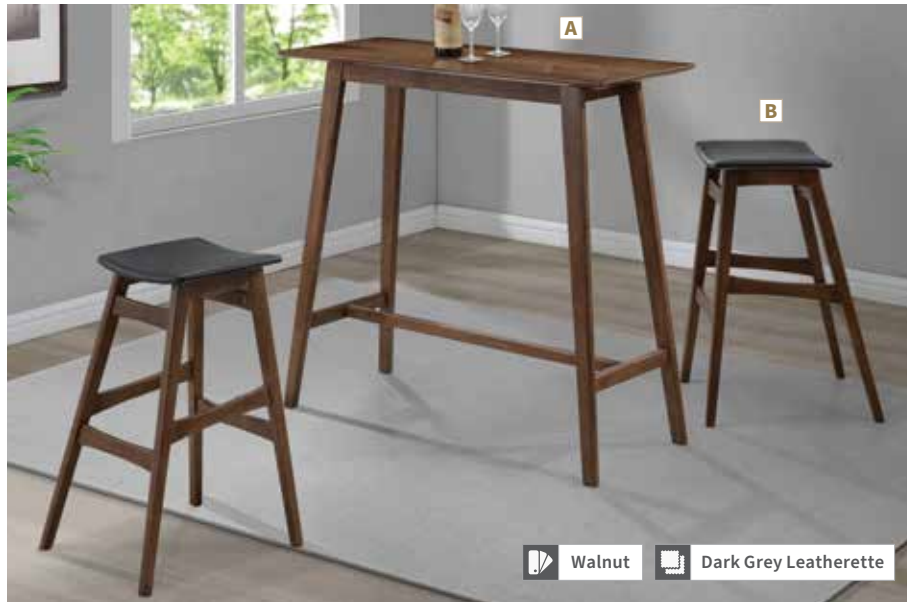

FINNICK BAR TABLE

A Bar Table 101436
47.25"w x 17.75"d x 42.25"h

B Bar Stool 101437
18.00"w x 20.00"d x 30.00"h
Seat 13.75"d x 29.50"h

Walnut **Dark Grey Leatherette**

MATERIALS: Table: Asian hardwood, walnut veneer, and MDF
Chairs: Asian hardwood, foam, and leatherette

BARTLETT BAR TABLE

C Bar Table 101811
32.00"dia x 35.00 - 42.00"h

D Adjustable Bar Stool 122101
15.00"dia x 25.00 - 30.00"h