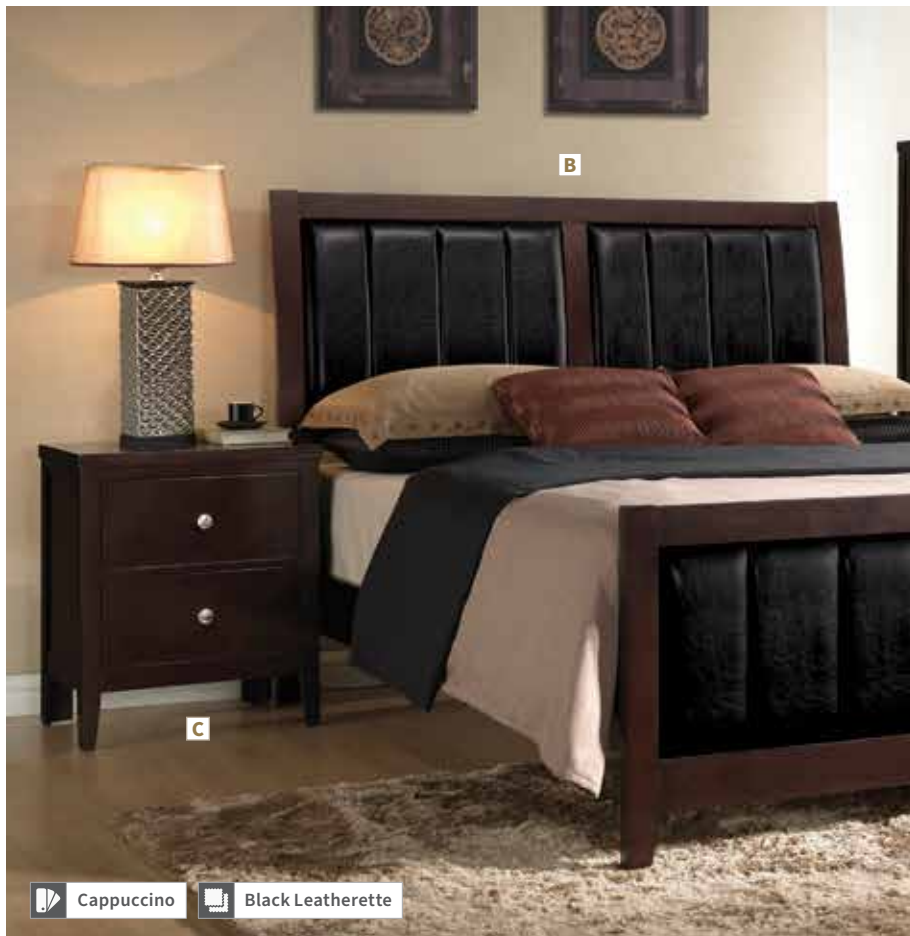

CARLTON TEEN COLLECTION

Vertical details and a rich cappuccino finish delivers a stunning presentation to your bedroom. The bed boasts sumptuous padding on the headboard and footboard, while the nightstand and chest have deep drawers and spacious tops for decorative items. The six-drawer dresser offers enough space for the accompanying mirror, which is highlighted by padded leatherette on top. The set's black leatherette adds a striking contrast to the warm cappuccino finish.

A Twin Bed 202091T 42.25"w x 80.00"d x 50.50"h	D Dresser 202093 56.25"w x 15.25"d x 38.75"h
B Full Bed 202091F 57.00"w x 80.00"d x 50.50"h	E Dresser Mirror 202094 39.00"w x 1.00"d x 38.00"h
C Nightstand 202092 21.75"w x 15.25"d x 26.25"h	F Chest 202095 29.75"w x 15.25"d x 48.25"h

FEATURES: Foundation Required* / Kenlin Center Drawer Glides / English Dovetail Front & Back / Brushed Silver Hardware Finish

MATERIALS: Solid Asian hardwood, okume veneer, particle board, MDF, MDF with PU paper, LVL, foam, and leatherette

Cappuccino Black Leatherette

*For more information about our product standards please see page 528.