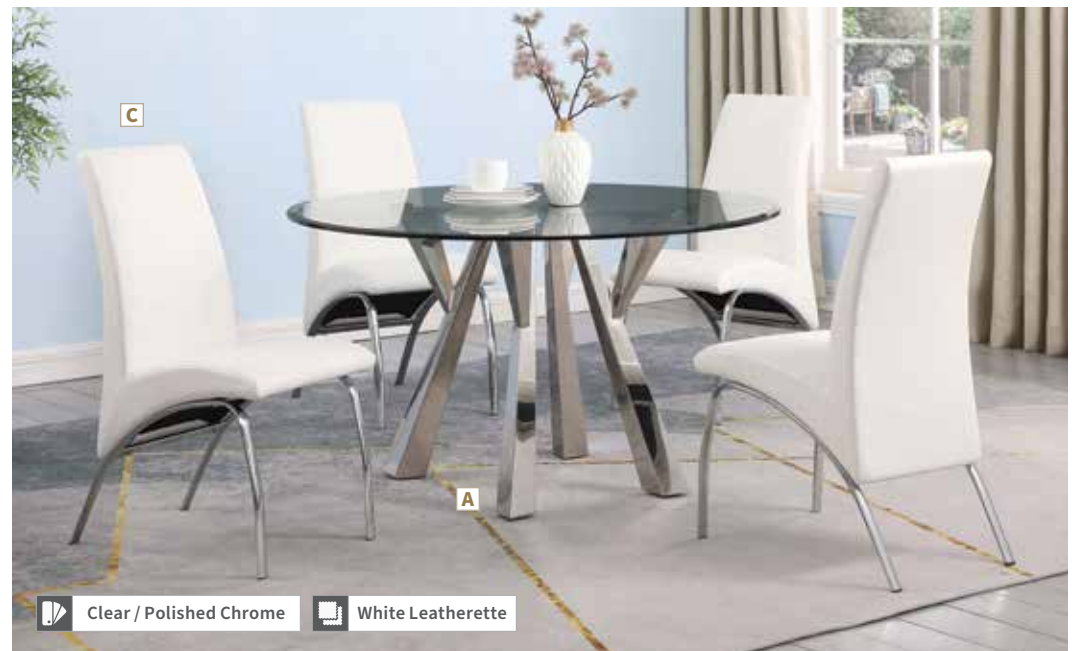

Clear / Polished Chrome White Leatherette

MATERIALS: Table: Stainless steel and tempered glass Chairs: 190745: Stainless steel, metal, plywood, foam, and fabric 121572: Metal, foam, and leatherette

Change the look with these contemporary parson chairs in white leatherette featuring dramatic curves