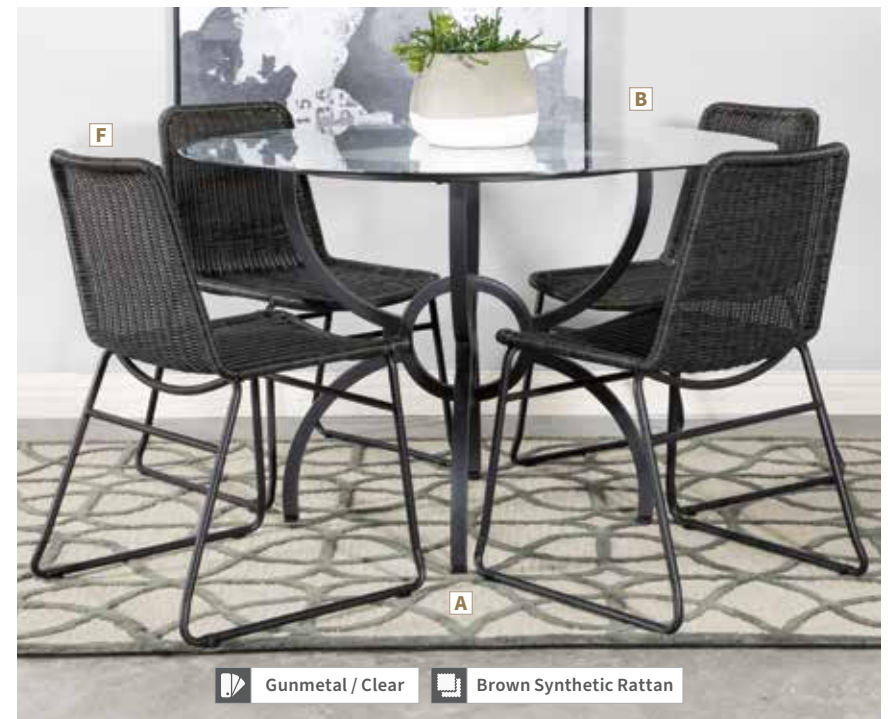

A Gunmetal / Clear **F** Brown Synthetic Rattan