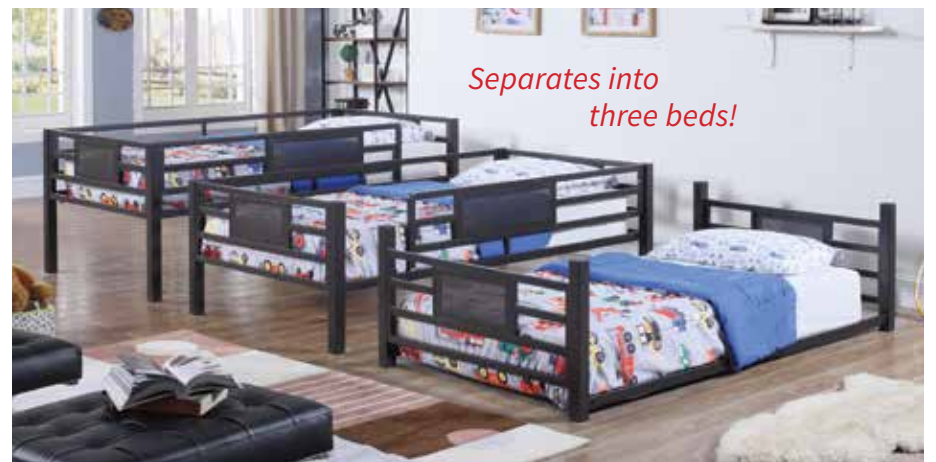

*For more information about our product standards please see page 528.