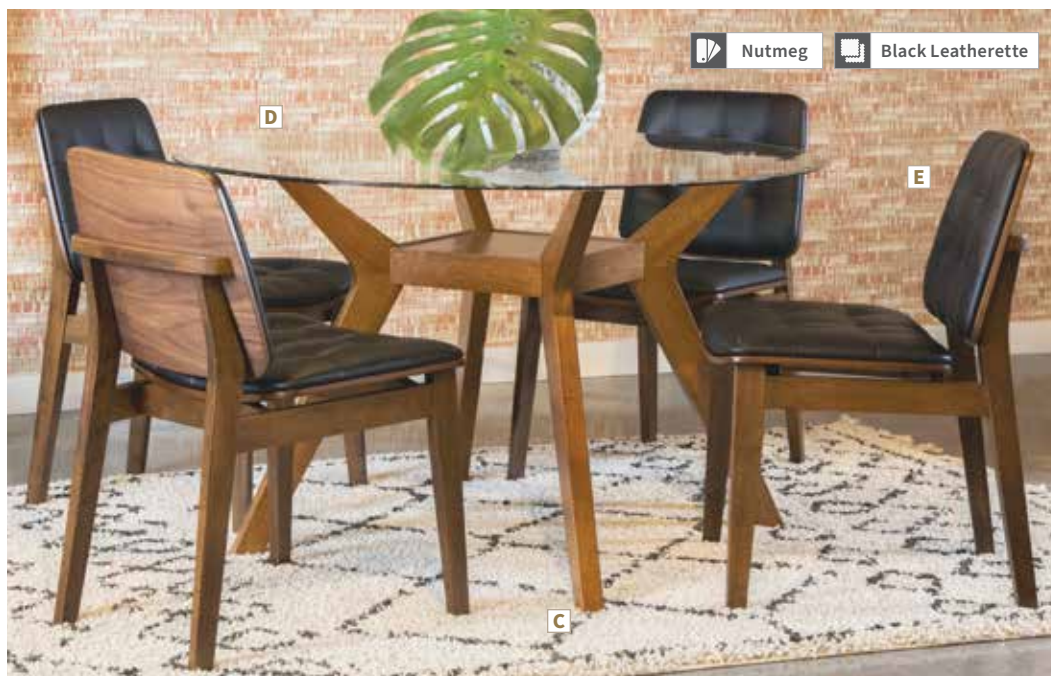

▮ Nutmeg
▮ Black Leatherette

PAXTON DINING TABLE

The angular legs of the table not only grab attention, but also provide a geometric touch!

C Dining Table Base 122180
30.25"w x 30.25"d x 28.75"h

D Glass Top CB48RD-6
48.00"dia x 6mm

E Side Chair 106596
18.25"w x 22.25"d x 31.75"h
Seat 16.50"d x 18.50"h