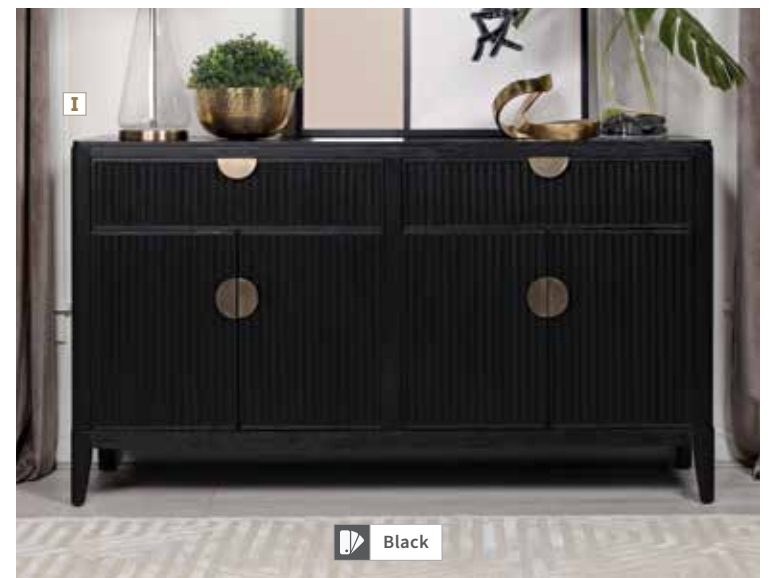

Black

G Dining Table 108231
82.00-100.25" w x 44.00" d x 30.25" h

H Side Chair 108232
20.50" w x 23.25" d x 38.50" h
Seat: 17.00" d x 19.00" h

I Sideboard 108235
64.25" w x 18.00" d x 36.25" h

FEATURES: 18" Self-
Storing Table Extension
Leaf / English Dovetail
Front & Back / Brushed
Gold Hardware Finish

MATERIALS: Asian
hardwood, oak veneer,
MDF, polyresin, foam,
and fabric