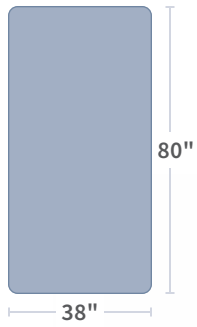

ADJUSTABLE BASE

GUIDE

Compatible with most bed frames. Be sure to check dimensions to ensure the perfect fit.

* Estimated Sizes

TWIN XL