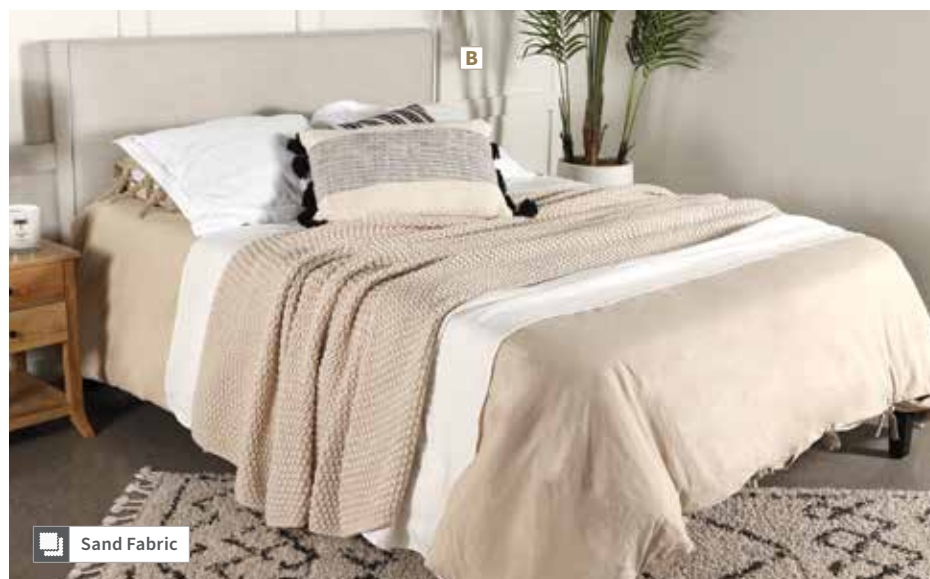

FEATURES: Bed Frame Required: 9601QK or 9601TF*

MATERIALS: Pine, plywood, foam, and fabric

*For more information about our product standards please see page 528.

HOUNSLOW PLATFORM BEDS

This simple platform bed frame fits seamlessly into countless styles, while its crisp finish brings a clean atmosphere to any room. Tapered legs elevate the bed and provide storage space underneath. The clean lines and understated design of this transitional style bed make it a perfect addition to any modern bedroom. Available in cappuccino, black, and white.