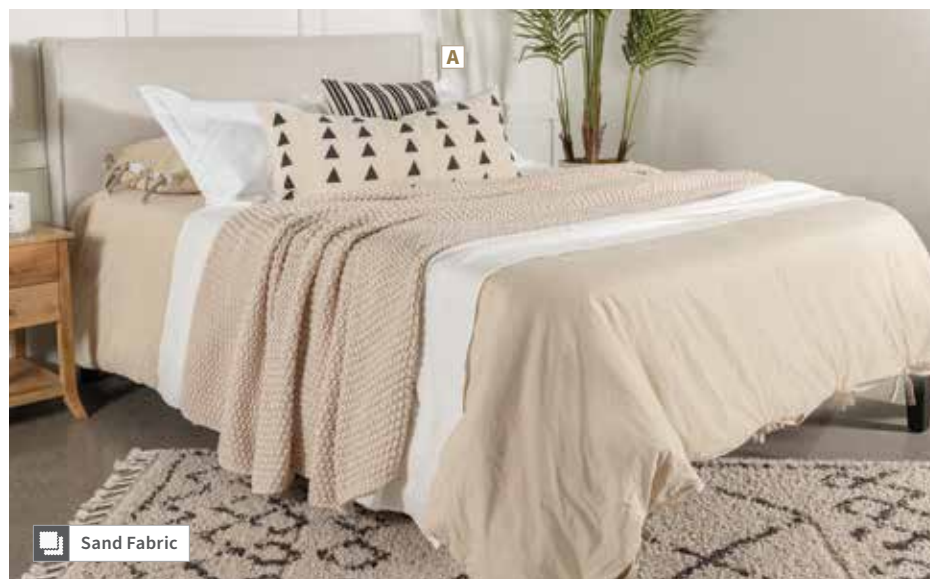

IZZY UPHOLSTERED HEADBOARD

A Queen/Full Headboard 315985QF

65.25"w x 5.25"d x 46.50"h

Eastern King/Cal King Headboard 315985K

81.00"w x 5.25"d x 46.50"h

Twin Headboard 315985T

44.00"w x 5.25"d x 46.50"h

A

KOSMO UPHOLSTERED HEADBOARD

B Queen/Full Headboard 315993QF

64.50"w x 5.25"d x 45.50"h

Eastern King/Cal King Headboard 315993K

80.00"w x 5.25"d x 45.50"h

Twin Headboard 315993T

43.00"w x 5.25"d x 45.50"h

B

PIRRO UPHOLSTERED HEADBOARD

C Queen/Full Headboard 315980QF

64.25"w x 5.25"d x 45.50"h

Eastern King/Cal King Headboard 315980K

80.00"w x 5.25"d x 45.50"h

Twin Headboard 315980T

43.00"w x 5.25"d x 45.50"h

C

Elevate your bedroom with these modern and artistic headboards featuring clean lines and textured sand colored fabric. Choose from three designs to match your style and décor. Constructed from durable pine wood, these headboards are both stylish and versatile, making each a perfect addition to any bedroom.

FEATURES: Bed Frame Required: 9601QK or 9601TF*

MATERIALS: Pine, plywood, foam, and fabric

*For more information about our product standards please see page 528.