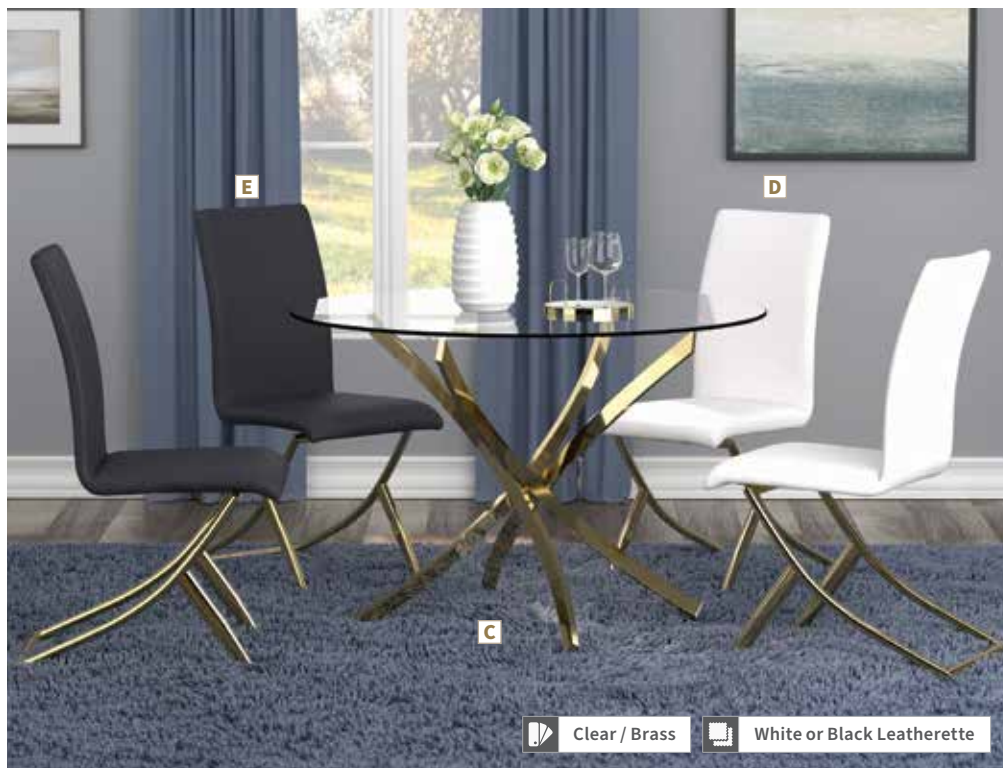

1. **A Dining Table** 106440
   46.00"dia x 29.50"h
2. **B Side Chair** 121572
   17.25"w x 24.25"d x 37.50"h
   Seat 17.00"d x 19.00"h

Clear / Chrome White Leatherette

BECKHAM COLLECTION

Make a statement in your dining room with this striking contemporary collection. The asterisk table base has a fun design and is available in chrome or gold. The round tempered glass top showcases the sculptural appeal of the base. The chairs feature leatherette upholstery, completing the chic and modern look.

1. **C Dining Table** 108441
   46.00"dia x 29.50"h
2. **D Side Chair** 105171
   17.25"w x 24.00"d x 38.50"h
   Seat 18.00"d x 19.00"h
3. **E Side Chair** 105172
   17.25"w x 24.00"d x 38.50"h
   Seat 18.00"d x 19.00"h
4. **F Side Chair** 190512
   17.00"w x 22.75"d x 43.75"h
   Seat 17.50"d x 18.00"h

MATERIALS:

Table: Tempered glass and metal

Chairs: Metal, plywood, foam, and leatherette

Clear / Brass White or Black Leatherette

*Chairs in image are four to a pack, unable to mix colors