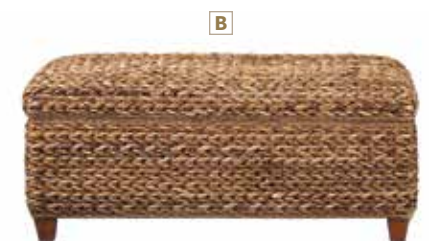

LAUGHTON HAND-WOVEN BED

Crafted with mahogany solid wood and plywood, the tropical-style bed from the Laughton collection is a handsome and reliable addition to the bedroom. The hand-woven banana leaf design in an amber finish imparts a warm and inviting look, perfect for restful mornings and evenings. Enjoy the perfect ambiance with this bed, sure to please and provide years of comfort.

FEATURES: Foundation Required* / Honey Leg Finish

MATERIALS: Mahogany, MDF, LVL, and banana leaf

*For more information about our product standards please see page 528.

A Queen Bed 300501Q
67.00"w x 88.25"d x 55.00"h

Eastern King Bed 300501KE
83.00"w x 88.25"d x 55.00"h

California King Bed 300501KW
78.75"w x 92.25"d x 55.00"h

Also available as headboard only

300501QB1 (Queen HB)
300501KEB1 (Eastern King HB)
300501KWB1 (California King HB)
300501FB1 (Full HB)

B Storage Bench 500215
41.25"w x 18.25"d x 18.50"h