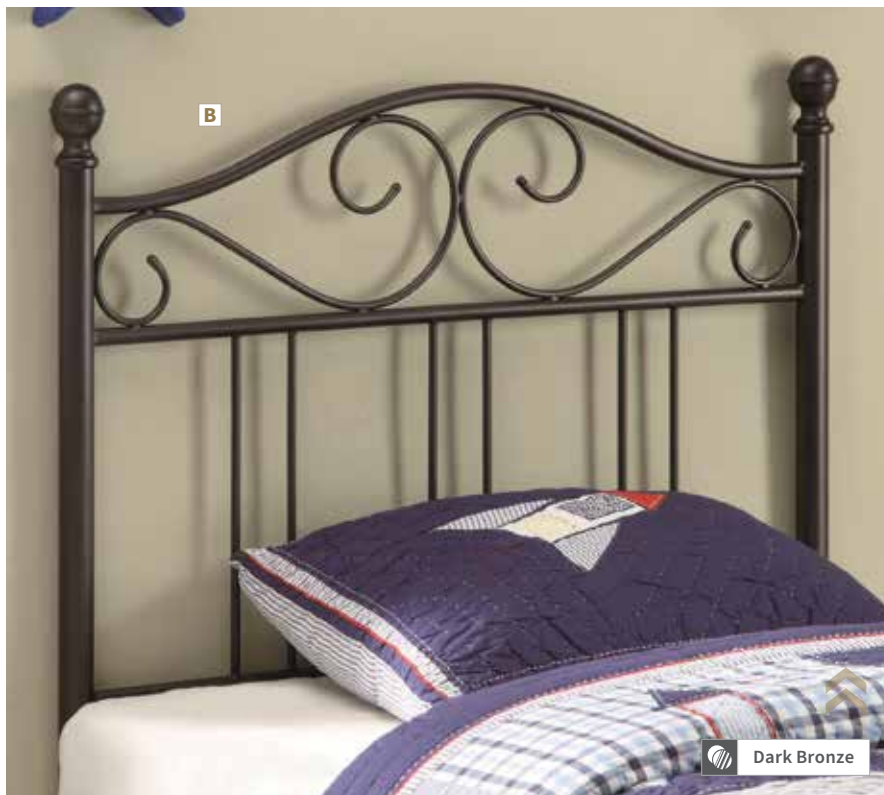

*For more information about our product standards please see page 528.