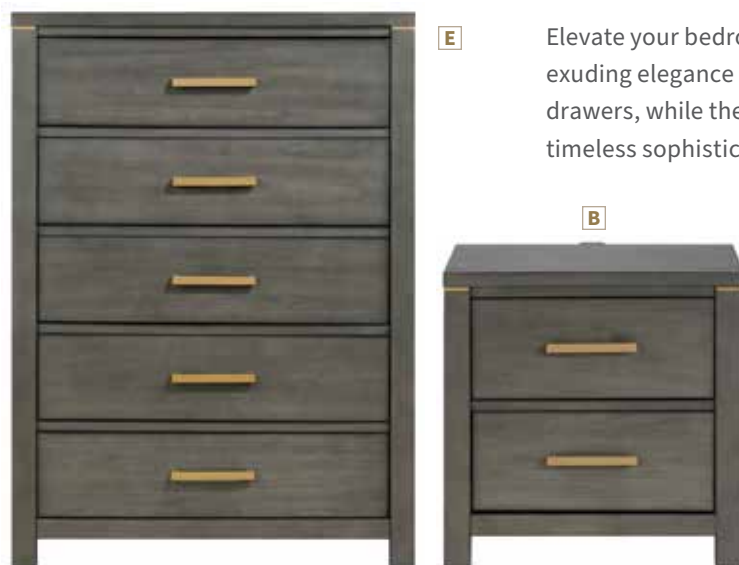

- C Dresser 224393**
60.00"w x 16.50"d x 37.00"h
- D Dresser Mirror 224394**
46.50"w x 1.00"d x 39.00"h
- E Chest 224395**
35.50"w x 16.50"d x 52.75"h

FEATURES: Foundation Required* / Slim Jewelry Drawers Accented with LED Lighting / Full Extension Drawer Glides / Black Felt Lined Top Drawers / English Dovetail Front & Back / Antique Bronze Hardware Finish

MATERIALS: Okume veneer, particle board, MDF, LVL, foam, and fabric

*For more information about our product standards please see page 528.

Grey Oyster Grey Fabric

KIERAN COLLECTION

Elevate your bedroom with our modern collection featuring a stunning bed with LED-lit padded headboard, exuding elegance with golden brass trim. The nightstand offers convenient USB charging and felt-lined drawers, while the dresser and chest boast ample storage in cool grey tones with warm gold accents for timeless sophistication.