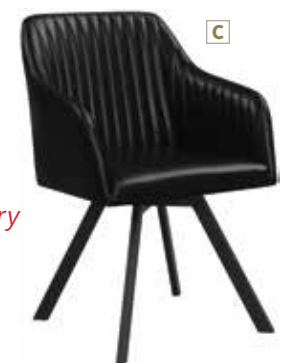

CORA DINING TABLE

This retro-style dining table is perfect for small spaces. With a rich brown finish and a smooth, round silhouette, it features a metal pedestal base that adds a touch of modernity. Enjoy a cozy meal or a holiday feast for two to four.

A Dining Table 110280

40.00"dia x 30.00"h

B Side Chair 192062

23.25"w x 23.75"d x 34.50"h

Seat 17.00"d x 18.00"h

MATERIALS:

Table: Walnut veneer, MDF, and metal

Chairs: Metal and woven rope

This chair is perfect for bringing a classic outdoor look indoors!

Add mid-century flair with this swivel dining chair!

C Swivel Arm Chair 193372BLK

23.50"w x 24.00"d x 35.00"h

Seat 17.75"d x 19.50"h

MATERIALS:

Chairs: Metal, plywood, foam, and leatherette