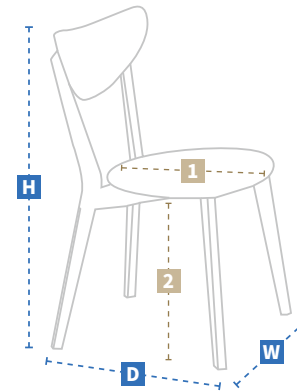

Chairs

ICON KEY

- **W** Width   **H** Height
- **D** Depth

- **1** Seat Depth
- **2** Seat Height
- **3** Under Desk Clearance