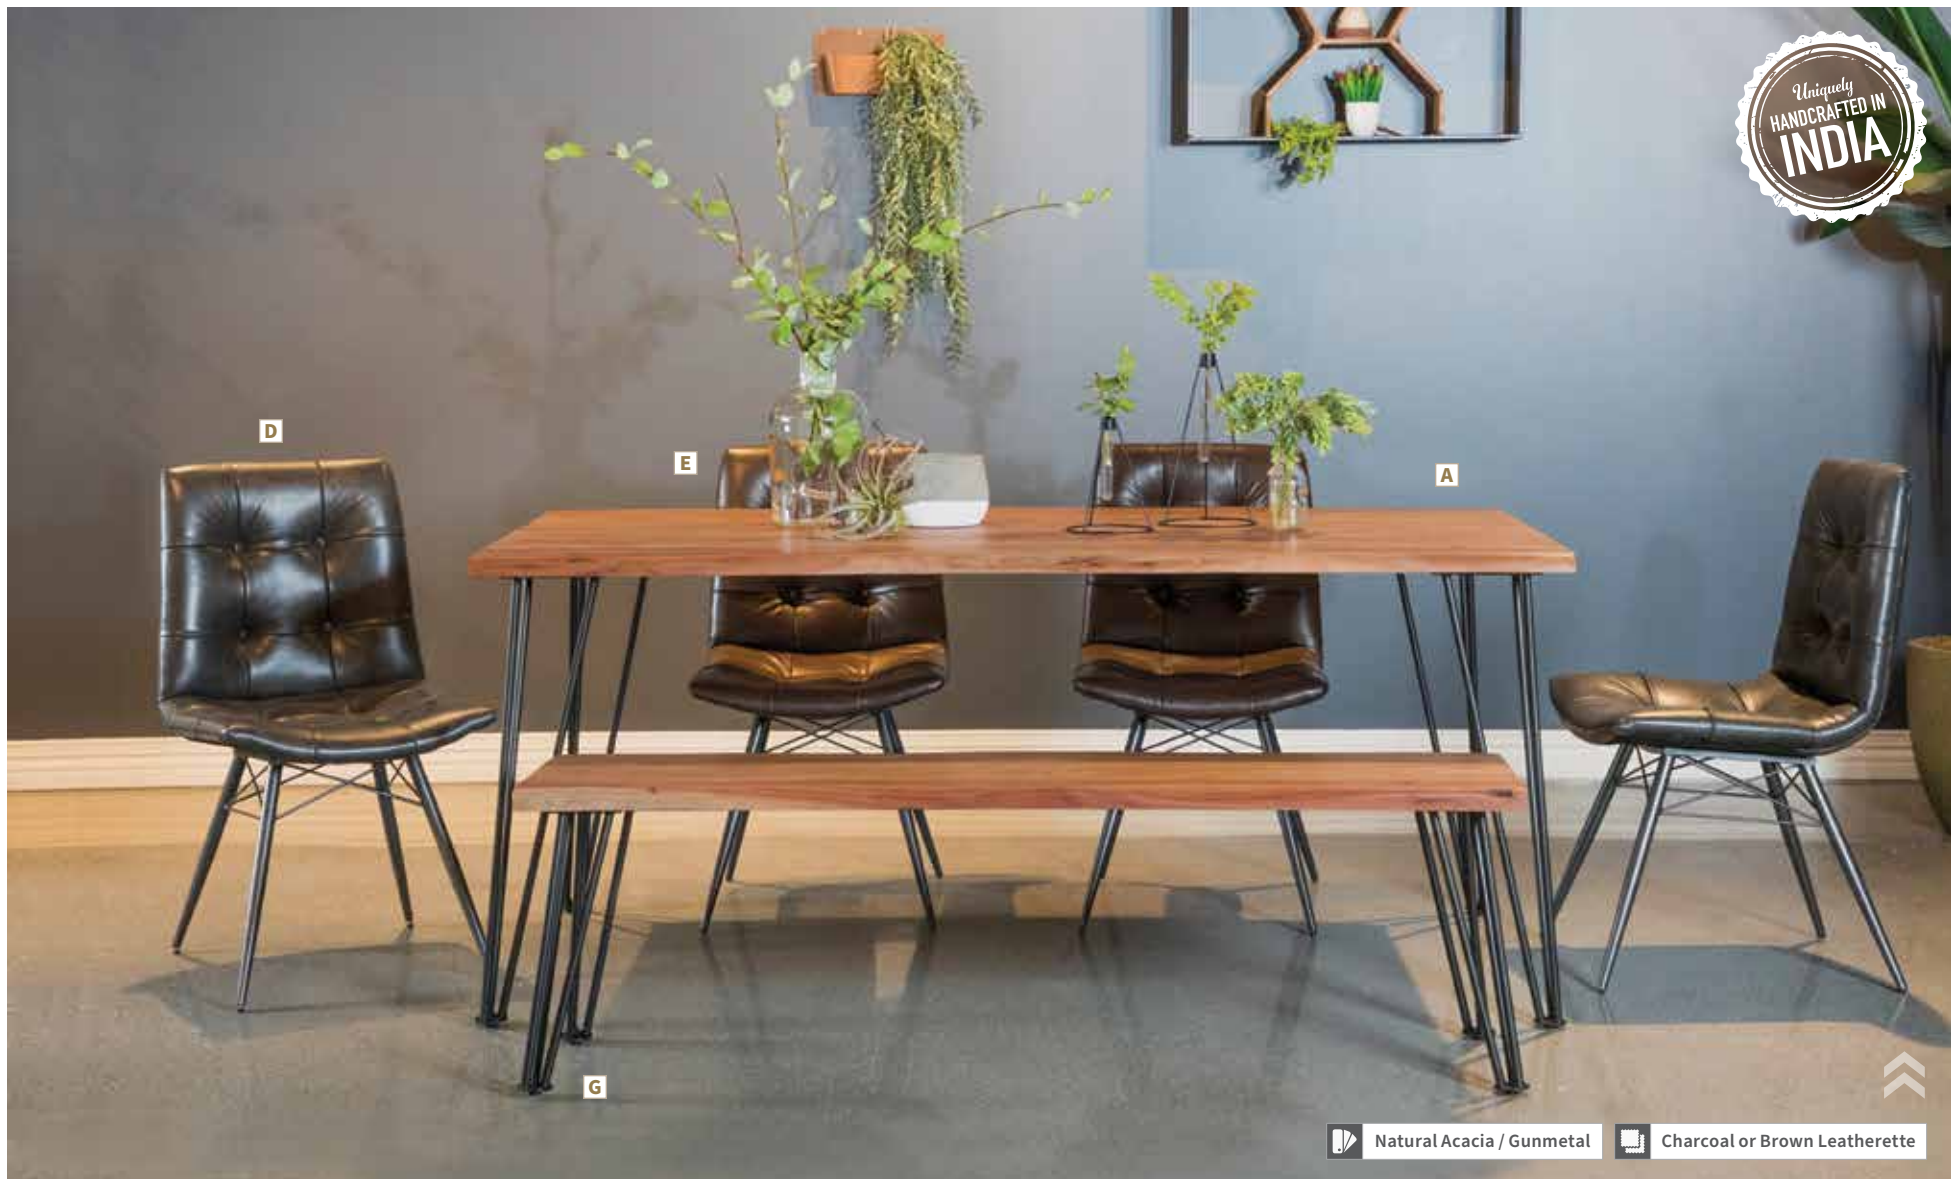

Natural Acacia / Gunmetal Charcoal or Brown Leatherette