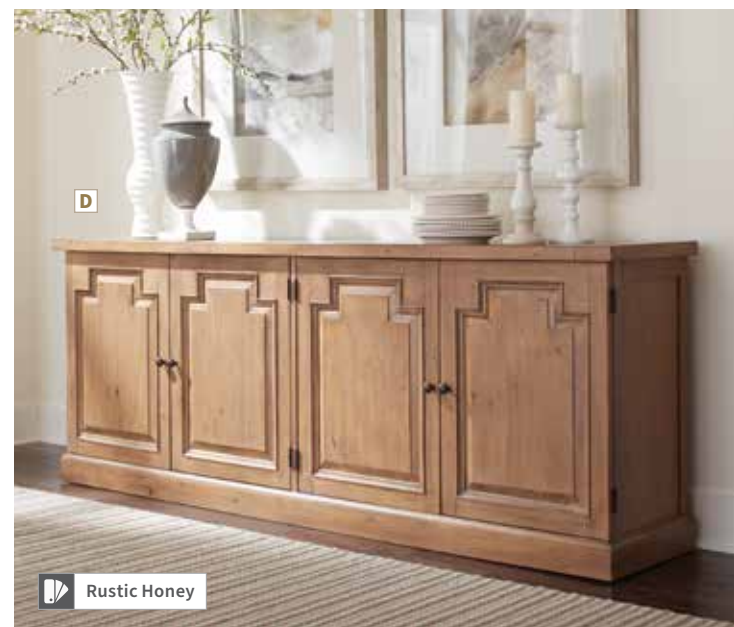

FEATURES: Two 16" Table Extension Leaves (180201) / Antique Bronze Nailhead Trim Accents / Front and Back English Dovetail with Self-Closing Glides / Antique Bronze Hardware Finish

MATERIALS: *Table:* Pine, mahogany, and MDF *Chairs:* Asian hardwood, foam, and fabric *Sideboard:* Pine, albasia, mahogany, pine veneer, plywood, and MDF