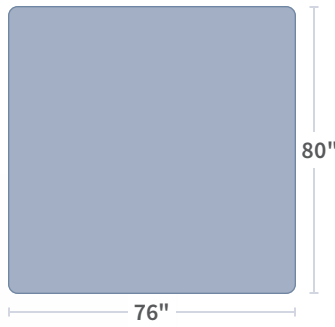

ADJUSTABLE BASE

GUIDE

Compatible with most bed frames. Be sure to check dimensions to ensure the perfect fit.

* Estimated Sizes

KING

COASTER ADJUSTABLE BASES ARE SUITABLE FOR COASTER SLEEP MATTRESSES AND SIMILAR MATTRESS TYPES